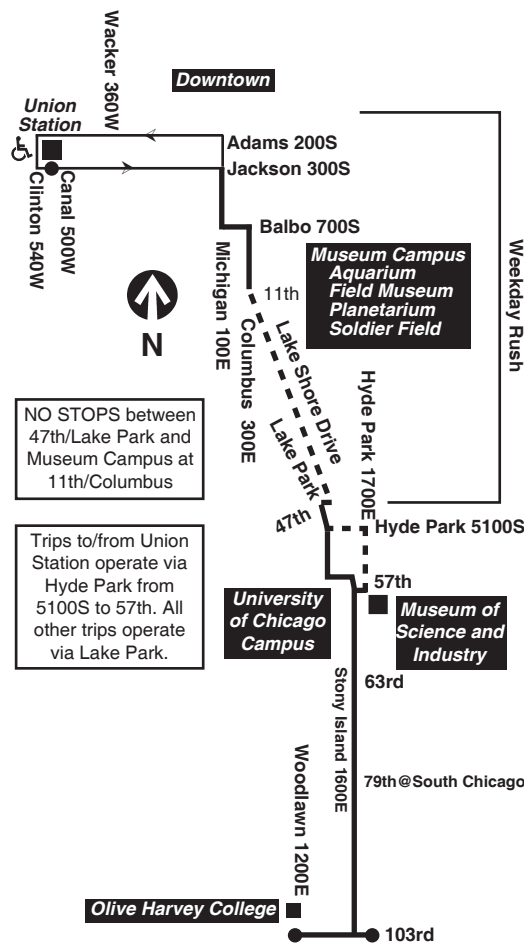

Chicago Transit Authority

28 

Stony Island

Effective August 29, 2021

NO STOPS between 47th/Lake Park and Museum Campus at 11th/Columbus

Trips to/from Union Station operate via Hyde Park from 5100S to 57th. All other trips operate via Lake Park.

Sunday/Holiday

28 Stony Island

Northbound

Lv 103rd/ Stony Island	Stony Island/ 94th	Stony Island/ 79th	Stony Island/ 63rd	Arrive Lake Park/ 47th
5:05am	5:08am	5:14am	5:21am	5:28am
5:35	5:38	5:44	5:51	5:58
6:03	6:06	6:12	6:20	6:28
6:31	6:34	6:40	6:48	6:56
6:56	6:59	7:06	7:16	7:24
7:21	7:24	7:31	7:41	7:49
7:44	7:47	7:54	8:04	8:12
8:06	8:09	8:16	8:26	8:35
8:28	8:31	8:39	8:50	8:59
8:49	8:52	9:00	9:11	9:20
9:09	9:12	9:20	9:31	9:40
9:29	9:32	9:40	9:51	10:00
9:49	9:52	10:00	10:11	10:20
10:08	10:11	10:19	10:30	10:39
10:27	10:30	10:38	10:49	10:58
10:46	10:49	10:57	11:08	11:17
11:05	11:08	11:16	11:27	11:36
11:24	11:28	11:36	11:47	11:56
11:43	11:47	11:55	12:06pm	12:15pm
12:02pm	12:06pm	12:14pm	12:25	12:34
12:21	12:25	12:33	12:44	12:53
12:40	12:44	12:52	1:03	1:12
12:56	1:00	1:08	1:19	1:28
1:12	1:16	1:24	1:35	1:44
1:28	1:32	1:40	1:52	2:01
1:44	1:48	1:56	2:08	2:17
2:00	2:04	2:12	2:24	2:33
2:16	2:20	2:28	2:40	2:49
2:32	2:36	2:44	2:56	3:05
2:48	2:52	3:00	3:12	3:21
3:05	3:09	3:17	3:29	3:38
3:22	3:26	3:34	3:46	3:55
3:39	3:43	3:51	4:03	4:12
3:56	4:00	4:08	4:20	4:29
4:13	4:17	4:25	4:36	4:46
4:30	4:34	4:41	4:52	5:01
4:48	4:52	4:59	5:10	5:19
5:06	5:10	5:17	5:28	5:37
5:25	5:29	5:36	5:47	5:56
5:44	5:48	5:55	6:06	6:15
6:03	6:07	6:14	6:25	6:34
6:22	6:26	6:33	6:44	6:53
6:41	6:45	6:52	7:03	7:12
7:00	7:04	7:11	7:21	7:29
7:20	7:24	7:31	7:41	7:49
7:40	7:44	7:51	8:01	8:09
8:00	8:04	8:11	8:21	8:29
8:20	8:23	8:30	8:40	8:48
8:40	8:43	8:50	8:59	9:07
9:00	9:03	9:10	9:19	9:27
9:20	9:23	9:30	9:39	9:47
9:40	9:43	9:50	9:59	10:07
10:00	10:03	10:10	10:18	10:25
10:20	10:23	10:30	10:38	10:45
10:42	10:45	10:52	11:00	11:07
11:06	11:09	11:16	11:24	11:31
11:30	11:33	11:40	11:48	11:55
12:00am	12:03am	12:10am	12:18am	12:25am