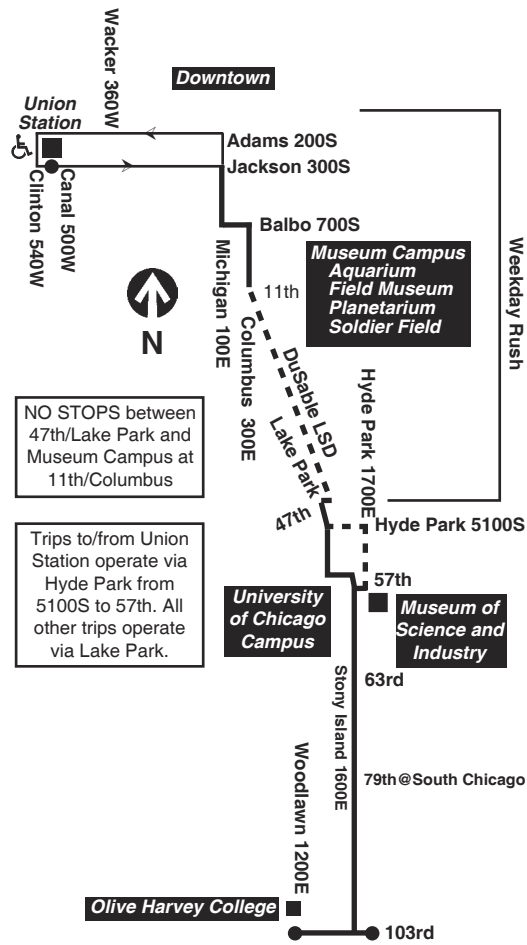

For more Information call the RTA Travel Information Center in Chicago: 312-836-7000. Open 6am until 7pm, Monday thru Saturday.

Para obtener mayor información, en Español, llame al Centro de Información: 312-836-7000.

Chicago Transit Authority

28 

Stony Island

Effective August 21, 2022

NO STOPS between 47th/Lake Park and Museum Campus at 11th/Columbus

Trips to/from Union Station operate via Hyde Park from 5100S to 57th. All other trips operate via Lake Park.

C - Trip ends at Adams/Canal at time shown
 H - Trip operates via Hyde Park Blvd between 5100S and 57th Street
 S - Trip operates on school days only
 am light face pm bold face

Southbound

Leave Union Station	Columbus/ 11th	Leave Lake Park/ 47th	Stony Island/ 63rd	Stony Island/ 94th	Arr Olive-Harvey College
----	----	4:36am	4:44am	5:01am	5:06V
----	----	5:06	5:14	5:31	5:36V
----	----	5:36	5:45	6:03	6:07
----	----	6:06	6:15	6:33	6:38
----	----	6:31	6:41	7:00	7:05
----	----	6:48	6:59	7:20	7:25
----	----	7:05	7:16	7:37	7:42
7:00am	7:12am	7:20H	7:31	7:52	7:57
7:14	7:27	7:35H	7:48	8:09	8:13
7:28	7:43	7:50H	8:05	8:26	8:31
7:43	7:58	8:06H	8:21	8:42	8:46
7:59	8:14	8:22H	8:37	8:58	9:02
8:16	8:30	8:37H	8:50	9:12	9:16
8:32	8:47	8:54H	9:06	9:27	9:31
8:49	9:03	9:10H	9:22	9:44	9:48
9:06	9:20	9:27H	9:39	10:01	10:05
9:23	9:37	9:44H	9:56	10:18	10:22
----	----	10:01	10:13	10:35	10:39
----	----	10:17	10:29	10:51	10:55
----	----	10:33	10:45	11:06	11:10

L - Trip leaves Lake Park/50th at time shown, school days only
 T - trip begins at 62nd/Stony Island at time shown, school days only
 U - trip begins at 79th/Stony Island at time shown, school days only
 V - trip ends at 103rd/Stony Island at time shown