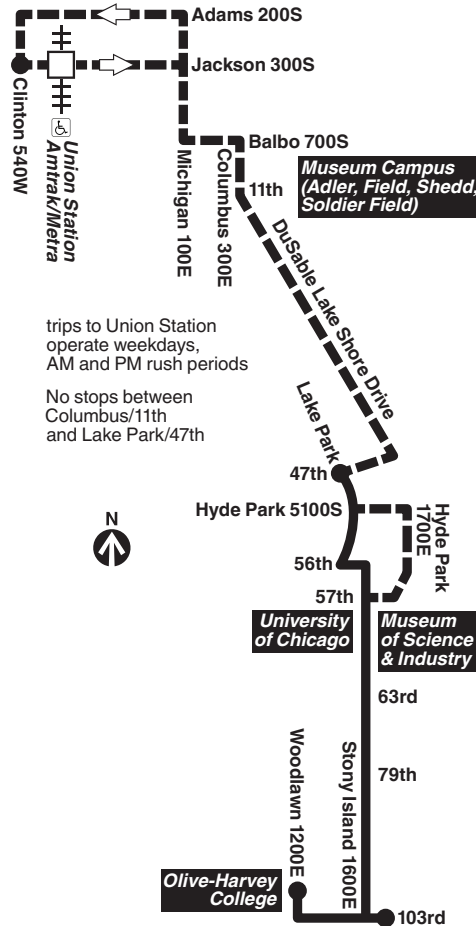

Pay close attention to destination signs and announcements when boarding: added service may sometimes be provided over portions of this or any bus route and some trips can end before the furthest terminal on a line depending on service needs or time of day.

# 28 Stony Island

Effective Jun.4, 2023

trips to Union Station operate weekdays, AM and PM rush periods

No stops between Columbus/11th and Lake Park/47th

All CTA buses are accessible

[transitchicago.com/bus/28](http://transitchicago.com/bus/28)

C - trip ends at Adams/Canal at time shown

H - trip operates via Hyde Park Blvd between 5100S and 57th St

T - trip ends at 103rd/Stony Island at time shown