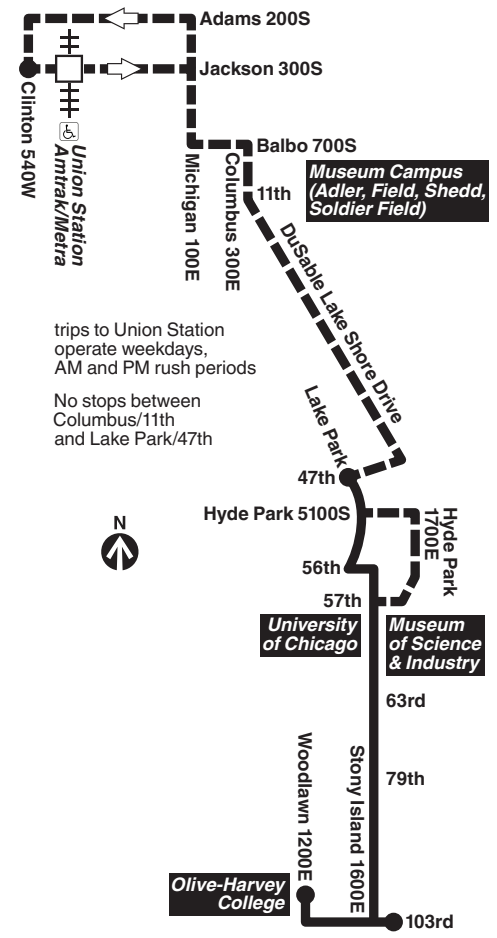

Federal law requires priority seating be designated for seniors and people with disabilities. **Please stand up** and yield these seats when needed for qualifying riders or when asked.

Schedules and other info in this timetable are subject to change. CTA does not assume responsibility for errors in timetables nor for inconvenience or damage resulting from delays.

Pay close attention to destination signs and announcements when boarding: added service may sometimes be provided over portions of this or any bus route and some trips can end before the furthest terminal on a line depending on service needs or time of day.

Bicycle racks are installed on the front of all CTA buses and are allowed on CTA trains during certain hours. See our [Bike & Ride](#) brochure or webpage for help on how to use racks and more.

Know before you go: Get alerts from us by text or e-mail about planned service changes every week or instant alerts for unplanned reroutes and disruptions. Sign up for CTA Updates today at transitchicago.com/updates.

For more travel information, use the Ventra app or call the RTA Travel Information Center at 312-836-7000. *Para obtener mayor información, en Español, llame al Centro de Información a 312-836-7000.*

Chicago Transit Authority

28 Stony Island

Effective Dec. 22, 2024

trips to Union Station operate weekdays, AM and PM rush periods

No stops between Columbus/11th and Lake Park/47th

All CTA buses are accessible

transitchicago.com/bus/28

Monday thru Friday

#28 Stony Island

Northbound

LV Olive Harvey College	LV 103rd/ Stony Island	Stony Island/ 63rd	AR Lake Park/47th	Columbus/ 11th	AR Union Station
----	4:00a	4:21a	4:29a	----	----
----	4:30	4:51	4:59	----	----
----	4:50	5:11	5:19	----	----
----	5:09	5:31	5:40	----	----
----	5:24	5:47	5:58	----	----
----	5:39	6:02	6:14	----	----
5:47a	5:52	6:15	6:27H	6:36a	6:50a
----	6:00	6:23	6:35	----	----
6:02	6:07	6:30	6:42H	6:51	7:05
6:14	6:19	6:42	6:54H	7:03	7:17
----	6:25	6:48	7:00	----	----
6:27	6:32	6:55	7:06H	7:15	7:29
6:37	6:43	7:07	7:19H	7:29	7:44
6:47	6:53	7:19	7:33H	7:44	8:01
6:57	7:02	7:31	7:47H	7:58	8:17
7:08	7:14	7:43	7:59H	8:11	8:30
7:20	7:26	7:55	8:11H	8:23	8:42
7:32	7:38	8:07	8:23H	8:35	8:52C
7:45	7:51	8:19	8:34H	8:44	9:01
7:58	8:04	8:31	8:45H	8:54	9:10
8:11	8:16	8:43	8:57H	9:06	9:20C
8:23	8:28	8:55	9:09H	9:18	9:34
8:38	8:43	9:10	9:25H	9:34	9:48C
8:53	8:58	9:25	9:40H	9:49	10:03C
9:08	9:13	9:40	9:54H	10:03	10:17C
9:23	9:28	9:55	10:06	----	----
9:38	9:43	10:10	10:20	----	----
9:53	9:58	10:25	10:35	----	----
10:08	10:13	10:40	10:50	----	----
10:23	10:28	10:55	11:05	----	----
10:38	10:43	11:10	11:20	----	----
10:53	10:58	11:25	11:35	----	----
11:09	11:14	11:40	11:50	----	----

then every 15 minutes until

1:39p	1:44p	2:10p	2:21p	----	----
1:53	1:58	2:25	2:37	----	----
2:08	2:13	2:40	2:52	----	----
2:23	2:28	2:55	3:07	----	----
2:38	2:43	3:10	3:22	----	----
2:52	2:57	3:24	3:35	----	----
3:04	3:09	3:36	3:48	----	----
3:14	3:19	3:47	4:00	----	----
----	3:28S	3:58	4:12	----	----
3:26	3:31	4:01	4:15H	4:26p	4:46p
----	3:39S	4:09	----	----	----
3:41	3:46	4:16	4:31H	4:42	5:02
3:56	4:01	4:31	4:46H	4:57	5:17
4:11	4:16	4:46	5:01H	5:12	5:32
4:26	4:31	5:01	5:16H	5:27	5:47
4:41	4:46	5:16	5:31H	5:42	6:02
4:56	5:01	5:31	5:46H	5:57	6:17
5:11	5:17	5:46	5:59	----	----
5:28	5:33	6:01	6:12	----	----
5:43	5:48	6:16	6:26	----	----
5:58	6:03	6:31	6:41	----	----
6:13	6:18	6:46	6:56	----	----
6:29	6:34	7:01	7:11	----	----
6:44	6:49	7:16	7:26	----	----
6:59	7:04	7:31	7:41	----	----
7:14	7:19	7:46	7:56	----	----
7:29	7:34	8:01	8:11	----	----
7:46	7:51	8:16	8:25	----	----
8:02	8:07	8:31	8:40	----	----
8:17	8:22	8:46	8:55	----	----
8:35	8:40	9:04	9:13	----	----
8:53	8:58	9:22	9:31	----	----
9:15	9:20	9:44	9:53	----	----
9:41	9:46	10:10	10:20	----	----
10:12	10:17	10:40	10:50	----	----
----	10:47	11:10	11:20	----	----
----	11:17	11:40	11:50	----	----
----	11:47	12:10a	12:20a	----	----

C - trip ends at Adams/Canal at time shown
H - trip operates via Hyde Park Blvd between 5100S and 57th St
S - trip operates on school days only

Southbound