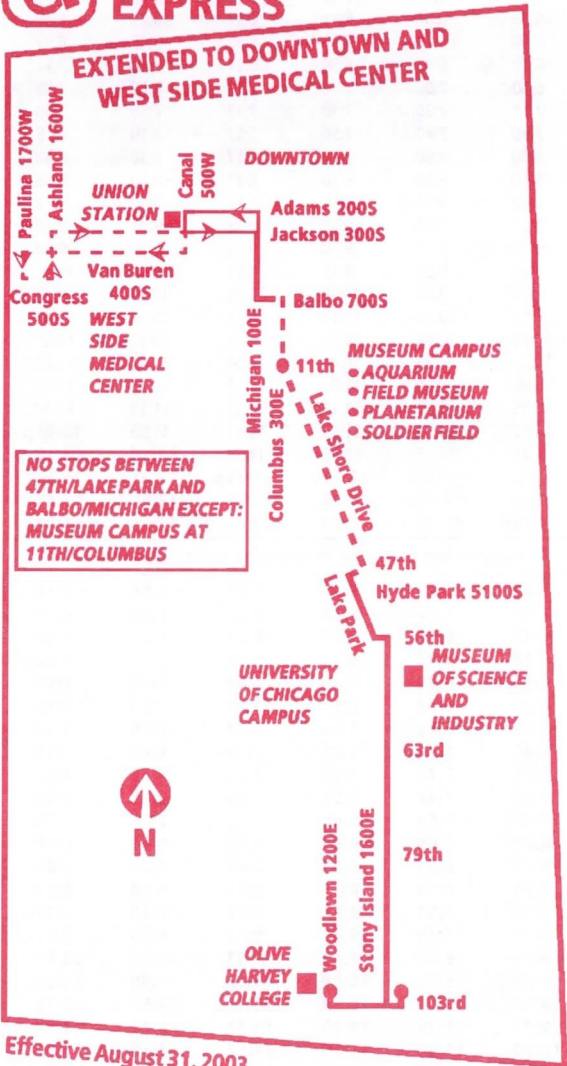

28

STONY ISLAND EXPRESS

EXTENDED TO DOWNTOWN AND WEST SIDE MEDICAL CENTER

Effective August 31, 2003

Northbound

Leave 103rd/ Stony	79th/ Stony	63rd/ Stony	Hyde Park/ Lake Park	Congress/ Michigan	Arrive Union Station	Arrive Congress/ Paulina
3:30 a	3:42 a	3:51 a	3:59 a	4:11 a	4:21 a
4:00	4:12	4:21	4:29	4:41	4:51
4:16	4:28	4:37	4:45	4:57	5:07
4:31	4:43	4:52	5:00	5:12	5:22
4:44	4:56	5:05	5:13	5:25	5:35
4:56	5:08	5:17	5:25	5:37	5:47
5:08	5:20	5:29	5:37	5:49	5:59	6:08 a
5:18	5:30	5:39	5:47	5:59	6:09
5:28	5:40	5:49	5:57	6:09	6:19	6:28
5:38	5:50	6:00	6:08	6:21	6:31
5:48	6:01	6:10	6:19	6:32	6:42	6:52
5:58	6:11	6:21	6:31	6:44	6:54
6:08	6:22	6:32	6:43	6:57	7:07	7:18
6:19	6:33	6:43	6:53	7:07	7:17
6:29	6:43	6:53	7:03	7:17	7:27	7:38
6:39	6:53	7:03	7:14	7:28	7:39
6:46C	7:03	7:14	7:24	7:39	7:51	8:02
6:56C	7:13	7:24	7:35	7:51	8:03
7:04C	7:21	7:33	7:44	8:00	8:13	8:24
7:12C	7:29	7:41	7:52	8:08	8:21
7:20C	7:37	7:49	8:00	8:16	8:29	8:40
.....	7:45	7:57	8:08	8:24	8:37
7:36C	7:53	8:05	8:16	8:32	8:45	8:56
.....	7:59	8:11	8:22	8:38	8:51
7:52C	8:09	8:21	8:32	8:48	9:01
8:00C	8:17	8:29	8:40	8:56	9:09

C - trips begin or end at Olive Harvey College at time shown

Northbound

Leave 103rd/ Stony	79th/ Stony	63rd/ Stony	Hyde Park/ Lake Park	Congress/ Michigan	Arrive Union Station
3:30 a	3:41 a	3:51 a	3:57 a	4:11 a	4:18 a
4:00	4:11	4:21	4:27	4:41	4:48
4:30	4:40	4:50	4:57	5:11	5:18
5:00	5:10	5:20	5:27	5:41	5:48
5:15	5:25	5:35	5:42	5:56	6:03
5:30	5:40	5:50	5:57	6:11	6:18
5:45	5:55	6:05	6:12	6:26	6:33
6:00	6:10	6:20	6:27	6:41	6:48
6:15	6:25	6:35	6:42	6:56	7:03
6:30	6:40	6:51	6:58	7:13	7:20
6:45	6:55	7:06	7:14	7:28	7:36
7:00	7:10	7:22	7:30	7:45	7:53

For more information call the RTA Travel Information Center in Chicago: 836-7000. Open 5 a.m. until 1 a.m. every day.

Para obtener mayor información, en Español, llame al Centro de Información: 836-7000.