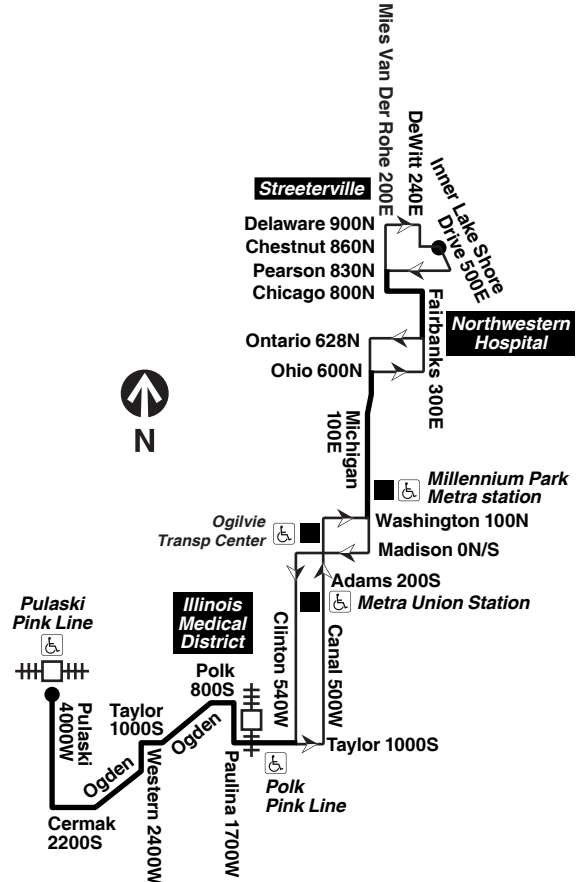

All CTA buses are accessible. For accessibility help or to report concerns at stops, contact CTA Customer Service at transitchicago.com/feedback.

Federal law requires priority seating be designated for seniors and people with disabilities. **Please stand up** and yield these seats when needed for qualifying riders or when asked.

Schedules and other info in this timetable are subject to change. CTA does not assume responsibility for errors in timetables nor for inconvenience or damage resulting from delays.

Pay close attention to destination signs and announcements when boarding: added service may sometimes be provided over portions of this or any bus route and some trips can end before the furthest terminal on a line depending on service needs or time of day.

Bicycle racks are installed on the front of all CTA buses and are allowed on CTA trains during certain hours. See our Bike & Ride brochure or webpage for help on how to use racks and more.

Know before you go: Get alerts from us by text or e-mail about planned service changes every week or instant alerts for unplanned reroutes and disruptions. Sign up for CTA Updates today at transitchicago.com/updates.

For more travel information, use the Ventra app or call the RTA Travel Information Center at 312-836-7000. *Para obtener mayor información, en Español, llame al Centro de Información a 312-836-7000.*

157 Streeterville/ Taylor

Effective Aug. 26, 2024

All CTA buses are accessible