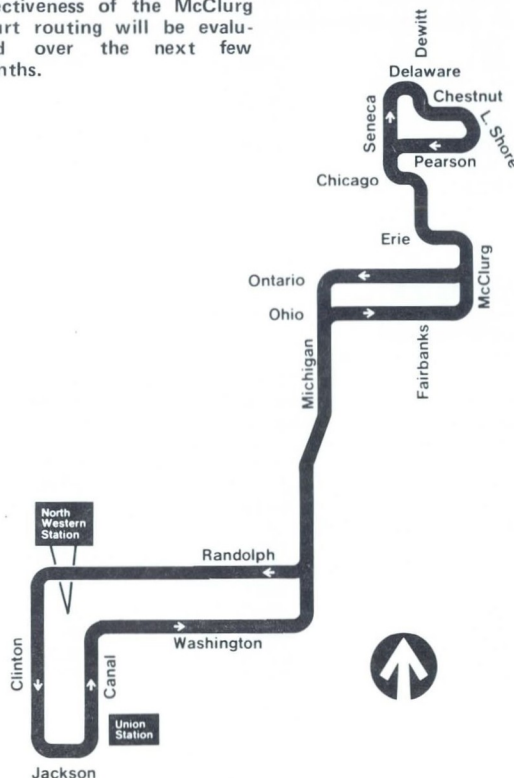

Any questions?

Call 670-5000
at any hour any day
for transit information