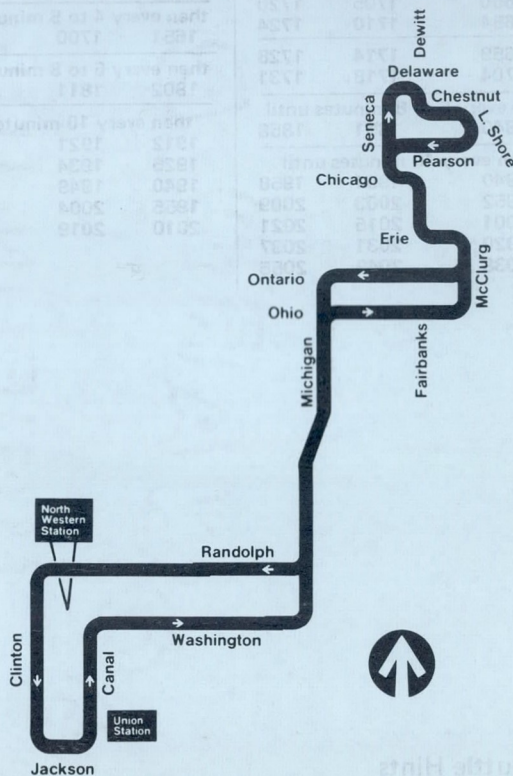

Streeterville

cta

Any questions?

For more information call:
in Chicago 836-7000
suburbs 800-972-7000 toll-free