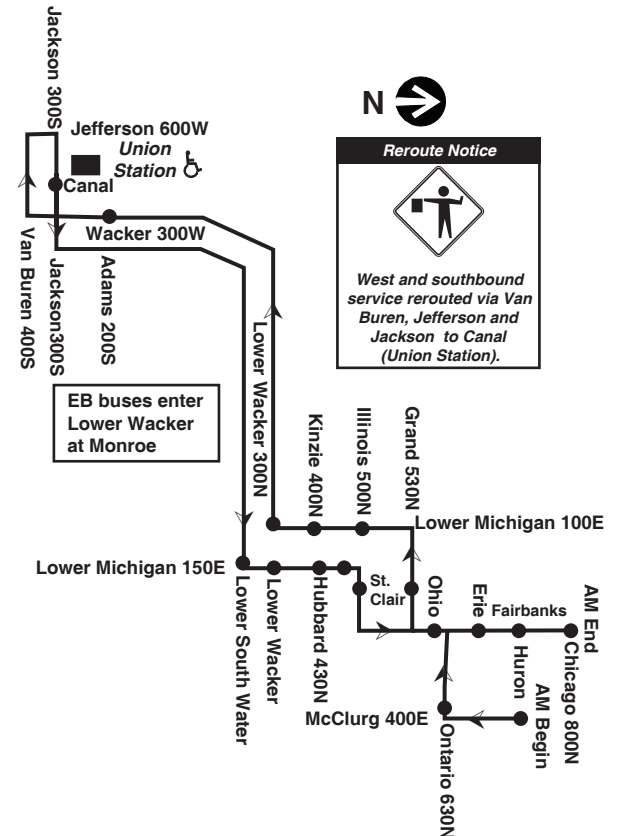

**West and Southbound (AM Service)**

- McClurg/Huron
- Ontario/McClurg
- Fairbanks/Ohio
- Grand/St. Clair
- Lower Michigan/Illinois
- Lower Michigan/Kinzie
- Lower Wacker/Lower Michigan
- Upper Wacker/Adams
- Adams/Wacker (Union Station)

**Union/Streeterville Express**

Effective January 25, 2016

AM Route

No stops eastbound between Union Station (Jackson/Canal) and Lower South Water/Lower Michigan. No stops westbound between Lower Wacker/Lower Michigan and Wacker/Adams (Union Station).

**West and Southbound (to train)**

Leave Huron/ Fairbanks	Arrive Wacker/Adams (Union Station)
3:40pm	4:00pm
3:55	4:15
4:05	4:25
4:14	4:34
4:22	4:44
4:29	4:53
4:35	4:59
4:40	5:04
4:45	5:09
4:50	5:14
4:55	5:19
5:01	5:25
5:08	5:32
5:16	5:40
5:25	5:48
5:35	5:56
5:47	6:07
6:00	6:18
6:15	6:33

**West and Southbound (PM Service)**

- Fairbanks/Huron
- Fairbanks/Erie
- Fairbanks/Ohio
- Grand/St. Clair
- Lower Michigan/Illinois
- Lower Michigan/Kinzie
- Lower Wacker/Lower Michigan
- Adams/Wacker (Union Station)