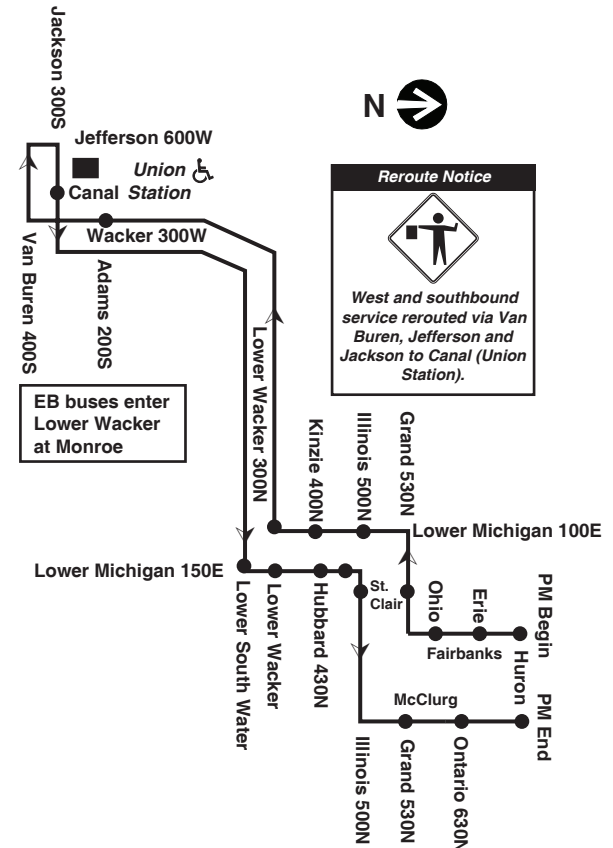

**West and Southbound (to train)**

Leave Huron/ Fairbanks	Arrive Wacker/Adams (Union Station)
3:40pm	4:00pm
3:55	4:15
4:05	4:25
4:14	4:34
4:22	4:44
4:29	4:53
4:35	4:59
4:40	5:04
4:45	5:09
4:50	5:14
4:55	5:19
5:01	5:25
5:08	5:32
5:16	5:40
5:25	5:48
5:35	5:56
5:47	6:07
6:00	6:18
6:15	6:33

**121 Union/Streeterville Express - Stops**

**North and Eastbound (PM Service)**

- Jackson/Canal (Union Station)
- Lower S. Water/Lower Michigan
- Lower Michigan/Lower Wacker
- Lower Michigan/Hubbard
- Lower Michigan/Illinois
- Lower Illinois/St. Clair
- McClurg/Grand
- McClurg/Ontario
- McClurg/Huron

**West and Southbound (PM Service)**

- Fairbanks/Huron
- Fairbanks/Erie
- Fairbanks/Ohio
- Grand/St. Clair
- Lower Michigan/Illinois
- Lower Michigan/Kinzie
- Lower Wacker/Lower Michigan
- Adams/Wacker (Union Station)

Para obtener mayor información, en Español, llame al Centro de Información: 312-836-7000.

**Chicago Transit Authority**

**Union/Streeterville Express**  
Effective January 25, 2016

**PM Route**

No stops eastbound between Union Station (Jackson/Canal) and Lower South Water/Lower Michigan. No stops westbound between Lower Wacker/Lower Michigan and Wacker/Adams (Union Station).