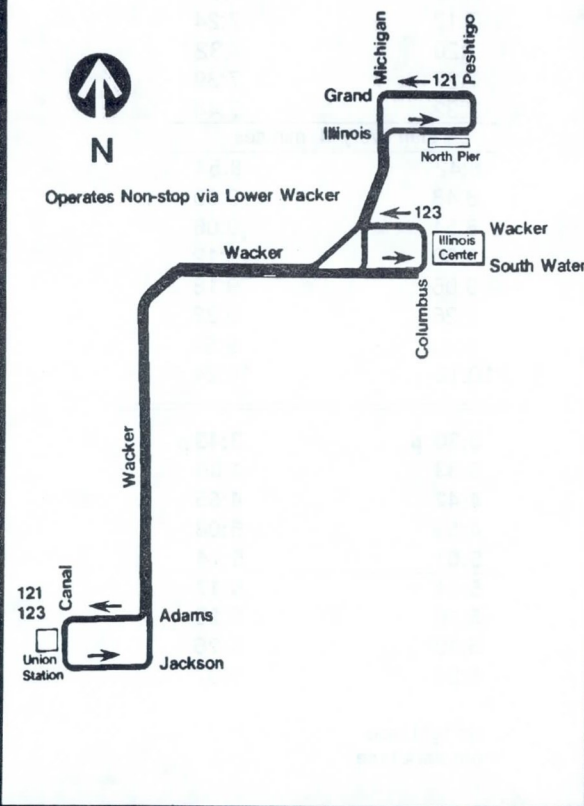

Effective September 13, 1993

121 123 Union Station Shuttle service

For more information call the RTA Travel Information Center in Chicago 836-7000

Open every day of the year from 5AM until 1AM next day.