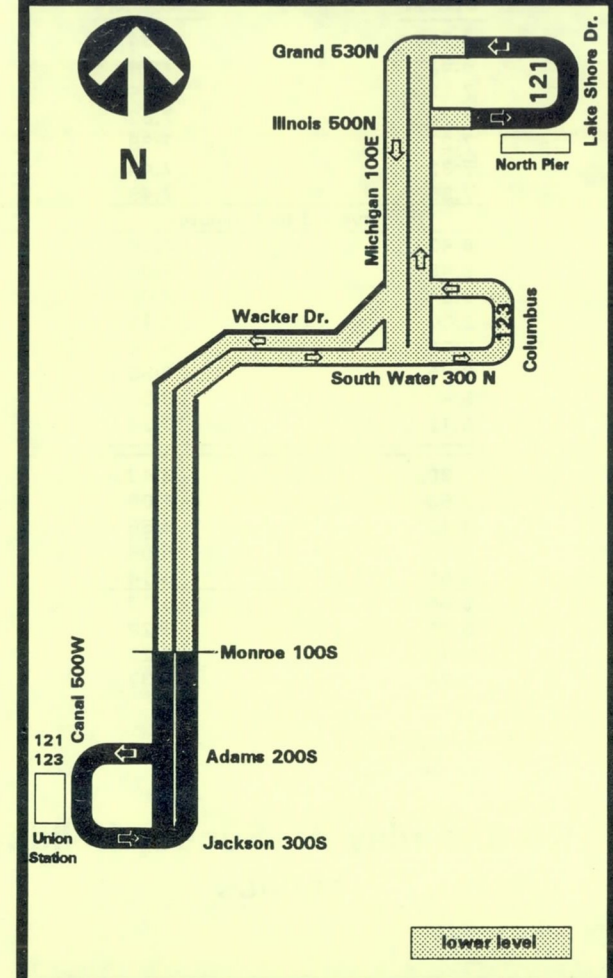

#123 IllinoisCenter- Union Express

Monday thru Friday

North - Eastbound (from train)

Leave Union Station	Arrive Illinois Center
7:15a	7:25a
7:24	7:34
7:31	7:41
7:38	7:48
7:45	7:55
7:52	8:02
7:59	8:09
8:05	8:15
8:12	8:22
8:19	8:29
8:26	8:36
8:33	8:43
8:41	8:51
8:50	9:00
9:02	9:12
9:25	9:35
9:39	9:49
3:28p	3:38p
3:48	3:58
4:03	4:13
4:18	4:28
4:26	4:36
4:34	4:44
4:40	4:50
4:45	4:56
4:51	5:01
4:56	5:07

#123 North - Eastbound Stops

- Union Station
- Wacker/Adams
- Wacker/State LL
- Wacker/Wabash LL
- South Water/Michigan LL
- Illinois Center (Columbus intermediate level)

LL = Lower Level Wacker Dr.

West - Southbound (to train)

Leave Illinois Center	lower level Wacker-State	Arrive Union Station
7:28a	7:31a	7:39a
7:36	7:39	7:47
7:43	7:46	7:54
7:50	7:53	8:01
7:57	8:00	8:08
8:04	8:07	8:15
8:11	8:14	8:22
8:17	8:20	8:28
8:24	8:27	8:35
8:31	8:34	8:42
8:45	8:48	8:56
9:04	9:07	9:15
9:16	9:19	9:27
3:16p	3:19p	3:27p
3:36	3:39	3:47
3:51	3:54	4:02
4:06	4:09	4:17
4:14	4:17	4:25
4:22	4:25	4:33
4:28	4:31	4:39
4:33	4:36	4:45
4:39	4:42	4:50
4:44	4:47	4:56
4:50	4:53	5:01
4:56	4:59	5:07
5:02	5:05	5:13
5:12	5:15	5:23
5:23	5:26	5:34

#123 West - Southbound Stops

- Illinois Center (Columbus intermediate level)
- Wacker/Michigan LL
- Wacker/State LL
- Union Station

am light face

pm bold face

No Saturday or Sunday/holiday service

Effective March 26, 1995

121 Union Station 123 Shuttle Service