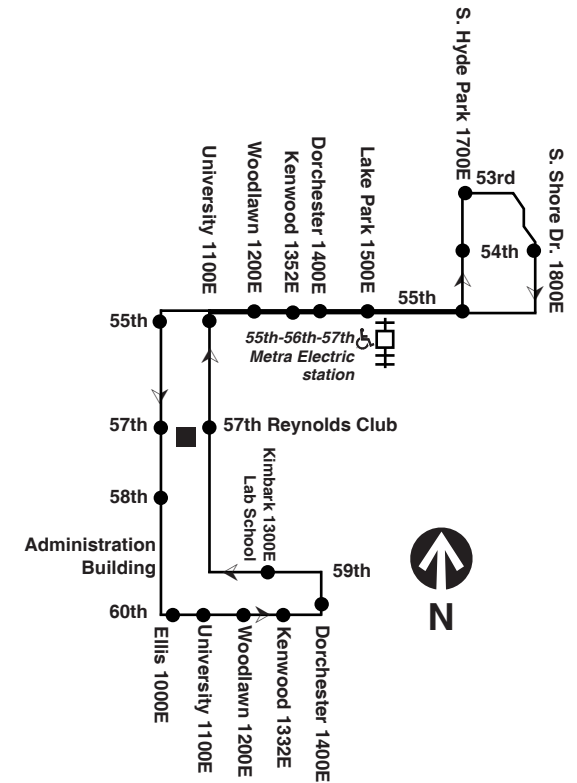

For more information call the RTA Travel Information Center in Chicago: 312-836-7000. Open 6am until 7pm, Monday thru Saturday.

Para obtener mayor información, en Español, llame al Centro de Información: 312-836-7000.

Chicago Transit Authority

171

University of Chicago/ Hyde Park

Effective December 16, 2018

**OPERATES DAILY
SEPTEMBER THROUGH MID-JUNE**

Weekdays 171 U of C/Hyde Park

Southbound		Northbound	
Leave Shore Dr. /54th	Arrive 60th/ University	Leave 60th/ University	Arrive Shore Dr. /54th
7:17am	7:30am	7:35am	7:47am
7:32	7:45	7:50	8:02
7:47	8:00	8:05	8:17
8:02	8:15	8:20	8:32
8:17	8:30	8:35	8:47
8:32	8:45	8:50	9:02
8:42	8:55	9:05	9:17
8:52	9:05	9:20	9:32
9:02	9:15	9:35	9:47
9:17	9:30	9:50	10:02
9:32	9:45	10:05	10:17
9:47	10:00	10:20	10:32
10:02	10:15	10:35	10:47
10:17	10:30	10:50	11:02
10:32	10:45	11:05	11:17
10:47	11:00	11:20	11:32
11:02	11:15	11:50	12:02pm
11:32	11:45	12:20pm	12:32
12:02pm	12:15pm	12:50	1:02
12:32	12:45	1:20	1:32
1:02	1:15	1:50	2:02
1:32	1:45	2:20	2:32
2:02	2:15	2:50	3:02
2:32	2:45	3:20	3:32
3:02	3:15	3:35	3:47
3:17	3:30	3:50	4:02
3:32	3:45	4:05	4:17
3:47	4:00	4:20	4:32
4:02	4:15	4:35	4:47
4:17	4:30	4:50	5:02
4:32	4:45	5:05	5:17
4:47	5:00	5:20	5:32
5:02	5:15	5:35	5:47
5:17	5:30	5:50	6:02
5:32	5:45	6:05	6:17
5:47	6:00	6:20	6:32
6:02	6:15		