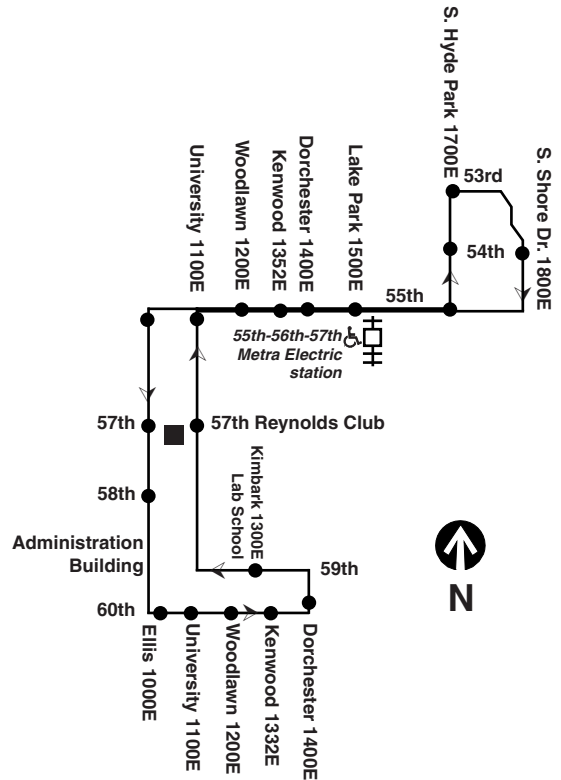

Federal law requires priority seating be designated for seniors and people with disabilities. **Please stand up** and yield these seats when needed for qualifying riders or when asked.

Schedules and other info in this timetable are subject to change. CTA does not assume responsibility for errors in timetables nor for inconvenience or damage resulting from delays.

Pay close attention to destination signs and announcements when boarding; added service may sometimes be provided over portions of this or any bus route and some trips can end before the furthest terminal on a line depending on service needs or time of day.

Bicycle racks are installed on the front of all CTA buses and are allowed on CTA trains during certain hours. See our Bike & Ride brochure or webpage for help on how to use racks and more.

Know before you go: Get alerts from us by text or e-mail about planned service changes every week or instant alerts for unplanned reroutes and disruptions. Sign up for CTA Updates today at transitchicago.com/updates.

For more travel information, use the Ventra app or call the RTA Travel Information Center at 312-836-7000. *Para obtener mayor información, en Español, llame al Centro de Información a 312-836-7000.*

Chicago Transit Authority

171 U. of Chicago/ Hyde Park

Effective Aug. 26, 2024

Aug. 26 thru mid-June: Monday thru Saturday service

All CTA buses are accessible

transitchicago.com/bus/171