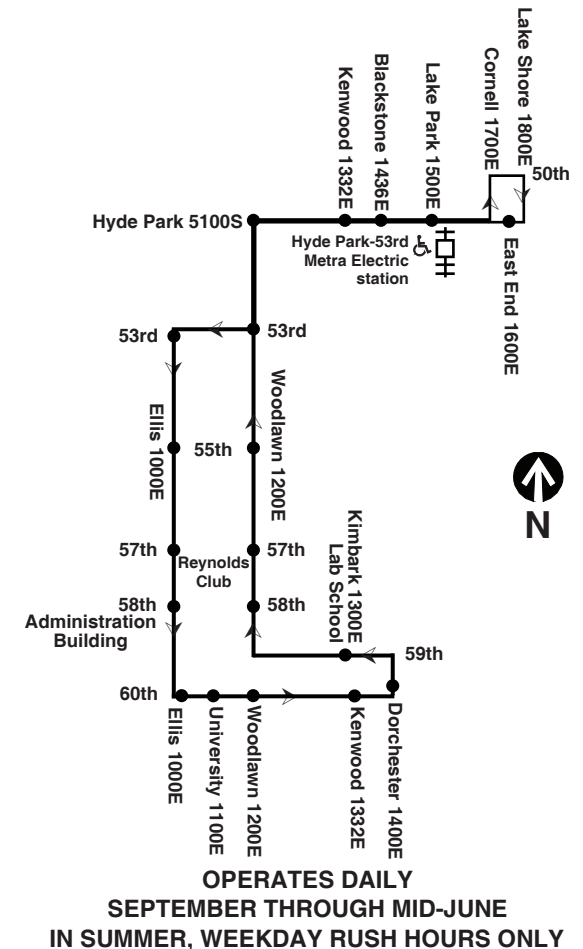

Chicago Transit Authority

172

University of Chicago/ Kenwood

Effective September 6, 2015

Weekdays 172 U of C/Kenwood

Southbound			Northbound		
Leave Hyde Park/ East End	53rd/ Woodlawn	Arrive 60th/ University	Leave 60th/ University	53rd/ Woodlawn	Arrive Hyde Park/ East End
7:00am	7:05am	7:15am	7:17am	7:25am	7:34am
7:10	7:15	7:25	7:27	7:35	7:44
7:20	7:25	7:35	7:37	7:45	7:54
7:30	7:35	7:45	7:47	7:55	8:04
7:39	7:44	7:54	7:56	8:04	8:13
7:47	7:52	8:02	8:04	8:12	8:21
7:54	7:59	8:09	8:11	8:19	8:28
8:00	8:05	8:15	8:17	8:25	8:34
8:05	8:10	8:20	8:22	8:30	8:39
8:09	8:14	8:24	8:26	8:34	8:43
8:14	8:19	8:29	8:31	8:39	8:48
8:18	8:23	8:33	8:35	8:43	8:52
8:23	8:28	8:38	8:40	8:48	8:57
8:27	8:32	8:42	8:44	8:52	9:01
8:32	8:37	8:47	8:49	8:57	9:06
8:36	8:41	8:51	8:53	9:01	9:10
8:41	8:46	8:56	8:58	9:06	9:15
8:45	8:50	9:00	9:03	9:11	9:20
8:50	8:55	9:05	9:08	9:16	9:25
8:54	8:59	9:09	then every 5 minutes until		
8:59	9:04	9:14	10:03	10:11	10:20
9:03	9:08	9:18	10:08	10:16	10:25
9:08	9:13	9:23	10:18	10:26	10:35
9:12	9:17	9:27	10:33	10:41	10:50
9:17	9:22	9:32	10:48	10:56	11:05
9:21	9:26	9:36	11:03	11:11	11:20
9:26	9:31	9:41	11:18	11:26	11:35
9:30	9:35	9:45	11:33	11:41	11:50
then every 5 minutes until			11:48	11:56	12:05pm
10:45	10:50	11:00	12:03pm	12:10pm	12:18
11:00	11:05	11:15	12:18	12:25	12:33
11:15	11:20	11:30	12:33	12:40	12:48
11:30	11:35	11:45	12:48	12:55	1:03
11:45	11:50	12:00pm	1:03	1:10	1:18
12:00pm	12:05pm	12:15	1:18	1:25	1:33
12:15	12:20	12:30	1:33	1:40	1:48
12:30	12:35	12:45	1:48	1:55	2:03
12:45	12:50	1:00	2:03	2:10	2:18
1:00	1:05	1:15	2:18	2:25	2:33
1:15	1:20	1:30	2:33	2:40	2:48
1:30	1:35	1:45	2:48	2:55	3:03
1:45	1:50	2:00	3:03	3:10	3:18
2:00	2:05	2:15	3:18	3:25	3:33
2:15	2:20	2:30	3:33	3:40	3:48
2:30	2:35	2:45	3:48	3:55	4:03
2:45	2:50	3:00	4:03	4:10	4:18
3:00	3:05	3:15	4:18	4:25	4:33
3:15	3:20	3:30	4:33	4:40	4:48
3:30	3:35	3:45	4:48	4:55	5:03
3:45	3:50	4:00	5:03	5:10	5:18
4:00	4:05	4:15	5:18	5:25	5:33
4:15	4:20	4:30	5:33	5:40	5:48
4:30	4:35	4:45	5:48	5:55	6:03
4:45	4:50	5:00	6:03	6:10	6:18
5:00	5:05	5:15	6:18	6:25	6:33
5:15	5:20	5:30			
5:30	5:35	5:45			
5:45	5:50	6:00			
6:00	6:05	6:15			