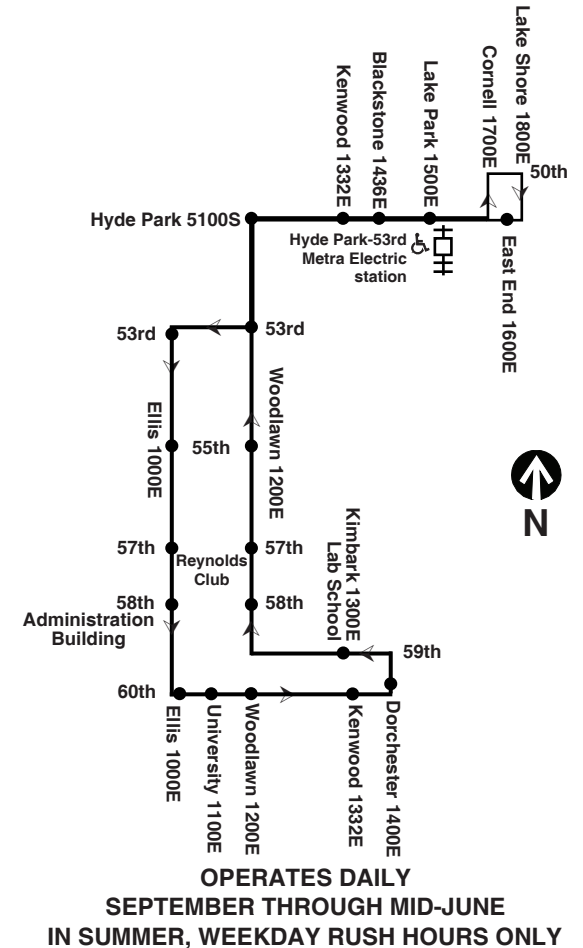

Chicago Transit Authority

172 ♿

University of Chicago/ Kenwood

Effective September 3, 2017

Weekdays 172 U of C/Kenwood

Southbound			Northbound		
Leave Hyde Park/ East End	53rd/ Woodlawn	Arrive 60th/ University	Leave 60th/ University	53rd/ Woodlawn	Arrive Hyde Park/ East End
7:00am	7:05am	7:15am	7:17am	7:25am	7:34am
7:10	7:15	7:25	7:27	7:35	7:44
7:20	7:25	7:35	7:37	7:45	7:54
7:30	7:35	7:45	7:47	7:55	8:04
7:39	7:44	7:54	7:56	8:04	8:13
7:47	7:52	8:02	8:04	8:12	8:21
7:54	7:59	8:09	8:11	8:19	8:28
8:00	8:05	8:15	8:17	8:25	8:34
8:05	8:10	8:20	8:22	8:30	8:39
8:09	8:14	8:24	8:26	8:34	8:43
8:14	8:19	8:29	8:31	8:39	8:48
8:18	8:23	8:33	8:35	8:43	8:52
8:23	8:28	8:38	8:40	8:48	8:57
8:27	8:32	8:42	8:44	8:52	9:01
8:32	8:37	8:47	8:49	8:57	9:06
8:36	8:41	8:51	8:53	9:01	9:10
8:41	8:46	8:56	8:58	9:06	9:15
8:45	8:50	9:00	9:03	9:11	9:20
8:50	8:55	9:05	9:08	9:16	9:25
8:54	8:59	9:09	9:13	9:21	9:30
8:59	9:04	9:14	9:18	9:26	9:35
9:03	9:08	9:18	9:23	9:31	9:40
9:08	9:13	9:23	9:28	9:36	9:45
9:12	9:17	9:27	9:33	9:41	9:50
9:17	9:22	9:32	9:38	9:46	9:55
9:21	9:26	9:36	9:43	9:51	10:00
9:26	9:31	9:41	9:48	9:56	10:05
9:30	9:35	9:45	9:53	10:01	10:10
9:35	9:40	9:50	9:58	10:06	10:15
9:40	9:45	9:55	10:03	10:11	10:20
9:45	9:50	10:00	10:08	10:16	10:25
9:50	9:55	10:05	10:18	10:26	10:35
9:55	10:00	10:10	then every 15 minutes until		
10:00	10:05	10:15	then every 15 minutes until		
10:05	10:10	10:20	then every 15 minutes until		
10:10	10:15	10:25	12:03pm	12:10pm	12:18pm
10:15	10:20	10:30	12:18	12:25	12:33
10:20	10:25	10:35	12:33	12:40	12:48
10:25	10:30	10:40	12:48	12:55	1:03
10:30	10:35	10:45	1:03	1:10	1:18
then every 15 minutes until			1:18	1:25	1:33
then every 15 minutes until			1:33	1:40	1:48
then every 15 minutes until			1:48	1:55	2:03
1:45pm	1:50pm	2:00pm	2:03	2:10	2:18
2:00	2:05	2:15	2:18	2:25	2:33
2:15	2:20	2:30	2:33	2:40	2:48
2:30	2:35	2:45	2:48	2:55	3:03
2:45	2:50	3:00	3:03	3:10	3:18
3:00	3:05	3:15	3:18	3:25	3:33
3:15	3:20	3:30	3:33	3:40	3:48
3:30	3:35	3:45	3:48	3:55	4:03
3:45	3:50	4:00	4:03	4:10	4:18
4:00	4:05	4:15	4:18	4:25	4:33
4:15	4:20	4:30	4:33	4:40	4:48
4:30	4:35	4:45	4:48	4:55	5:03
4:45	4:50	5:00	5:03	5:10	5:18
5:00	5:05	5:15	5:18	5:25	5:33
5:15	5:20	5:30	5:33	5:40	5:48
5:30	5:35	5:45	5:48	5:55	6:03
5:45	5:50	6:00	6:03	6:10	6:18
6:00	6:05	6:15	6:18	6:25	6:33