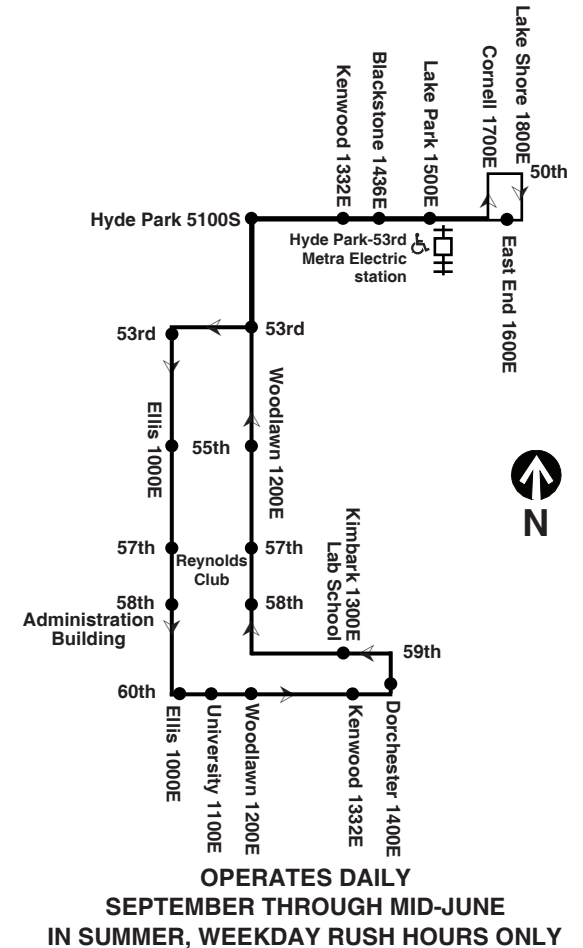

Chicago Transit Authority

172

University of Chicago/ Kenwood

Effective December 16, 2018

Weekdays 172 U of C/Kenwood

Southbound			Northbound		
Leave Hyde Park/ East End	53rd/ Woodlawn	Arrive 60th/ University	Leave 60th/ University	53rd/ Woodlawn	Arrive Hyde Park/ East End
7:15am	7:20am	7:30am	7:32am	7:40am	7:49am
7:30	7:35	7:45	7:47	7:55	8:04
7:40	7:45	7:55	7:57	8:05	8:14
7:49	7:54	8:04	8:06	8:14	8:23
7:57	8:02	8:12	8:14	8:22	8:31
8:05	8:10	8:20	8:22	8:30	8:39
8:12	8:17	8:27	8:29	8:37	8:46
8:18	8:23	8:33	8:35	8:43	8:52
8:23	8:28	8:38	8:40	8:48	8:57
8:29	8:34	8:44	8:46	8:54	9:03
8:34	8:39	8:49	8:51	8:59	9:08
8:39	8:44	8:54	8:56	9:04	9:13
8:44	8:49	8:59	9:01	9:09	9:18
8:49	8:54	9:04	9:08	9:16	9:25
8:54	8:59	9:09	9:14	9:22	9:31
8:59	9:04	9:14	9:21	9:29	9:38
9:03	9:08	9:18	9:27	9:35	9:44
9:08	9:13	9:23	9:36	9:44	9:53
9:13	9:18	9:28	9:45	9:53	10:02
9:18	9:23	9:33	9:55	10:03	10:12
9:23	9:28	9:38	10:08	10:16	10:25
9:30	9:35	9:45	10:21	10:29	10:38
9:36	9:41	9:51	10:34	10:42	10:51
9:43	9:48	9:58	10:48	10:56	11:05
9:50	9:55	10:05	11:03	11:11	11:20
9:58	10:03	10:13	11:18	11:26	11:35
10:07	10:12	10:22	11:33	11:41	11:50
10:17	10:22	10:32	11:48	11:56	12:05pm
10:30	10:35	10:45	12:03pm	12:10pm	12:18
10:45	10:50	11:00	12:18	12:25	12:33
11:00	11:05	11:15	12:33	12:40	12:48
11:15	11:20	11:30	12:48	12:55	1:03
11:30	11:35	11:45	1:03	1:10	1:18
11:45	11:50	12:00pm	1:18	1:25	1:33
12:00pm	12:05pm	12:15	1:33	1:40	1:48
12:15	12:20	12:30	1:48	1:55	2:03
12:30	12:35	12:45	2:03	2:10	2:18
12:45	12:50	1:00	2:18	2:25	2:33
1:00	1:05	1:15	2:33	2:40	2:48
1:15	1:20	1:30	2:48	2:55	3:03
1:30	1:35	1:45	3:03	3:10	3:18
1:45	1:50	2:00	3:18	3:25	3:33
2:00	2:05	2:15	3:33	3:40	3:48
2:15	2:20	2:30	3:48	3:55	4:03
2:30	2:35	2:45	4:03	4:10	4:18
2:45	2:50	3:00	4:18	4:25	4:33
3:00	3:05	3:15	4:33	4:40	4:48
3:15	3:20	3:30	4:48	4:55	5:03
3:30	3:35	3:45	5:03	5:10	5:18
3:45	3:50	4:00	5:18	5:25	5:33
4:00	4:05	4:15	5:33	5:40	5:48
4:15	4:20	4:30	5:48	5:55	6:03
4:30	4:35	4:45	6:03	6:10	6:18
4:45	4:50	5:00	6:18	6:25	6:33
5:00	5:05	5:15			
5:15	5:20	5:30			
5:30	5:35	5:45			
5:45	5:50	6:00			
6:00	6:05	6:15			