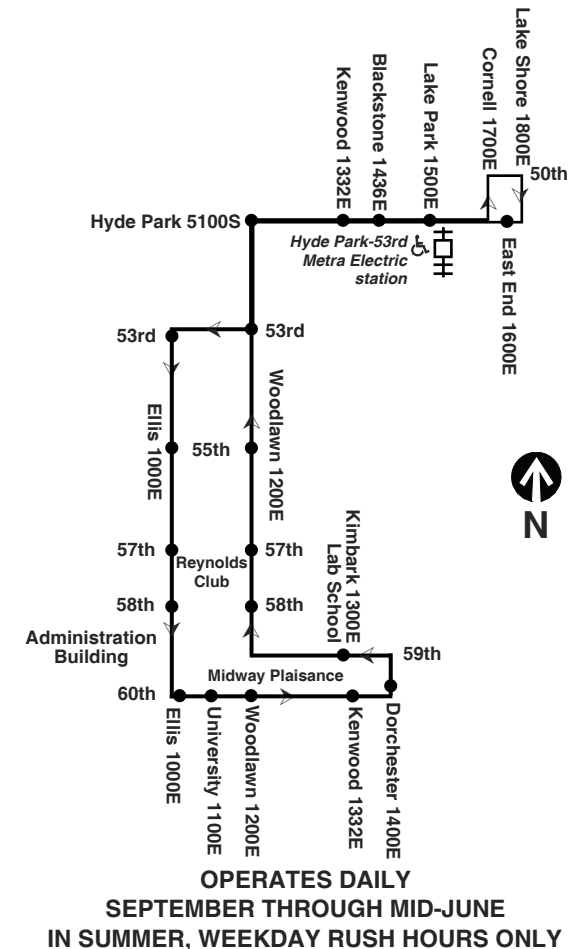

Chicago Transit Authority

172 ♿

University of Chicago/ Kenwood

Effective August 22, 2022

Weekdays 172 U of C/Kenwood

Southbound			Northbound		
Leave Hyde Park/ East End	53rd/ Woodlawn	Arrive 60th/ University	Leave 60th/ University	53rd/ Woodlawn	Arrive Hyde Park/ East End
6:15am	6:20am	6:30am	6:32am	6:40am	6:49am
6:45	6:50	7:00	7:02	7:10	7:19
7:00	7:05	7:15	7:17	7:25	7:34
7:15	7:20	7:30	7:32	7:40	7:49
7:30	7:35	7:45	7:47	7:55	8:04
7:40	7:45	7:55	7:57	8:05	8:14
7:50	7:55	8:05	8:07	8:15	8:24
8:00	8:05	8:15	8:17	8:25	8:34
8:10	8:15	8:25	8:27	8:35	8:44
8:19	8:24	8:34	8:36	8:44	8:53
8:27	8:32	8:42	8:44	8:52	9:01
8:34	8:39	8:49	8:52	9:00	9:09
8:40	8:45	8:55	8:59	9:07	9:16
8:46	8:51	9:01	9:05	9:13	9:22
8:52	8:57	9:07	9:11	9:19	9:28
8:58	9:03	9:13	9:17	9:25	9:34
9:04	9:09	9:19	9:24	9:32	9:41
9:10	9:15	9:25	9:31	9:39	9:48
9:16	9:21	9:31	9:39	9:47	9:56
9:22	9:27	9:37	9:47	9:55	10:04
9:28	9:33	9:43	9:55	10:03	10:12
9:34	9:39	9:49	10:04	10:12	10:21
9:40	9:45	9:55	10:13	10:21	10:30
9:47	9:52	10:02	10:23	10:31	10:40
9:54	9:59	10:09	10:34	10:42	10:51
10:01	10:06	10:16	10:48	10:56	11:05
10:09	10:14	10:24	then every 15 minutes until		
10:17	10:22	10:32			
10:26	10:31	10:41	11:48	11:56	12:05pm
10:35	10:40	10:50	12:03pm	12:10pm	12:18
10:45	10:50	11:00	12:18	12:25	12:33
then every 15 minutes until			12:33	12:40	12:48
12:45pm	12:50pm	1:00pm	12:48	12:55	1:03
1:00	1:05	1:15	1:03	1:10	1:18
1:15	1:20	1:30	1:18	1:25	1:33
1:30	1:35	1:45	1:33	1:40	1:48
1:45	1:50	2:00	1:48	1:55	2:03
2:00	2:05	2:15	2:03	2:10	2:18
2:15	2:20	2:30	2:18	2:25	2:33
2:30	2:35	2:45	2:33	2:40	2:48
2:45	2:50	3:00	2:48	2:55	3:03
3:00	3:05	3:15	3:03	3:10	3:18
3:15	3:20	3:30	3:18	3:25	3:33
3:30	3:35	3:45	3:33	3:40	3:48
3:45	3:50	4:00	3:48	3:55	4:03
4:00	4:05	4:15	4:03	4:10	4:18
4:15	4:20	4:30	4:18	4:25	4:33
4:30	4:35	4:45	4:33	4:40	4:48
4:45	4:50	5:00	4:48	4:55	5:03
5:00	5:05	5:15	5:03	5:10	5:18
5:15	5:20	5:30	5:18	5:25	5:33
5:30	5:35	5:45	5:33	5:40	5:48
5:45	5:50	6:00	5:48	5:55	6:03
6:00	6:05	6:15	6:03	6:10	6:18
6:15	6:20	6:30	6:18	6:25	6:33
6:45	6:50	7:00	6:33	6:40	6:48
7:18	7:23	7:33	7:03	7:10	7:18
			7:33	7:40	7:48