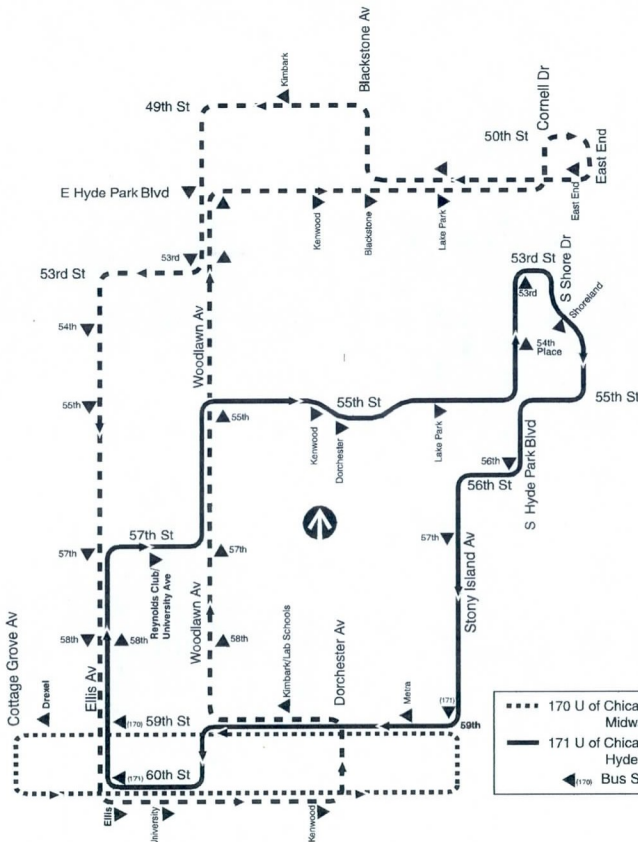

Fare Information
University of Chicago Students, Faculty & Staff   - See route boxes on the left to determine your fare.   - Pay CTA's regular full-fare (see chart below) to ride #173 buses.
All Other Customers   Pay regular fares and can buy transfers to other CTA services.

CTA Full Fares
Cash Fare $1.50 – exact fare required on buses.
Transfer Card 30¢ – allows two more rides in two hours on any route.
Transit Card Buy Transit Cards at CTA rail stations. $1.50 – deducted on 1st ride, .30 – deducted on 2nd use within two hours; FREE – 3rd use within two hours.
Passes Activated with the first use. Buy at Currency Exchanges, Jewel and Dominick's, and on the Internet at www.transitchicago.com. Passes cannot be shared or recharged. 1-day and 7-day passes valid only on CTA. $5 (1-day); $20 (7-day); $75 (30-day)

Route Maps

- - - 170 U of Chicago Midway   - - - 172 U of Chicago Kenwood
— 171 U of Chicago Hyde Park   ◀ Bus Stop
◀ 173 Bus Stop Only For Route Indicated   Indicates Direction of Travel