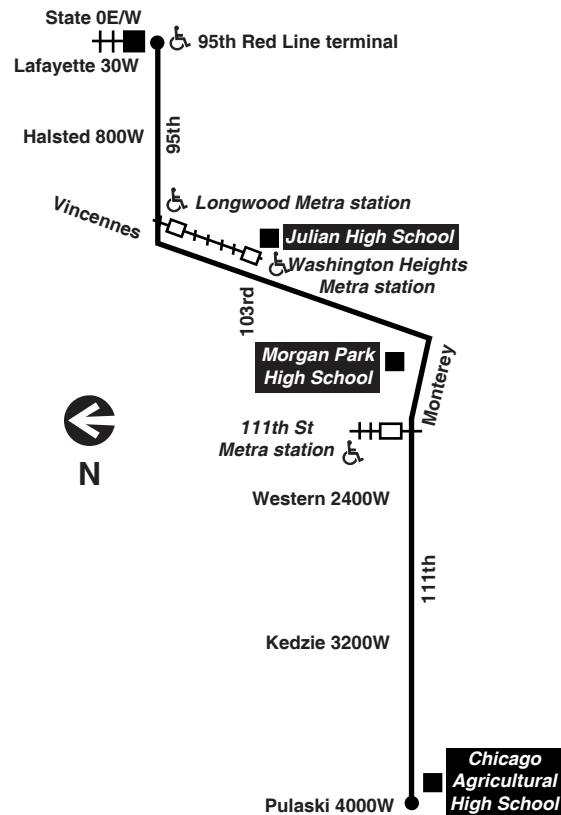

Chicago Transit Authority

112 

Vincennes-111th

Effective September 6, 2015

Additional service may be provided on school days, September through June

Monday thru Friday

112 Vincennes-111th

Eastbound

MP - trip begins at Morgan Park High School at time shown, school days only

Westbound

Lv 95th Red Line	95th/ Vincennes	103rd/ Vincennes	111th/ Vincennes	111th/ Western	Arr 111th/ Pulaski
-----	-----	-----	4:15am	4:19am	4:25am
-----	-----	-----	4:35	4:39	4:45
-----	-----	-----	4:55	4:59	5:05
5:01am	5:06am	5:09am	5:13	5:17	5:23
-----	-----	-----	5:23	5:27	5:33
5:21	5:26	5:29	5:33	5:37	5:43
5:41	5:47	5:50	5:53	5:57	6:04
6:01	6:07	6:11	6:14	6:19	6:25
-----	-----	-----	6:24	6:28	6:35
6:20	6:26	6:30	6:33	6:38	6:44
6:37	6:44	6:47	6:51	6:55	7:02
6:52	6:59	7:03	7:07	7:12	7:20
7:17	7:24	7:28	7:31	7:36	7:43
7:22	7:30	7:34	7:38	7:44	7:51
7:37	7:45	7:49	7:53	7:59	8:06
7:52	8:00	8:04	8:08	8:14	8:21
8:07	8:15	8:19	8:23	8:29	8:36
8:22	8:30	8:34	8:38	8:44	8:51
8:37	8:45	8:49	8:53	8:59	9:06
8:52	8:59	9:03	9:07	9:12	9:20
9:07	9:14	9:18	9:22	9:27	9:35
9:23	9:30	9:34	9:38	9:43	9:51
9:39	9:46	9:50	9:54	9:59	10:07
9:56	10:03	10:06	10:10	10:15	10:23