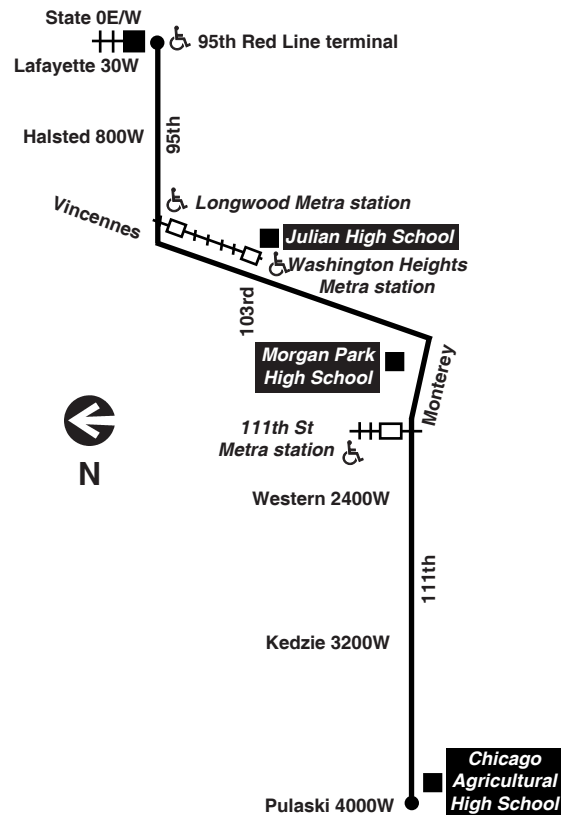

Chicago Transit Authority

112 

Vincennes-111th

Effective December 20, 2015

Additional service may be provided on school days, September through June

Monday thru Friday

Eastbound

Lv 111th/ Pulaski	111th/ Western	111th/ Vincennes	103rd/ Vincennes	95th/ Vincennes	Arr 95th Red Line
4:30am	4:38am	4:42am	4:46am	4:50am	4:56am
4:50	4:58	5:02	5:06	5:10	5:16
5:10	5:18	5:22	5:26	5:30	5:36
5:28	5:36	5:40	5:44	5:48	5:54
5:45	5:53	5:58	6:02	6:06	6:13
6:01	6:09	6:14	6:18	6:22	6:29
6:16	6:24	6:29	6:33	6:37	6:44
6:30	6:38	6:43	6:47	6:51	6:58
6:43	6:51	6:57	7:01	7:06	7:13
6:56	7:05	7:11	7:16	7:21	7:29
7:10	7:19	7:25	7:30	7:35	7:43
7:26	7:35	7:41	7:46	7:51	7:59
7:42	7:51	7:57	8:02	8:07	8:15
7:58	8:07	8:13	8:18	8:23	8:31
8:14	8:23	8:29	8:34	8:38	8:46
8:30	8:39	8:44	8:48	8:52	9:00
8:46	8:55	9:00	9:04	9:08	9:16
9:02	9:11	9:16	9:20	9:24	9:32
9:19	9:28	9:33	9:37	9:41	9:49
9:38	9:47	9:52	9:56	10:00	10:08
9:47	9:56	10:01	-----	-----	-----
9:57	10:06	10:11	10:15	10:18	10:26
10:16	10:25	10:30	10:34	10:37	10:45

112 Vincennes-111th

Westbound

Lv 95th Red Line	95th/ Vincennes	103rd/ Vincennes	111th/ Vincennes	111th/ Western	Arr 111th/ Pulaski
-----	-----	-----	4:15am	4:19am	4:25am
-----	-----	-----	4:35	4:39	4:45
-----	-----	-----	4:55	4:59	5:05
5:01am	5:06am	5:09am	5:13	5:17	5:23
-----	-----	-----	5:23	5:27	5:33
5:21	5:26	5:29	5:33	5:37	5:43
5:41	5:47	5:50	5:53	5:57	6:04
6:01	6:07	6:11	6:14	6:19	6:25
-----	-----	-----	6:24	6:28	6:35
6:20	6:26	6:30	6:33	6:38	6:44
6:37	6:44	6:47	6:51	6:55	7:02
6:52	6:59	7:03	7:07	7:12	7:20
7:07	7:15	7:19	7:23	7:29	7:36
7:22	7:30	7:34	7:38	7:44	7:51
7:37	7:45	7:49	7:53	7:59	8:06
7:52	8:00	8:04	8:08	8:14	8:21
8:07	8:15	8:19	8:23	8:29	8:36
8:22	8:30	8:34	8:38	8:44	8:51
8:37	8:45	8:49	8:53	8:59	9:06
8:52	8:59	9:03	9:07	9:12	9:20
9:07	9:14	9:18	9:22	9:27	9:35
9:23	9:30	9:34	9:38	9:43	9:51
9:39	9:46	9:50	9:54	9:59	10:07
9:56	10:03	10:06	10:10	10:15	10:23