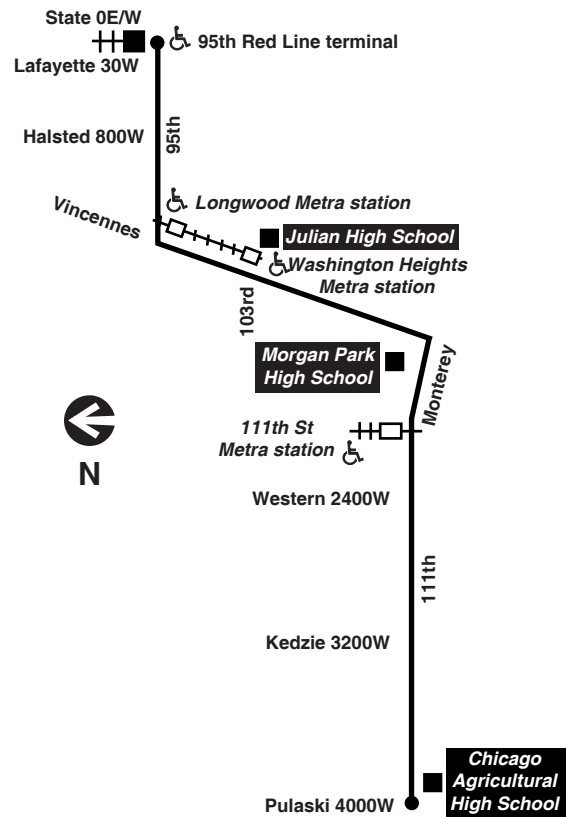

**Chicago Transit Authority**

**112**

**Vincennes-111th**

Effective June 17, 2018

Additional service may be provided on school days, September through June

**Monday thru Friday**

**112 Vincennes-111th**

**Eastbound**

Lv 111th/ Pulaski	111th/ Western	111th/ Vincennes	103rd/ Vincennes	95th/ Vincennes	Arr 95th Red Line
4:30am	4:38am	4:42am	4:46am	4:50am	4:56am
4:50	4:58	5:02	5:06	5:10	5:16
5:10	5:18	5:22	5:26	5:30	5:36
5:28	5:36	5:40	5:44	5:48	5:54
5:45	5:53	5:58	6:02	6:06	6:13
6:01	6:09	6:14	6:18	6:22	6:29
6:16	6:24	6:29	6:33	6:37	6:44
6:30	6:38	6:43	6:47	6:51	6:58
6:43	6:51	6:57	7:01	7:06	7:13
6:56	7:05	7:11	7:16	7:21	7:29
7:10	7:19	7:25	7:30	7:35	7:43
7:26	7:35	7:41	7:46	7:51	7:59
7:42	7:51	7:57	8:02	8:07	8:15
7:58	8:07	8:13	8:18	8:23	8:31
8:14	8:23	8:29	8:34	8:38	8:46
8:30	8:39	8:44	8:48	8:52	9:00
8:46	8:55	9:00	9:04	9:08	9:16
9:02	9:11	9:16	9:20	9:24	9:32
9:19	9:28	9:33	9:37	9:41	9:49
9:38	9:47	9:52	9:56	10:00	10:08
9:47	9:56	10:01	-----	-----	-----
9:57	10:06	10:11	10:15	10:18	10:26
10:14	10:23	10:28	10:32	10:36	10:43
10:32	10:41	10:46	10:50	10:53	11:01
10:49	10:58	11:03	11:07	11:11	11:18
11:07	11:16	11:21	11:25	11:28	11:36
11:24	11:33	11:38	11:42	11:46	11:53