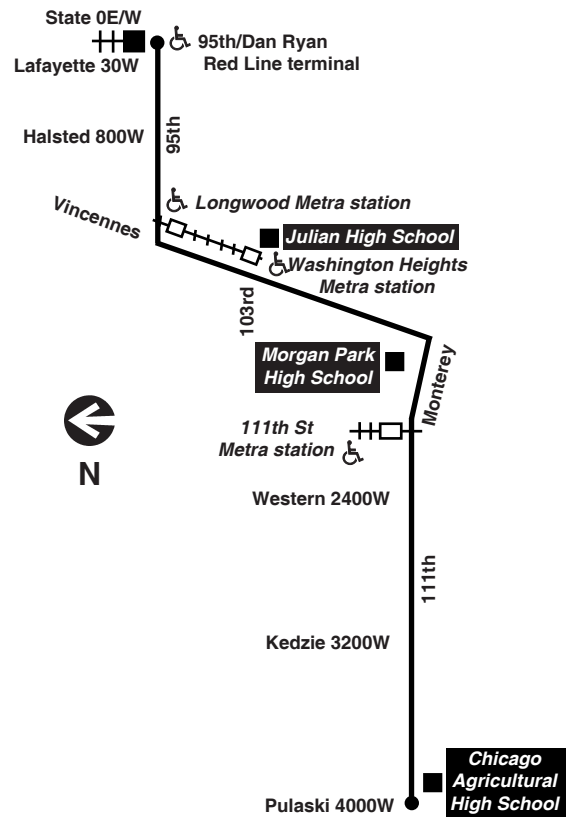

For more Information call the RTA Travel Information Center in Chicago: 312-836-7000. Open 6am until 7pm, Monday thru Saturday.

Para obtener mayor información, en Español, llame al Centro de Información: 312-836-7000.

**Chicago Transit Authority**

**112** 

Vincennes-111th

Effective June 14, 2020

Additional service may be provided on school days, September through June

**Monday thru Friday**

**112 Vincennes-111th**

**Eastbound**