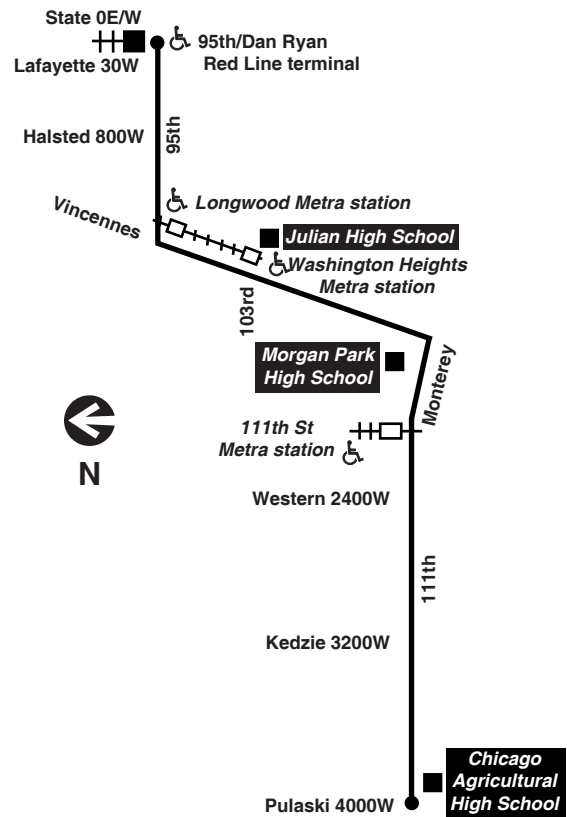

CTA Bike & Ride

Bicycle racks are available on the front exteriors of CTA buses. Bicycles can be placed on bicycle racks during normal hours of operation for each route. Racks accommodate two (2) bicycles at a time. Bicycles are also permitted on CTA trains during certain hours.

Please Stand Up

for Seniors and People with Disabilities
Federal law requires priority seating be designated for seniors and people with disabilities.

The schedules and other information in this timetable are subject to change. CTA does not assume responsibility for errors in timetables, nor for inconvenience or damage resulting from delayed trains or buses due to weather, traffic conditions, etc.

CTA operating costs are funded in part through the Regional Transportation Authority, by the federal and state governments, and the City of Chicago and County of Cook.

Supplementary service may be provided over portions of this route in addition to the trips shown. Please check destination signs and announcements when boarding buses.

For more Information call the RTA Travel Information Center in Chicago: 312-836-7000. Open 6am until 7pm, Monday thru Saturday.

Para obtener mayor información, en Español, llame al Centro de Información: 312-836-7000.

Chicago Transit Authority

112

Vincennes-111th

Effective June 12, 2022

Additional service may be provided on school days, September through June

Monday thru Friday 112 Vincennes-111th

Eastbound

Lv 111th/ Pulaski	111th/ Western	111th/ Vincennes	103rd/ Vincennes	95th/ Vincennes	Arr 95th Red Line
4:30am	4:38am	4:42am	4:46am	4:50am	4:56am
4:50	4:58	5:02	5:06	5:10	5:16
5:10	5:18	5:22	5:26	5:30	5:36
5:28	5:36	5:40	5:44	5:48	5:54
5:45	5:53	5:58	6:02	6:06	6:13
6:01	6:09	6:14	6:18	6:22	6:29
6:16	6:24	6:29	6:33	6:37	6:44
6:30	6:38	6:43	6:47	6:51	6:58
6:43	6:51	6:57	7:01	7:06	7:13
6:56	7:05	7:11	7:16	7:21	7:29
7:10	7:19	7:25	7:30	7:35	7:43
7:26	7:35	7:41	7:46	7:51	7:59
7:42	7:51	7:57	8:02	8:07	8:15
7:58	8:07	8:13	8:18	8:23	8:31
8:14	8:23	8:29	8:34	8:38	8:46
8:30	8:39	8:44	8:48	8:52	9:00
8:46	8:55	9:00	9:04	9:08	9:16
9:02	9:11	9:16	9:20	9:24	9:32
9:19	9:28	9:33	9:37	9:41	9:49
9:38	9:47	9:52	9:56	10:00	10:08
9:47	9:56	10:01	-----	-----	-----
9:57	10:06	10:11	10:15	10:18	10:26
10:14	10:23	10:28	10:32	10:36	10:43
10:32	10:41	10:46	10:50	10:53	11:01
10:49	10:58	11:03	11:07	11:11	11:18
11:07	11:16	11:21	11:25	11:28	11:36
11:24	11:33	11:38	11:42	11:46	11:53
11:42	11:51	11:56	12:00pm	12:03pm	12:11pm
11:59	12:09pm	12:14pm	12:19	12:22	12:30
12:17pm	12:26	12:32	12:36	12:40	12:47
12:34	12:44	12:49	12:54	12:57	1:05
12:52	1:01	1:07	1:11	1:15	1:22
1:09	1:18	1:24	1:28	1:32	1:39
1:26	1:35	1:41	1:45	1:49	1:56
1:43	1:52	1:58	2:02	2:06	2:14
1:59	2:09	2:15	2:19	2:23	2:31
2:15	2:25	2:31	2:35	2:39	2:47
2:31	2:41	2:47	2:51	2:55	3:03
2:47	2:57	3:04	3:08	3:12	3:21
3:02	3:12	3:20	3:25	3:29	3:38
3:14	3:24	3:32	3:37	3:41	3:50
3:26	3:36	3:44	3:49	3:53	4:02
3:39	3:49	3:57	4:01	4:06	4:15
3:54	4:04	4:11	4:15	4:19	4:27
4:10	4:20	4:27	4:31	4:35	4:43
4:26	4:36	4:43	4:47	4:51	4:59
4:42	4:52	4:58	5:02	5:06	5:14
4:42	4:52	4:59	-----	-----	-----
4:59	5:09	5:15	5:19	5:23	5:30
5:16	5:26	5:32	5:36	5:40	5:47
5:35	5:45	5:51	5:55	5:59	6:06
5:54	6:04	6:10	-----	-----	-----
5:55	6:05	6:11	6:15	6:19	6:26
6:15	6:25	6:30	6:34	6:38	6:46
6:35	6:44	6:49	6:53	6:56	7:03
6:56	7:05	7:10	7:14	7:17	7:24
7:19	7:28	7:33	7:37	7:40	7:47
7:20	7:29	7:34	-----	-----	-----
7:42	7:51	7:56	8:00	8:03	8:10
8:05	8:14	8:19	8:23	8:26	8:33
8:28	8:37	8:42	8:46	8:49	8:56
8:51	8:59	9:04	9:08	9:11	9:18
9:14	9:22	9:27	9:31	9:34	9:41
9:37	9:45	9:50	9:54	9:57	10:04
10:00	10:08	10:12	10:16	10:19	10:25
10:23	10:31	10:35	10:39	10:42	10:48
10:46	10:54	10:58	-----	-----	-----

Westbound