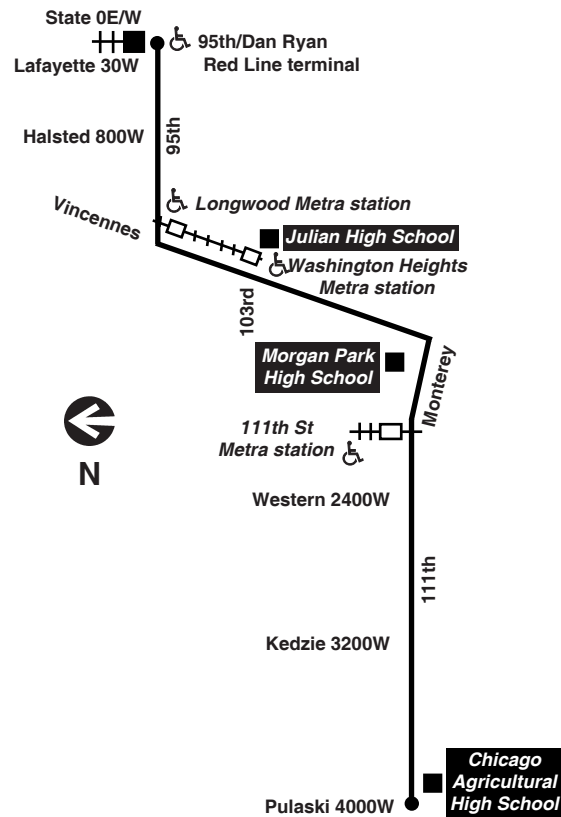

Federal law requires priority seating be designated for seniors and people with disabilities. **Please stand up** and yield these seats when needed for qualifying riders or when asked.

Schedules and other info in this timetable are subject to change. CTA does not assume responsibility for errors in timetables nor for inconvenience or damage resulting from delays.

Pay close attention to destination signs and announcements when boarding: added service may sometimes be provided over portions of this or any bus route and some trips can end before the furthest terminal on a line depending on service needs or time of day.

Bicycle racks are installed on the front of all CTA buses and are allowed on CTA trains during certain hours. See our Bike & Ride brochure or webpage for help on how to use racks and more.

Know before you go: Get alerts from us by text or e-mail about planned service changes every week or instant alerts for unplanned reroutes and disruptions. Sign up for CTA Updates today at transitchicago.com/updates.

For more travel information, use the Ventra app or call the RTA Travel Information Center at 312-836-7000. *Para obtener mayor información, en Español, llame al Centro de Información a 312-836-7000.*

Chicago Transit Authority

112 Vincennes/111th

Effective Jun. 4, 2023

Monday thru Friday

#112 Vincennes/111th

Eastbound

LV 111th/ Pulaski	111th/ Western	111th/ Vincennes	103rd/ Vincennes	95th/ Vincennes	AR 95th Red Line
4:30a	4:38a	4:42a	4:46a	4:50a	4:56a
4:50	4:58	5:02	5:06	5:10	5:16
5:10	5:18	5:22	5:26	5:30	5:36
5:28	5:36	5:40	5:44	5:48	5:54
5:45	5:53	5:58	6:02	6:06	6:13
6:01	6:09	6:14	6:18	6:22	6:29
6:16	6:24	6:29	6:33	6:37	6:44
6:30	6:38	6:43	6:47	6:51	6:58
6:43	6:51	6:57	7:01	7:06	7:13
6:56	7:05	7:11	7:16	7:21	7:29
7:10	7:19	7:25	7:30	7:35	7:43
7:26	7:35	7:41	7:46	7:51	7:59
7:42	7:51	7:57	8:02	8:07	8:15
7:58	8:07	8:13	8:18	8:23	8:31
8:14	8:23	8:29	8:34	8:38	8:46
8:30	8:39	8:44	8:48	8:52	9:00
8:46	8:55	9:00	9:04	9:08	9:16
9:02	9:11	9:16	9:20	9:24	9:32
9:19	9:28	9:33	9:37	9:41	9:49
9:38	9:47	9:52	9:56	10:00	10:08
9:47	9:56	10:01	-----	-----	-----
9:57	10:06	10:11	10:15	10:18	10:26
10:14	10:23	10:28	10:32	10:36	10:43
10:32	10:41	10:46	10:50	10:53	11:01
10:49	10:58	11:03	11:07	11:11	11:18
11:07	11:16	11:21	11:25	11:28	11:36
11:24	11:33	11:38	11:42	11:46	11:53
11:42	11:51	11:56	12:00p	12:03p	12:11p
11:59	12:09p	12:14p	12:19	12:22	12:30p
12:17p	12:26	12:32	12:36	12:40	12:47
12:34	12:44	12:49	12:54	12:57	1:05
12:52	1:01	1:07	1:11	1:15	1:22
1:09	1:18	1:24	1:28	1:32	1:39
1:26	1:35	1:41	1:45	1:49	1:56
1:43	1:52	1:58	2:02	2:06	2:14
1:59	2:09	2:15	2:19	2:23	2:31
2:15	2:25	2:31	2:35	2:39	2:47
2:31	2:41	2:47	2:51	2:55	3:03
2:47	2:57	3:04	3:08	3:12	3:21
3:02	3:12	3:20	3:25	3:29	3:38
3:14	3:24	3:32	3:37	3:41	3:50
3:26	3:36	3:44	3:49	3:53	4:02
3:39	3:49	3:57	4:01	4:06	4:15
3:54	4:04	4:11	4:15	4:19	4:27
4:10	4:20	4:27	4:31	4:35	4:43
4:26	4:36	4:43	4:47	4:51	4:59
4:42	4:52	4:58	5:02	5:06	5:14
4:42	4:52	4:59	-----	-----	-----
4:59	5:09	5:15	5:19	5:23	5:30
5:16	5:26	5:32	5:36	5:40	5:47
5:35	5:45	5:51	5:55	5:59	6:06
5:54	6:04	6:10	-----	-----	-----
5:55	6:05	6:11	6:15	6:19	6:26
6:15	6:25	6:30	6:34	6:38	6:46
6:35	6:44	6:49	6:53	6:56	7:03
6:56	7:05	7:10	7:14	7:17	7:24
7:19	7:28	7:33	7:37	7:40	7:47
7:20	7:29	7:34	-----	-----	-----
7:42	7:51	7:56	8:00	8:03	8:10
8:05	8:14	8:19	8:23	8:26	8:33
8:28	8:37	8:42	8:46	8:49	8:56
8:51	8:59	9:04	9:08	9:11	9:18
9:14	9:22	9:27	9:31	9:34	9:41
9:37	9:45	9:50	9:54	9:57	10:04
10:00	10:08	10:12	10:16	10:19	10:25
10:23	10:31	10:35	10:39	10:42	10:48
10:46	10:54	10:58	-----	-----	-----

Westbound