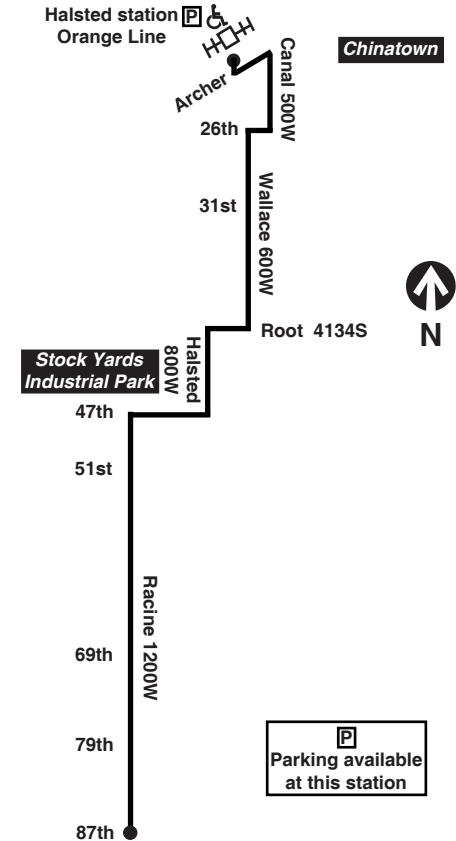

am light face pm bold face

Southbound

Leave Halsted Orange Line	31st/Wallace	51st/Racine	69th/Racine	Arrive 87th/Racine
-----	-----	-----	4:21 *	4:27am
-----	-----	-----	4:41 *	4:47
-----	-----	-----	5:00 *	5:06
-----	-----	-----	5:18 *	5:24
-----	-----	-----	5:33 *	5:41
5:16am	5:23am	5:37am	5:46	5:56
-----	-----	-----	5:49 *	5:57
5:36	5:43	5:57	6:06	6:16
5:55	6:02	6:16	6:25	6:35
-----	-----	-----	6:31 *	6:39
6:13	6:20	6:34	6:44	6:54
6:30	6:38	6:51	7:02	7:13
-----	-----	-----	7:10 *	7:18
6:47	6:55	7:08	7:19	7:31
7:04	7:12	7:25	7:36	7:48
7:21	7:28	7:42	7:53	8:04
7:35	7:42	7:56	8:07	8:18
7:49	7:56	8:10	8:21	8:32
8:02	8:09	8:23	8:34	8:45
8:15	8:22	8:35	8:45	8:56
8:29	8:36	8:49	8:59	9:10
8:44	8:51	9:04	9:14	9:25
9:00	9:07	9:21	9:31	9:42
9:17	9:24	9:38	9:48	9:59
9:35	9:42	9:56	10:06	10:17
9:54	10:01	10:15	10:25	10:37
10:13	10:20	10:34	10:44	10:56
10:32	10:39	10:54	11:05	11:17

\* trip begins/ends at 74th/Racine at time shown