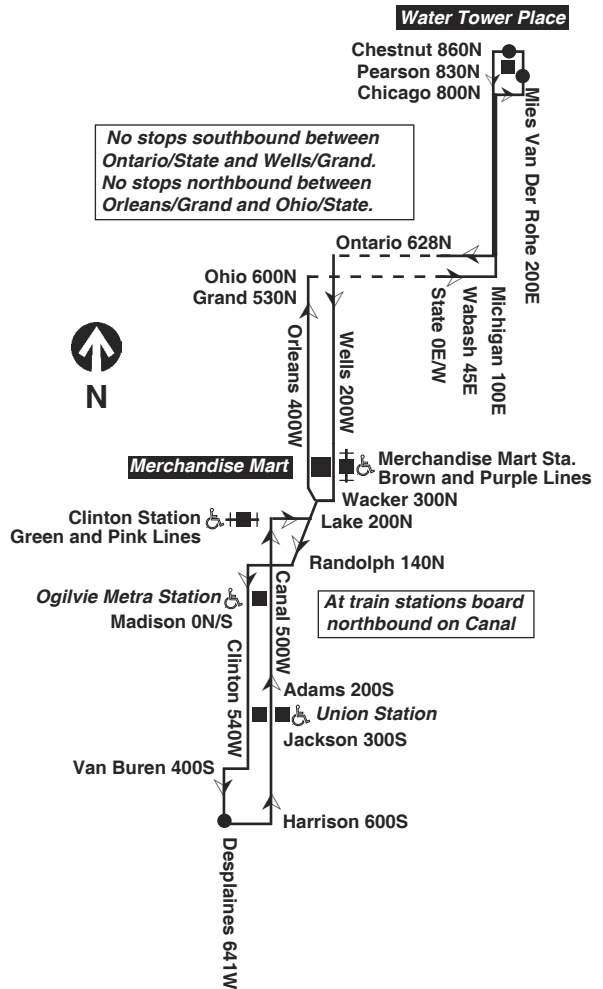

CTA Bike & Ride

Bicycle racks are available on the front exteriors of CTA buses. Bicycles can be placed on bicycle racks during normal hours of operation for each route. Racks accommodate two (2) bicycles at a time. Bicycles are also permitted on CTA trains during certain hours.

Para obtener mayor información, en Español, llame al Centro de Información: 312-836-7000.

Chicago Transit Authority

125 ♿

Water Tower Express

Effective August 22, 2022

Monday thru Friday

125 Water Tower Express

Northbound

Leave Harrison/ Desplaines	Ogilvie Metra Station	Pearson/Mies Van Der Rhoe	Arrive Chestnut/Mies Van der Rohe
6:15am	6:20am	----	6:37am
6:35	6:40	----	6:57
6:54	7:00	----	7:18
7:07	7:14	----	7:34
7:20	7:27	----	7:48
7:33	7:40	----	8:03
7:44	7:52	----	8:15
7:52	8:00	----	8:23
8:00	8:08	----	8:33
8:10	8:18	----	8:42
8:20	8:28	----	8:52
8:30	8:38	----	9:03
8:44	8:51	----	9:15
9:00	9:06	----	9:28
9:20	9:26	----	9:48
then no midday service until			
2:50pm	2:55pm	3:13pm	----
3:10	3:16	3:35	----
3:30	3:36	3:55	----
3:50	3:56	4:15	----
4:10	4:16	4:37	----
4:30	4:37	4:59	----
4:50	4:57	5:22	----
5:09	5:16	5:42	----
5:29	5:36	6:02	----
5:49	5:55	6:19	----
6:09	6:14	6:36	----
6:29	6:34	6:55	----
6:49	6:54	7:14	----

Southbound

Leave Chestnut/Mies Van der Rohe	Michigan/ Erie	Arrive Harrison/ Desplaines
6:40am	6:44am	7:01am
7:00	7:04	7:22
7:20	7:24	7:45
7:40	7:44	8:10
8:00	8:05	8:35
8:20	8:25	8:55
8:40	8:45	9:14
9:00	9:05	9:32
9:20	9:25	9:52
then no midday service until		
2:50pm	2:57pm	3:15pm
3:10	3:17	3:35
3:27	3:35	3:55
3:44	3:51	4:12
4:00	4:08	4:31
4:17	4:24	4:48
4:33	4:41	5:06
4:43	4:50	5:17
4:52	5:00	5:27
5:06	5:13	5:41
5:20	5:27	5:55
5:34	5:41	6:08
5:48	5:55	6:19
6:02	6:09	6:31
6:21	6:28	6:50
6:41	6:47	7:06
7:00	7:06	7:23
7:20	7:26	7:43