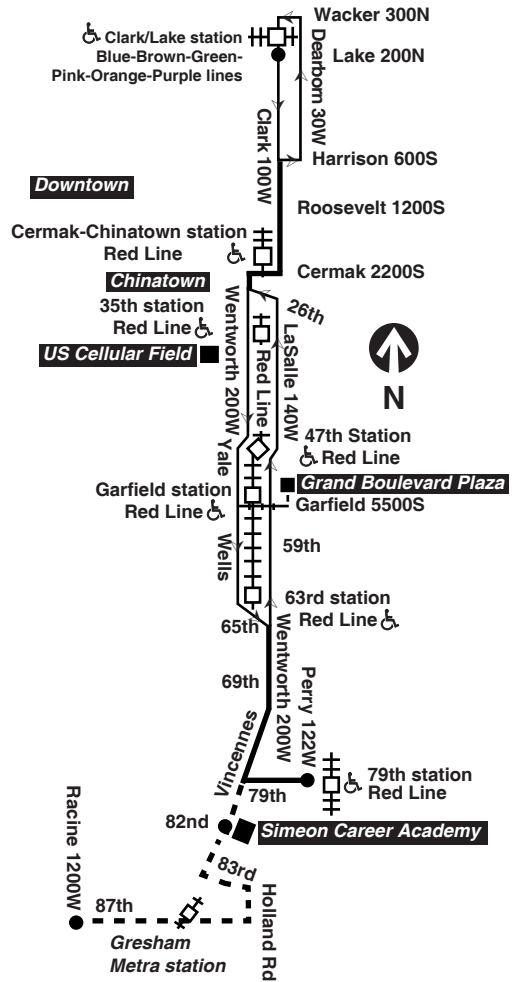

Chicago Transit Authority

24 ♿

Wentworth

Effective March 31, 2014

Additional service may be provided on school days, late August through June

Monday thru Friday

24 Wentworth

Northbound

V - begins/ends at Vincennes/78th at time shown.

W - ends at Wentworth/59th at time shown.

am light face pm bold face