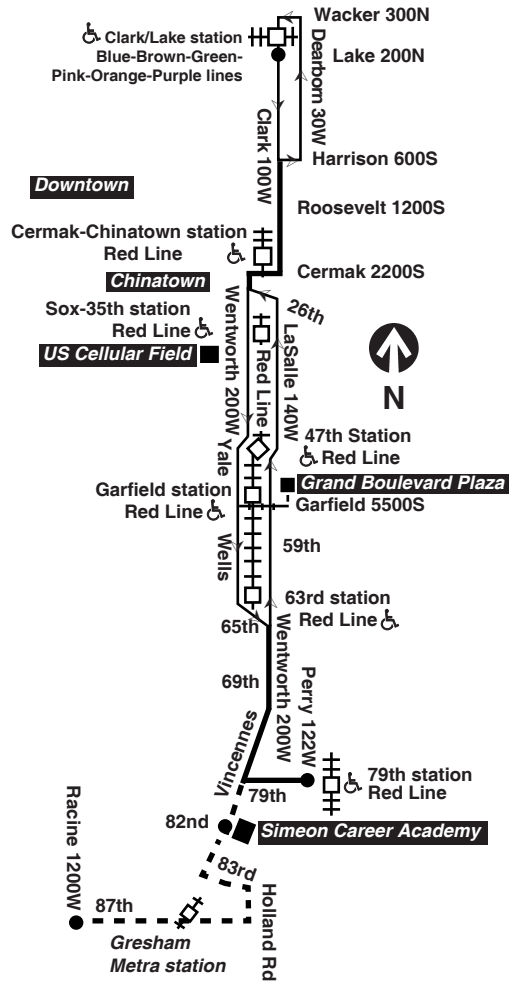

CTA Bike & Ride

Bicycle racks are available on the front exteriors of CTA buses. Bicycles can be placed on bicycle racks during normal hours of operation for each route. Racks accommodate two (2) bicycles at a time. Bicycles are also permitted on CTA trains during certain hours.

Please Stand Up ♿

for Seniors and People with Disabilities

Federal law requires priority seating be designated for seniors and people with disabilities.

Supplementary service may be provided over portions of this route in addition to the trips shown. Please check destination signs and announcements when boarding buses.

For more Information call the RTA Travel Information Center in Chicago: 312-836-7000. Open 5 a.m. until 1 a.m. every day.

Para obtener mayor información, en Español, llame al Centro de Información: 312-836-7000.

Chicago Transit Authority

24 ♿

Wentworth

Effective December 21, 2015
Additional service may be provided
on school days, September through June