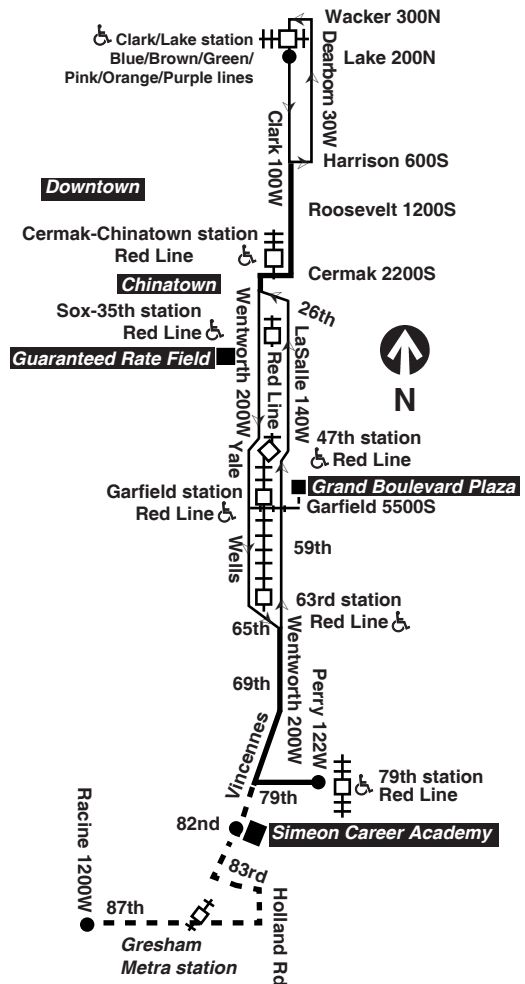

CTA Bike & Ride

Bicycle racks are available on the front exteriors of CTA buses. Bicycles can be placed on bicycle racks during normal hours of operation for each route. Racks accommodate two (2) bicycles at a time. Bicycles are also permitted on CTA trains during certain hours.

Please Stand Up ♿

for Seniors and People with Disabilities

Federal law requires priority seating be designated for seniors and people with disabilities.

Supplementary service may be provided over portions of this route in addition to the trips shown. Please check destination signs and announcements when boarding buses.

For more Information call the RTA Travel Information Center in Chicago: 312-836-7000. Open 6am until 7pm, Monday thru Saturday.

Para obtener mayor información, en Español, llame al Centro de Información: 312-836-7000.

Chicago Transit Authority

24 ♿

Wentworth

Effective June 15, 2020

Additional service may be provided on school days, September through June