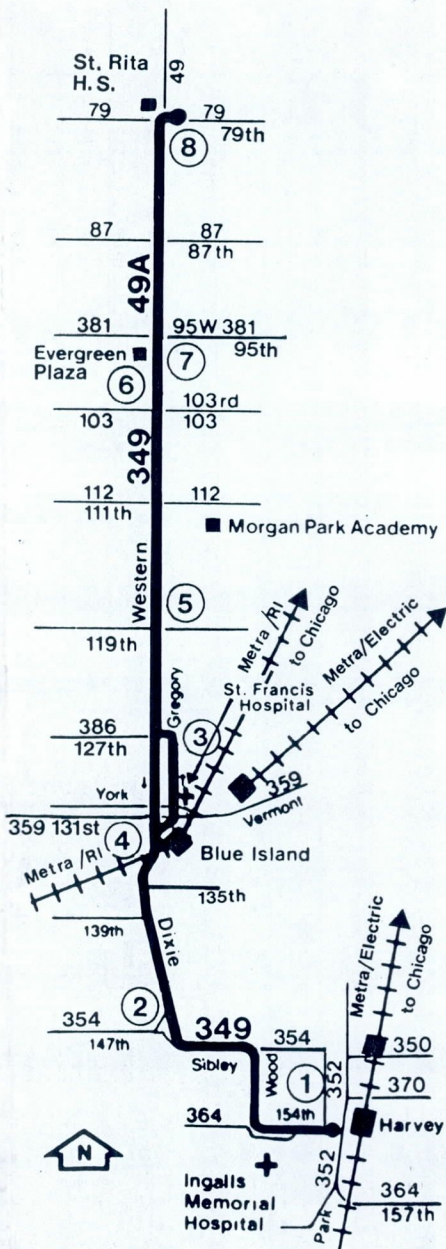

EXACT FARE REQUIRED

DRIVER HAS NO CHANGE

REGULAR FARES	PEAK	OFF-PEAK
Adult	$1.15	$1.15
Pace Transfer	.10	.10
Transfer to CTA	.65	.40
Reduced	.55	.55
Pace Transfer	.05	.05
Transfer to CTA	.35	.20

CTA BUS FARES	PEAK	OFF-PEAK
Adult	$1.50	1.25
CTA Transfer	.30	.30
Reduced	.75	.60
CTA Transfer	.15	.15

PASSES/TICKETS	Regular	Reduced
PACE/CTA Monthly Passport	$78.00	35.00
PACE/CTA Weekly Pass	20.50	--
Pace Link-Up Passport	36.00	--
Pace Ten-Ride Plus Tickets	11.50	5.50
Ten-Ride Tickets not valid on CTA		

FARE INFORMATION

Peak fares are charged 6-10 a.m. and 3-7 p.m., weekdays, except holidays (New Year's Day, Memorial Day, July 4th, Labor Day, Thanksgiving, and Christmas).

Reduced fares include children ages 7-11, senior citizens, and persons with disabilities (with RTA Reduced Fare Card), and students (high school or younger with appropriate identification) to and from school only on school days, between 6:00 a.m. and 8:00 p.m.

When accompanied by an adult fare paying passenger, a maximum of two children can ride **FREE** under age 7.

INFORMATION CENTER

If you need transit information please call:

The RTA Travel Information Center, open daily from 5:00 a.m. to 1:00 a.m.

836-7000

TDD # (For **HEARING IMPAIRED ONLY**)

1-(312) 836-4949

Pace Passenger Services, Monday through

Friday from 8:00 a.m. to 5:00 p.m.

1-(708) 364-PACE

CARRIER INFORMATION

349 OPERATED BY: Pace South

For lost and found call (708) 331-0051

49A OPERATED BY: CTA

For lost and found call (708) 664-7200

ADDITIONAL INFORMATION

The schedules, fares and other information in this timetable are subject to change. Pace does not assume responsibility for errors in timetables, nor for inconvenience or damage resulting from delayed trains or buses or failure to make connections.

Bus will stop upon signal to driver at any intersection along the route where it is safe to do so.