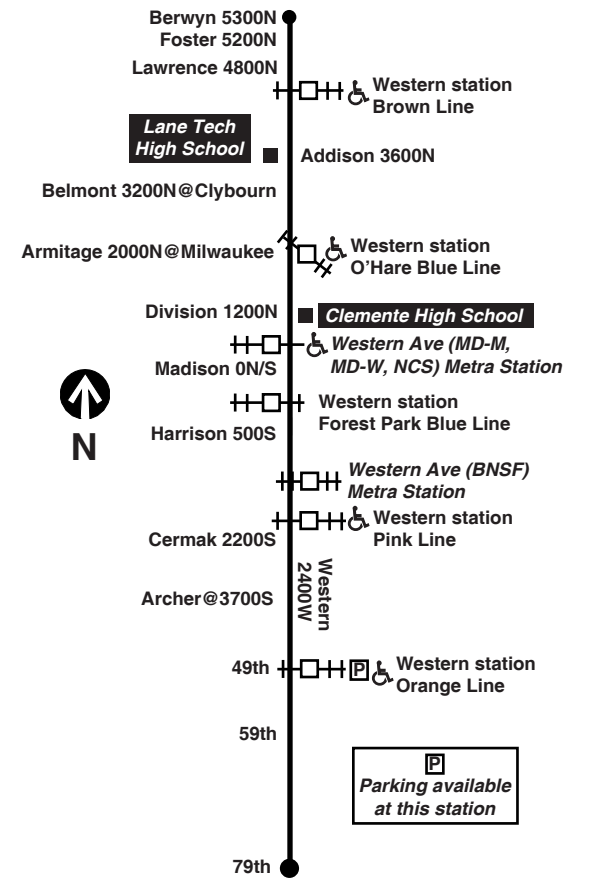

49 Western

Effective Dec. 17, 2023

N49 overnight (owl) service between 79th and Berwyn
 All CTA buses are accessible

Monday thru Friday **#49 Western**

Northbound

LV Western/ 79th	Western/ 59th	Orange Ln Western/ 49th	Blue Ln Western/ Harrison	Blue Ln Western/ Armitage	Western/ Belmont	AR Western/ Berwyn
3:00N	3:09a	3:14a	3:30a	3:44a	3:50a	4:03a
3:30N	3:39	3:44	4:01	4:15	4:21	4:34
4:00N	4:10	4:14	4:33	4:48	4:54	5:06
4:20	4:30	4:34	4:54	5:08	5:14	5:26
4:34	4:44	4:49	5:09	5:24	5:31	5:43
4:49	4:59	5:04	5:23	5:39	5:45	5:58
5:03	5:14	5:19	5:40	5:57	6:04	6:18
5:17	5:28	5:33	5:55	6:12	6:19	6:34
5:31	5:42	5:47	6:10	6:28	6:36	6:52
5:43	5:55	6:00	6:24	6:43	6:52	7:10
5:55	6:07	6:13	6:38	6:58	7:07	7:26
6:07	6:18	6:24	6:49	7:09	7:18	7:38
6:17	6:29	6:35	7:00	7:20	7:29	7:48
6:29	6:40	6:46	7:11	7:31	7:40	8:00
6:41	6:52	6:58	7:23	7:43	7:52	8:12
6:54	7:05	7:11	7:36	7:56	8:05	8:25
7:07	7:19	7:25	7:51	8:10	8:19	8:37

Table with 8 columns showing departure times from 6:30 to 2:30N.

N - N49 overnight (owl) service

Southbound

Table with 8 columns: LV Western/Berwyn, Western/Belmont, Blue Ln Western/Armitage, Blue Ln Western/Harrison, Orange Ln Western/49th, Western/59th, AR Western/79th. Rows show departure times from 3:12N to 9:42N.

Table with 8 columns showing departure times from 9:41 to 2:42N.

Sunday/holiday

#49 Western

Northbound

Table with 8 columns: LV Western/79th, Western/59th, Orange Ln Western/49th, Blue Ln Western/Harrison, Blue Ln Western/Armitage, Orange Ln Western/Belmont, AR Western/Berwyn. Rows show departure times from 3:00N to 9:36N.

Southbound

Table with 8 columns: LV Western/Berwyn, Western/Belmont, Blue Ln Western/Armitage, Blue Ln Western/Harrison, Orange Ln Western/49th, Western/59th, AR Western/79th. Rows show departure times from 3:12N to 10:50N.