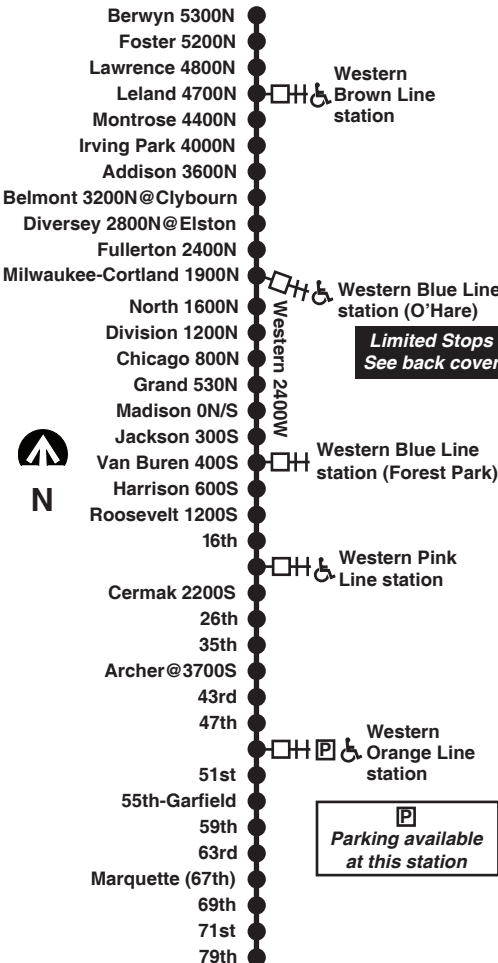

Chicago Transit Authority

X49

Western Express

Effective September 5, 2016

Monday thru Friday

X49 Western Express

Northbound

Lv 79th/ Western Terminal	Orange Line 49th/ Western	Archer/ Western	Blue Line Harrison/ Western	Blue Line Milwaukee/ Western	Arrive Berwyn/ Western
5:30am	5:46am	5:53am	6:05am	6:17am	6:34am
5:40	5:56	6:03	6:15	6:27	6:44
5:49	6:05	6:12	6:25	6:38	6:56
5:57	6:13	6:20	6:33	6:47	7:08
6:04	6:20	6:27	6:41	6:56	7:19
6:10	6:26	6:33	6:47	7:03	7:27
6:15	6:31	6:38	6:52	7:08	7:33
6:19	6:36	6:43	6:58	7:14	7:39
6:24	6:41	6:48	7:02	7:19	7:44
6:28	6:46	6:53	7:08	7:25	7:51
6:33	6:50	6:58	7:13	7:30	7:56
6:37	6:55	7:03	7:18	7:36	8:02
6:42	7:00	7:07	7:23	7:40	8:07
6:46	7:04	7:12	7:27	7:45	8:12
6:51	7:09	7:16	7:32	7:49	8:16
6:55	7:13	7:21	7:36	7:54	8:21
7:00	7:18	7:26	7:41	7:59	8:26
7:06	7:24	7:31	7:47	8:04	8:31
7:12	7:30	7:37	7:53	8:10	8:37
7:18	7:36	7:43	7:59	8:16	8:43
7:24	7:42	7:49	8:05	8:22	8:48
7:32	7:50	7:57	8:13	8:30	8:55
7:43	8:00	8:07	8:22	8:39	9:04
7:54	8:11	8:18	8:33	8:49	9:14
8:06	8:23	8:30	8:45	9:01	9:25
8:19	8:36	8:43	8:58	9:14	9:38
8:32	8:49	8:56	9:11	9:27	9:50
8:46	9:02	9:08	9:23	9:39	10:01
9:00	9:16	9:22	9:37	9:52	10:14

Southbound

Berwyn
Foster
Lawrence
Leland-Western Brown Line station
Montrose
Irving Park
Addison
Belmont at Clybourn
Diversey at Elston
Fullerton
Milwaukee-Western Blue Line station (O'Hare)
North
Division
Chicago
Grand
Madison
Jackson
Van Buren-Western Blue Line (Forest Park) station
Roosevelt
16th
Western Pink Line station
Cermak
26th
35th
Archer
43rd
47th
Western Orange Line station
51st
55th (Garfield)
59th
63rd
Marquette (67th)
69th
71st
79th terminal