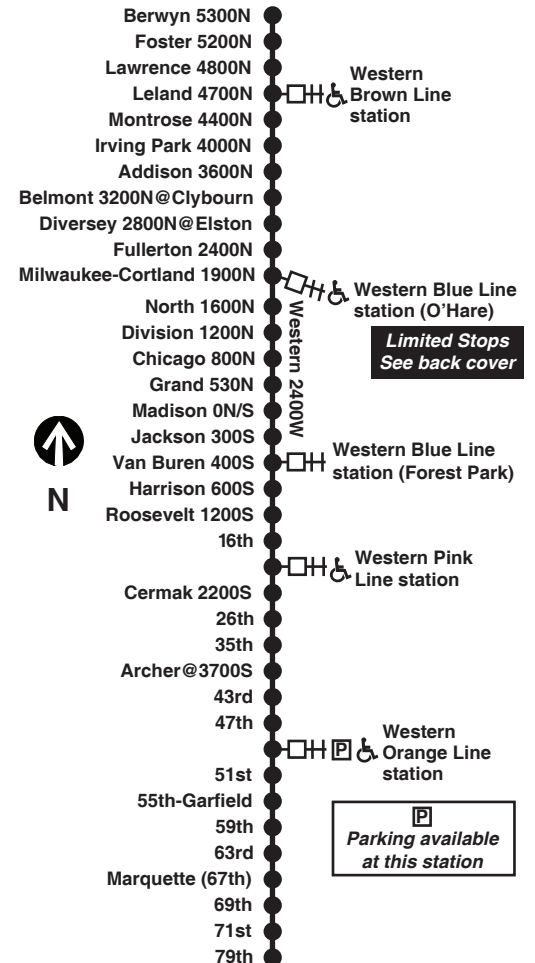

For more information call the RTA Travel Information Center in Chicago: 312-836-7000. Open 6am until 7pm, Monday thru Saturday.

Para obtener mayor información, en Español, llame al Centro de Información: 312-836-7000.

Chicago Transit Authority

X49

Western Express

Effective December 17, 2018

Monday thru Friday

X49 Western Express

X49 Western Express - Stops

Northbound

Northbound

79th terminal
71st
69th
Marquette (67th)
63rd
59th
55th (Garfield)
51st
Western Orange Line station
47th
43rd
Archer
35th
26th
Cermak
Western Pink Line station
16th
Roosevelt
Harrison
Van Buren-Western Blue Line (Forest Park) station
Jackson
Madison
Grand
Chicago
Division
North
Milwaukee-Western Blue Line station (O'Hare)
Fullerton
Diversey at Elston
Belmont at Clybourn station
Addison
Irving Park
Montrose
Leland-Western Brown Line station
Lawrence
Foster
Berwyn

Southbound

Berwyn
Foster
Lawrence
Leland-Western Brown Line station
Montrose
Irving Park
Addison
Belmont at Clybourn
Diversey at Elston
Fullerton
Milwaukee-Western Blue Line station (O'Hare)
North
Division
Chicago
Grand
Madison
Jackson
Van Buren-Western Blue Line (Forest Park) station
Roosevelt
16th
Western Pink Line station
Cermak
26th
35th
Archer
43rd
47th
Western Orange Line station
51st
55th (Garfield)
59th
63rd
Marquette (67th)
69th
71st
79th terminal