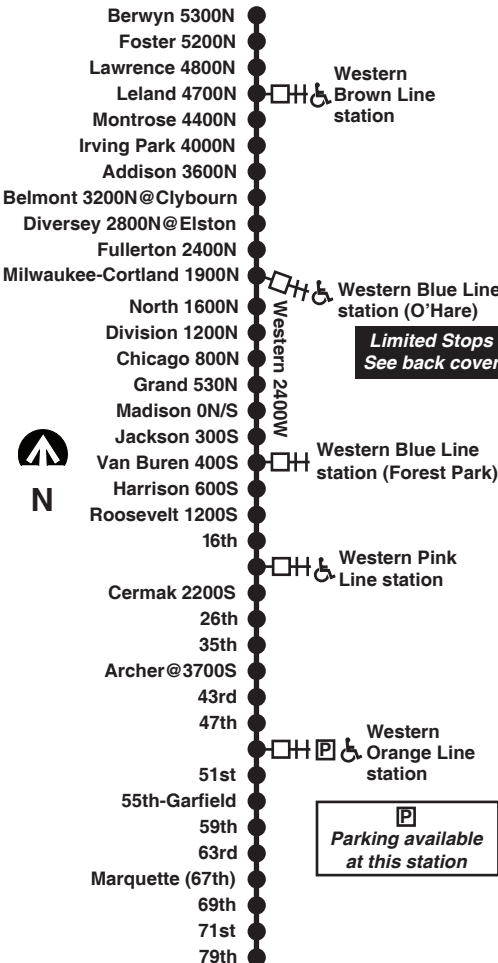

For more information call the RTA Travel Information Center in Chicago: 312-836-7000. Open 6am until 7pm, Monday thru Saturday.

Para obtener mayor información, en Español, llame al Centro de Información: 312-836-7000.

Chicago Transit Authority

X49

Western Express

Effective June 17, 2019

Monday thru Friday

X49 Western Express

X49 Western Express - Stops

Northbound

Northbound

79th terminal
 71st
 69th
 Marquette (67th)
 63rd
 59th
 55th (Garfield)
 51st
 Western Orange Line
 station
 47th
 43rd
 Archer
 35th
 26th
 Cermak
 Western Pink Line station
 16th
 Roosevelt
 Harrison
 Van Buren-Western
 Blue Line (Forest Park)
 station
 Jackson
 Madison
 Grand
 Chicago
 Division
 North
 Milwaukee-Western
 Blue Line station
 (O'Hare)
 Fullerton
 Diversey at Elston
 Belmont at Clybourn
 Addison
 Irving Park
 Montrose
 Leland-Western
 Brown Line station
 Lawrence
 Foster
 Berwyn

Southbound

Berwyn
 Foster
 Lawrence
 Leland-Western
 Brown Line station
 Montrose
 Irving Park
 Addison
 Belmont at Clybourn
 Diversey at Elston
 Fullerton
 Milwaukee-Western
 Blue Line station
 (O'Hare)
 North
 Division
 Chicago
 Grand
 Madison
 Jackson
 Van Buren-Western
 Blue Line (Forest Park)
 station
 Roosevelt
 16th
 Western Pink Line station
 Cermak
 26th
 35th
 Archer
 43rd
 47th
 Western Orange Line
 station
 51st
 55th (Garfield)
 59th
 63rd
 Marquette (67th)
 69th
 71st
 79th terminal