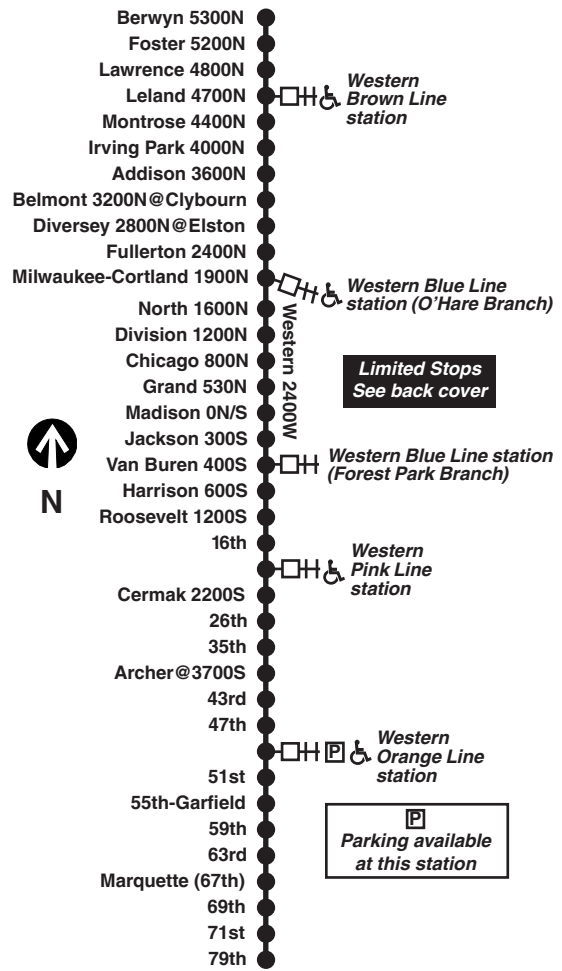

**X49 Western Express**

Effective Jun. 10, 2024

 All CTA buses are accessible

**Monday thru Friday**

**#X49 Western Express**

**#X49 Western Express stops**

**Northbound**

LV Western/ 79th Tmnl	Western Orange Ln	Western/ Archer	Western Blue Ln (Forest Pk)	Western Blue Ln (O'Hare)	AR Western/ Berwyn	
5:30a	5:35a	5:46a	5:53a	6:05a	6:17a	6:34a
5:40	5:45	5:56	6:03	6:15	6:27	6:44
5:49	5:54	6:05	6:12	6:25	6:38	6:56
5:56	6:02	6:13	6:20	6:33	6:47	7:08
6:03	6:08	6:19	6:26	6:40	6:54	7:17
6:08	6:13	6:24	6:31	6:45	7:01	7:25
6:12	6:18	6:29	6:36	6:50	7:05	7:30
6:16	6:22	6:33	6:40	6:54	7:10	7:35
6:20	6:25	6:37	6:44	6:58	7:14	7:40
6:24	6:29	6:41	6:48	7:02	7:19	7:44
6:28	6:34	6:46	6:53	7:08	7:25	7:51
6:33	6:39	6:50	6:58	7:13	7:30	7:56
6:37	6:43	6:55	7:03	7:18	7:36	8:02
6:42	6:48	7:00	7:08	7:23	7:41	8:08
6:47	6:53	7:05	7:13	7:28	7:46	8:13
6:52	6:58	7:10	7:18	7:33	7:51	8:18
6:58	7:04	7:16	7:23	7:39	7:56	8:23
7:04	7:10	7:22	7:29	7:45	8:02	8:29
7:10	7:16	7:28	7:36	7:51	8:09	8:35
7:17	7:23	7:35	7:43	7:58	8:16	8:42
7:25	7:31	7:43	7:50	8:06	8:23	8:49
7:33	7:39	7:51	7:58	8:14	8:31	8:56
7:43	7:48	8:00	8:07	8:22	8:39	9:04
7:54	7:59	8:11	8:18	8:33	8:49	9:14
8:06	8:11	8:23	8:30	8:45	9:01	9:25
8:19	8:24	8:36	8:43	8:58	9:14	9:38
8:32	8:37	8:49	8:56	9:11	9:27	9:50
8:46	8:51	9:02	9:08	9:23	9:39	10:01
9:00	9:05	9:16	9:22	9:37	9:52	10:14