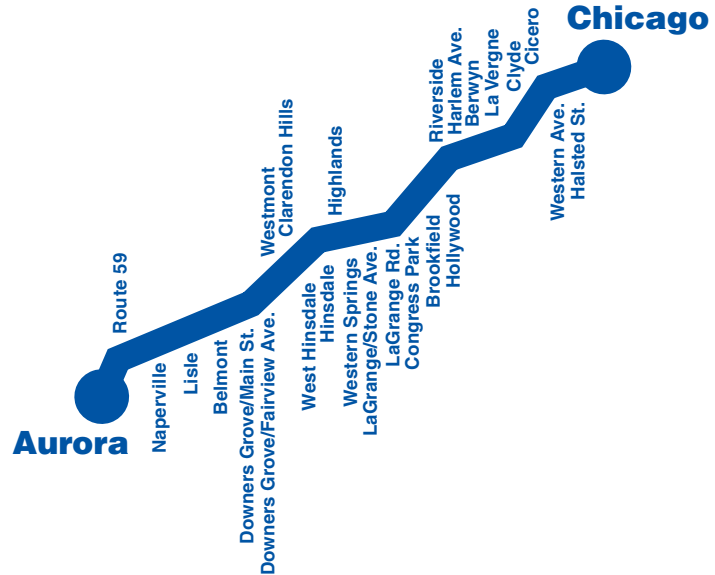

BNSF Railway Company

Chicago to Aurora

BNSF Railway Company

Chicago to Aurora

Metra[®]
The way to really fly.

Effective 2:01 AM, Nov. 22, 2004
BNSF Railway Company
Suburban Service
Time Table No. 24

Metra[®]
The way to really fly.

Effective 2:01 AM, Nov. 22, 2004
BNSF Railway Company
Suburban Service
Time Table No. 24

Welcome to Metra, the finest commuter rail system in the nation. This timetable not only shows the departure and arrival times, it contains information on how to use the Metra system: station information, ticket types and fares, connecting services . . . and phone numbers to call if you still have any questions.