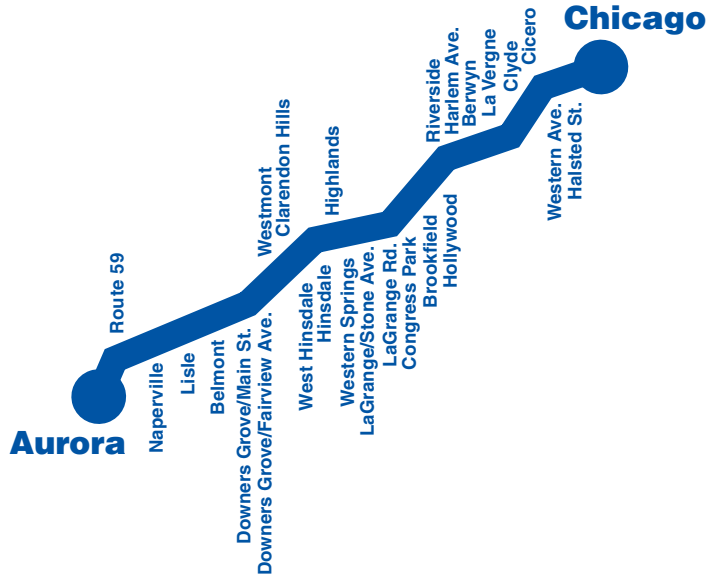

BNSF Railway Company

Chicago to Aurora

BNSF Railway Company

Chicago to Aurora

Metra[®]
The way to really fly.

Effective 2:01 AM, Nov. 22, 2004
BNSF Railway Company
Suburban Service
Time Table No. 24

Metra[®]
The way to really fly.

Effective 2:01 AM, Nov. 22, 2004
BNSF Railway Company
Suburban Service
Time Table No. 24

Welcome to Metra, the finest commuter rail system in the nation. This timetable not only shows the departure and arrival times, it contains information on how to use the Metra system: station information, ticket types and fares, connecting services . . . and phone numbers to call if you still have any questions.