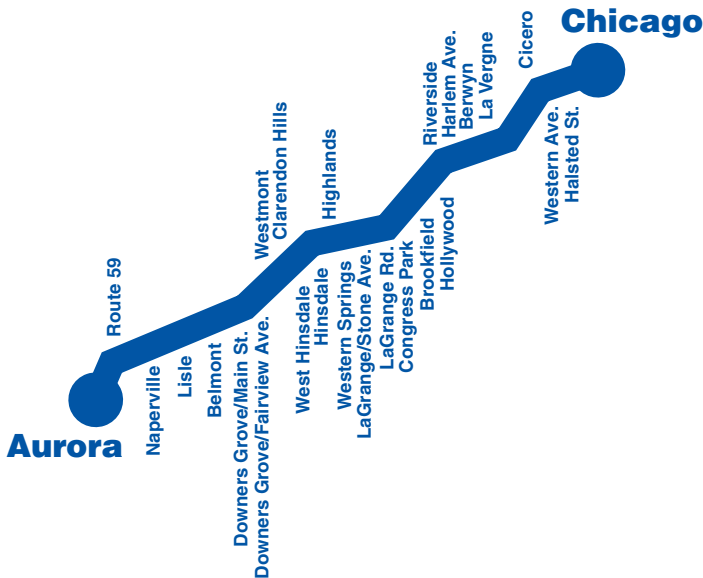

Chicago to Aurora

Chicago to Aurora

EFFECTIVE
APRIL 1, 2007

Metra[®]
The way to really fly.

Timetable No. 25
Effective April 1, 2007

Metra[®]
The way to really fly.

Timetable No. 25
Effective April 1, 2007

Welcome to Metra, the finest commuter rail system in the nation. This timetable not only shows the departure and arrival times, it contains information on how to use the Metra system: station information, ticket types and fares, connecting services . . . and phone numbers to call if you still have any questions.

Metra Web Site: www.metrarail.com

Come ride with Metra – wherever you're headed in our six-county region, it's the way to *really* fly. We look forward to welcoming you aboard soon!

Aurora to Chicago – Monday through Friday