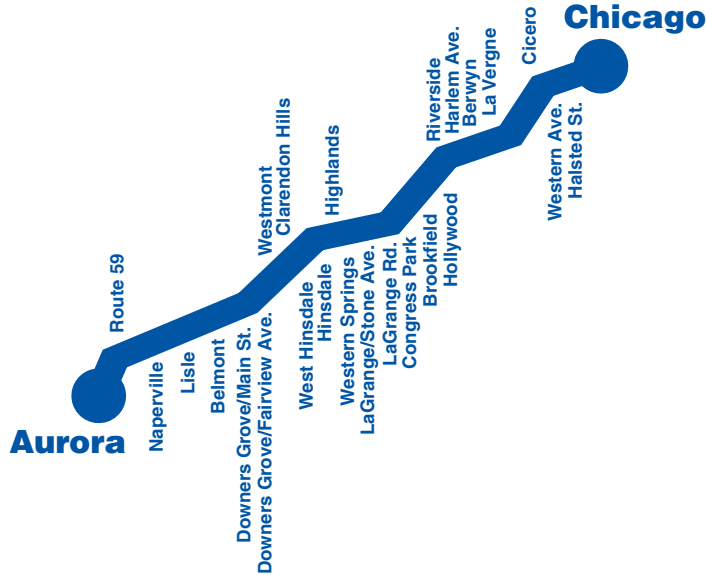

Chicago to Aurora

Chicago to Aurora

Welcome to Metra, the finest commuter rail system in the nation. This timetable not only shows the departure and arrival times, it contains information on how to use the Metra system: station information, ticket types and fares, connecting services . . . and phone numbers to call if you still have any questions.

Metra Web Site: www.metrarail.com

Come ride with Metra – wherever you're headed in our six-county region, it's the way to *really* fly. We look forward to welcoming you aboard soon!

Aurora to Chicago – Monday through Friday