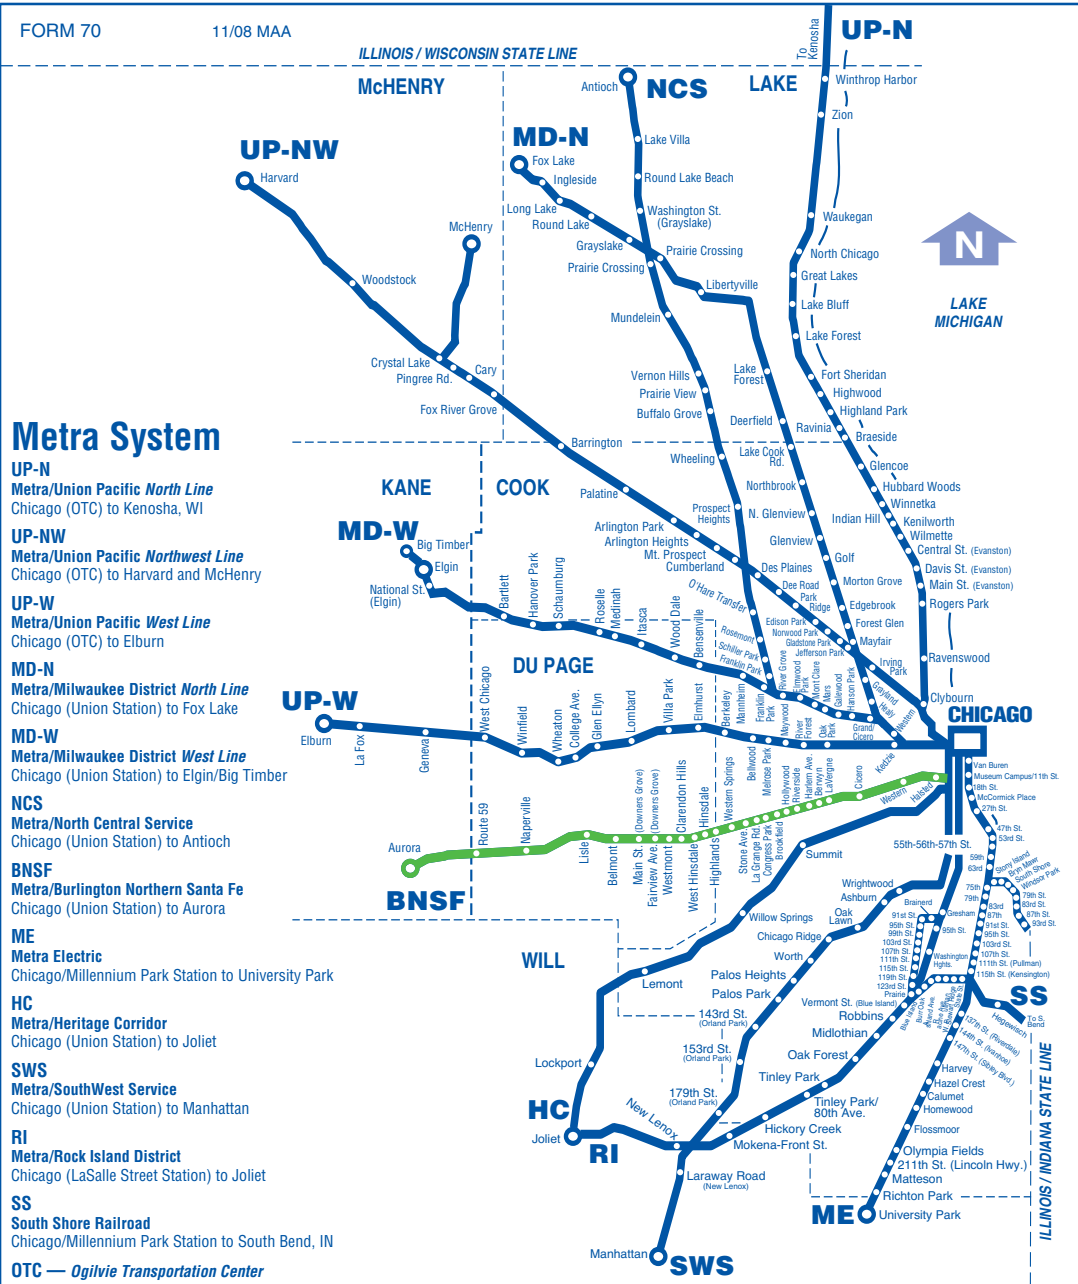

Metra Territory . . .

Metra operates 11 commuter rail lines that provide service to over 230 outlying stations in the six-county area of northeast Illinois.

Flexible schedules, convenient connections, and assorted fare programs make Metra the smart and economical travel choice to many destinations.

So why drive. Learn to fly on Metra.

Your Electronic Ticket To Savings

Metra Monthly and 10-Ride Tickets Available Through The Internet!

For details visit our web site at www.metra.com

Metra System

- **UP-N**
  Metra/Union Pacific North Line
  Chicago (OTC) to Kenosha, WI
- **UP-NW**
  Metra/Union Pacific Northwest Line
  Chicago (OTC) to Harvard and McHenry
- **UP-W**
  Metra/Union Pacific West Line
  Chicago (OTC) to Elburn
- **MD-N**
  Metra/Milwaukee District North Line
  Chicago (Union Station) to Fox Lake
- **MD-W**
  Metra/Milwaukee District West Line
  Chicago (Union Station) to Elgin/Big Timber
- **NCS**
  Metra/North Central Service
  Chicago (Union Station) to Antioch
- **BNSF**
  Metra/Burlington Northern Santa Fe
  Chicago (Union Station) to Aurora
- **ME**
  Metra Electric
  Chicago/Millennium Park Station to University Park
- **HC**
  Metra/Heritage Corridor
  Chicago (Union Station) to Joliet
- **SWS**
  Metra/SouthWest Service
  Chicago (Union Station) to Manhattan
- **RI**
  Metra/Rock Island District
  Chicago (LaSalle Street Station) to Joliet
- **SS**
  South Shore Railroad
  Chicago/Millennium Park Station to South Bend, IN
- **OTC** — Ogilvie Transportation Center