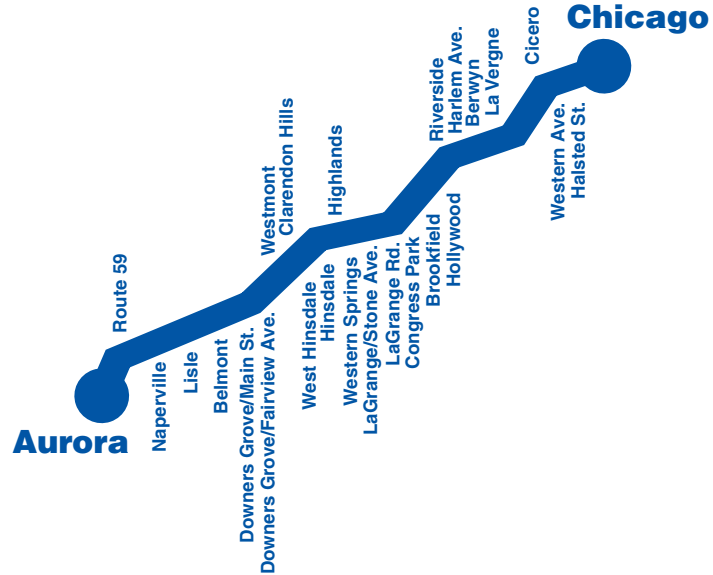

Chicago to Aurora

Chicago to Aurora

Welcome to Metra, the finest commuter rail system in the nation. This timetable not only shows the departure and arrival times, it contains information on how to use the Metra system: station information, ticket types and fares, connecting services . . . and phone numbers to call if you still have any questions.