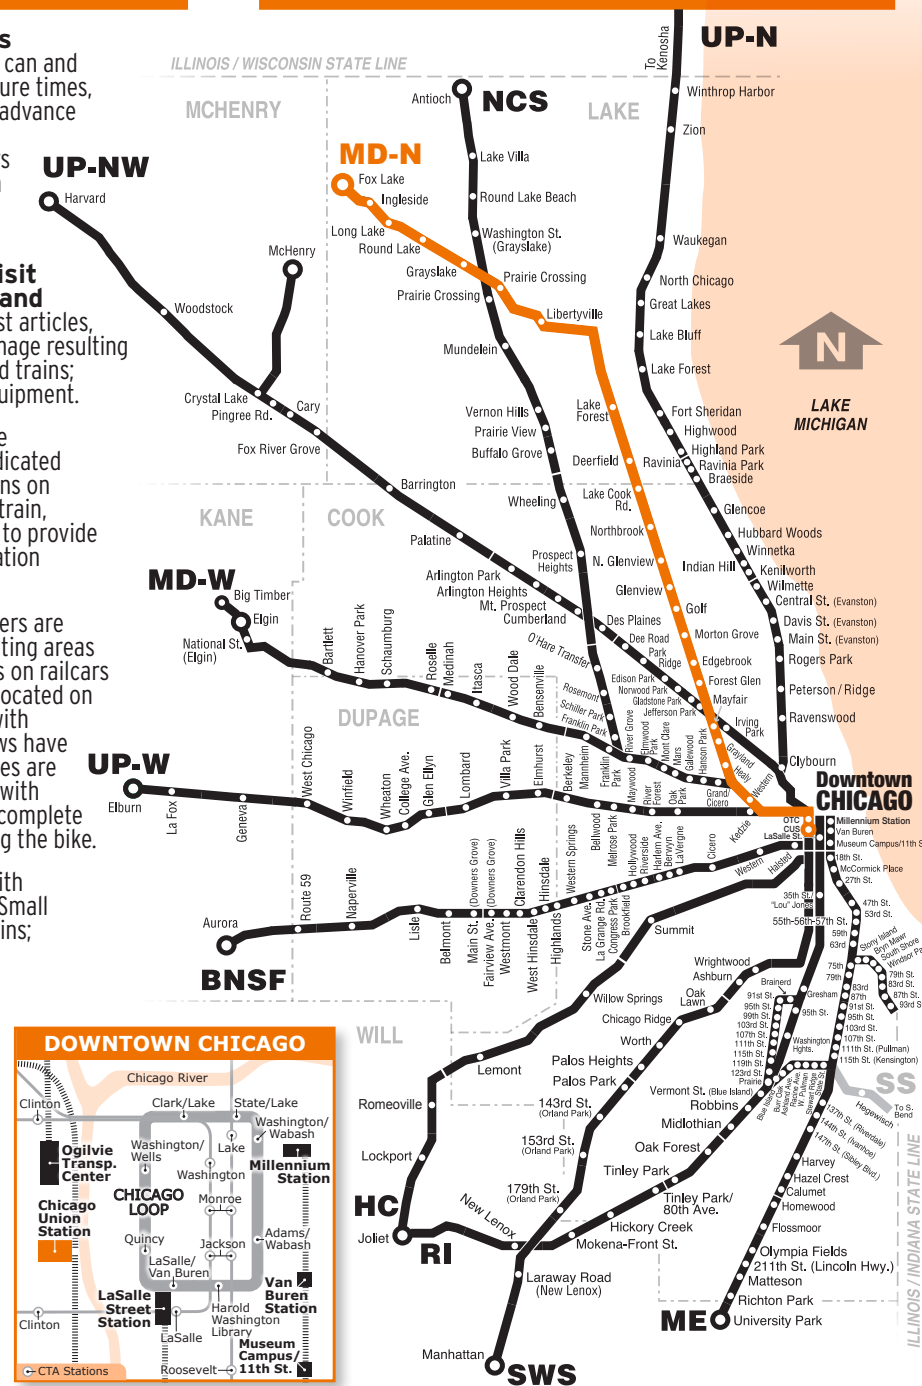

Pets - Service animals assisting customers with disabilities are permitted on trains at all times. Small pets in travel carriers are allowed on certain trains; see metra.com/pets for details.

Quiet Car® Program - Quiet Cars are available on all weekday trains arriving downtown at or before 9 a.m. and departing downtown between 3:30 p.m. and 6:30 p.m. On trains with six or more cars, Quiet Cars are the second cars from both ends. On trains of five cars or less, the Quiet Car is the second car from the engine. Quiet Car is a registered service mark of Amtrak. For more details, go to metra.com/quietcars.

Baggage - There is no checked baggage on Metra trains. Because of limited space, non-folding carriages or other large items cannot be carried. Baggage should not block aisles or other seats.

Stopovers/Transfers - Metra allows stopovers and transfers for riders using One-Way Tickets without additional charge, under certain conditions. Please notify onboard personnel prior to ticket validation.

METRA SYSTEM MAP

FOX LAKE to CHICAGO - Saturday

Zone	Station	Train #	2600 AM	2602 AM	2604 AM	2608 AM	2612 PM	2614 PM	2616 PM	2618 PM	2620 PM	2622 PM
●	4	Fox Lake LV:	5:38	6:45	8:45	10:45	12:45	2:45	4:45		8:25	10:25
●	4	Ingleside	f5:41	f6:48	f8:48	f10:48	f12:48	f2:48	f4:48		f8:28	f10:28
●	4	Long Lake	5:44	6:51	8:51	f10:51	f12:51	f2:51	f4:51		8:31	10:31
●	4	Round Lake	5:47	6:54	8:54	10:54	12:54	2:54	4:54		8:34	10:34
●	4	Grayslake	5:51	7:00	9:00	11:00	1:00	3:00	5:00		8:39	10:39
●	4	Prairie Crossing	5:55	7:04	9:04	11:04	1:04	3:04	5:04		8:42	10:42
●	4	Libertyville	6:01	7:10	9:10	11:10	1:10	3:10	5:10		8:48	10:48
●	4	Lake Forest	6:11	7:20	9:20	11:20	1:20	3:20	5:20	6:46	8:58	10:58
●	4	Deerfield	6:17	7:26	9:26	11:26	1:26	3:26	5:26	6:52	9:04	11:04
●	3	Lake Cook Rd.	6:20	7:29	9:29	11:29	1:29	3:29	5:29	6:55	9:07	11:07
●	3	Northbrook	6:24	7:33	9:33	11:33	1:33	3:33	5:33	6:58	9:10	11:10
●	3	Glen/N.Glenview	6:28	7:37	9:37	11:37	1:37	3:37	5:37	7:02	9:14	11:14
●	3	Glenview	6:31	7:40	9:40	11:40	1:40	3:40	5:40	7:05	9:17	11:17
●	3	Golf	6:34	7:43	9:43	11:43	1:43	3:43	5:43	7:08	9:20	11:20
●	2	Morton Grove	6:37	7:46	9:46	11:46	1:46	3:46	5:46	7:11	9:23	11:23
●	2	Edgebrook	6:41	7:51	9:51	11:51	1:51	3:51	5:51	7:16	9:28	11:28
●	2	Forest Glen	6:44	7:54	9:54	11:54	1:54	3:54	5:54	7:19	9:31	11:31
●	2	Mayfair	6:47	7:57	9:57	11:57	1:57	3:57	5:57	7:22	9:34	11:34
●	2	Grayland	6:49	7:59	9:59	11:59	1:59	3:59	5:59	7:24	9:36	11:36
●	2	Healy	6:52	8:02	10:02	12:02	2:02	4:02	6:02	7:27	9:39	11:39
●	2	Western Ave.	6:57	8:08	10:08	12:08	2:08	4:08	6:08	7:32	9:43	11:43
●	1	Chicago CUS AR:	7:12	8:22	10:22	12:22	2:22	4:22	6:22	7:44	9:58	11:58

CHICAGO to FOX LAKE - Saturday