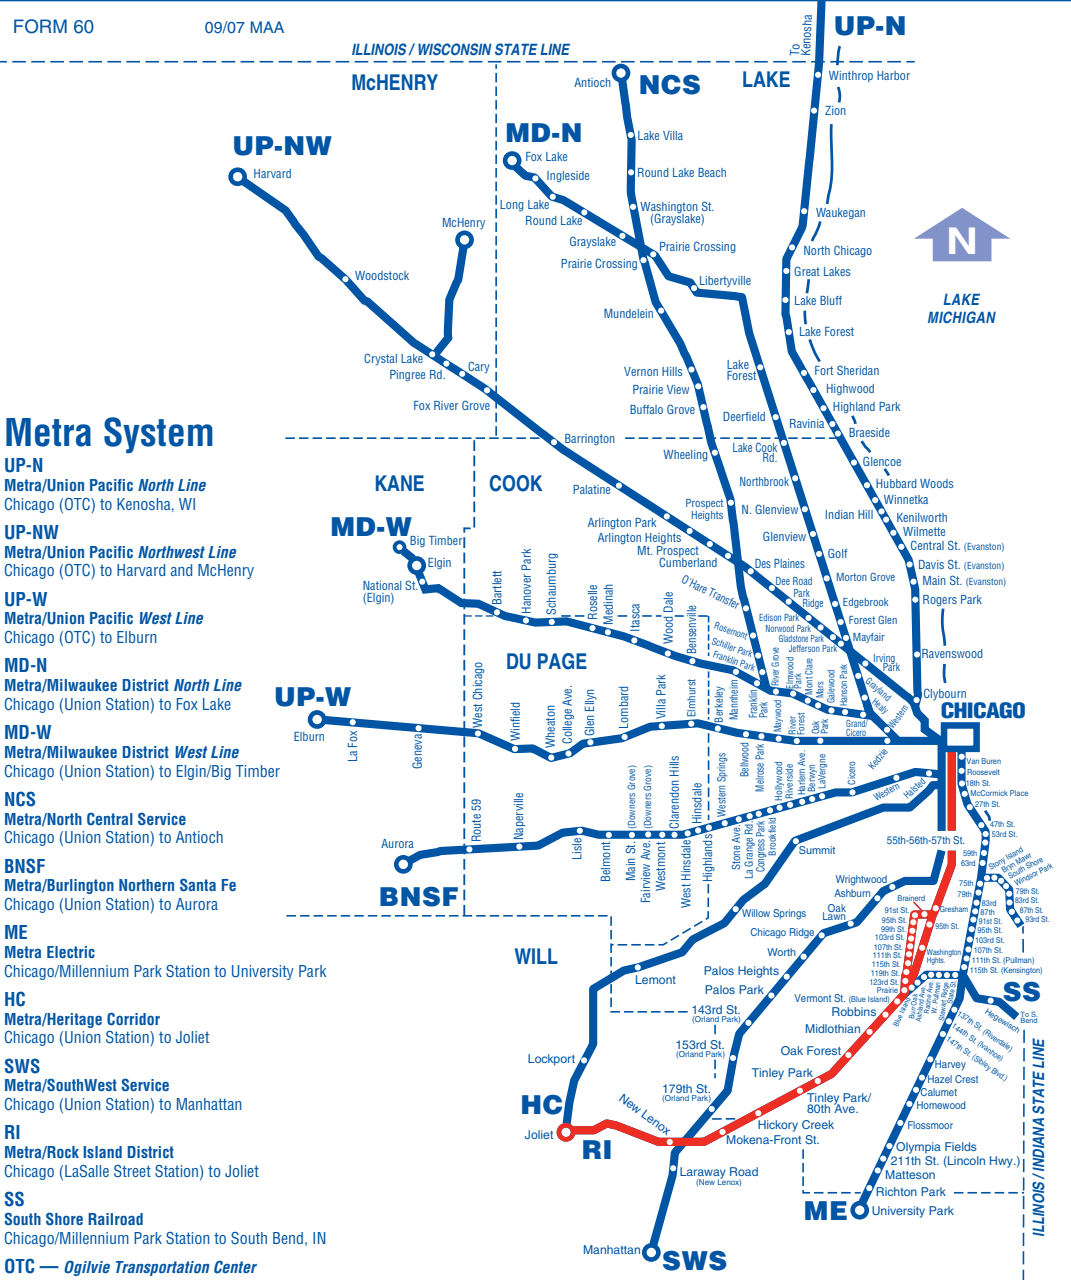

Metra System

- **UP-N**
  Metra/Union Pacific North Line
  Chicago (OTC) to Kenosha, WI
- **UP-NW**
  Metra/Union Pacific Northwest Line
  Chicago (OTC) to Harvard and McHenry
- **UP-W**
  Metra/Union Pacific West Line
  Chicago (OTC) to Elburn
- **MD-N**
  Metra/Milwaukee District North Line
  Chicago (Union Station) to Fox Lake
- **MD-W**
  Metra/Milwaukee District West Line
  Chicago (Union Station) to Elgin/Big Timber
- **NCS**
  Metra/North Central Service
  Chicago (Union Station) to Antioch
- **BNSF**
  Metra/Burlington Northern Santa Fe
  Chicago (Union Station) to Aurora
- **ME**
  Metra Electric
  Chicago/Millennium Park Station to University Park
- **HC**
  Metra/Heritage Corridor
  Chicago (Union Station) to Joliet
- **SWS**
  Metra/SouthWest Service
  Chicago (Union Station) to Manhattan
- **RI**
  Metra/Rock Island District
  Chicago (LaSalle Street Station) to Joliet
- **SS**
  South Shore Railroad
  Chicago/Millennium Park Station to South Bend, IN
- **OTC** — Ogilvie Transportation Center