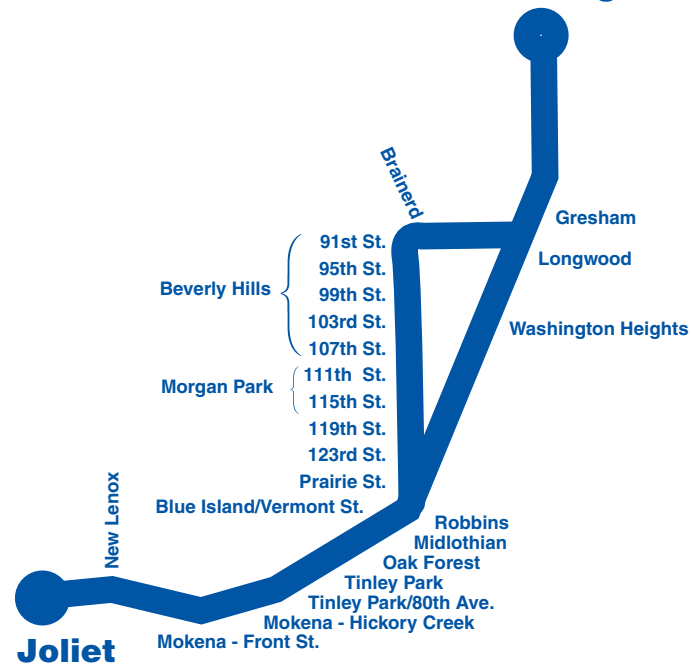

Rock Island District

Chicago to Joliet

Rock Island District

Chicago to Joliet

EFFECTIVE
SEPTEMBER 16, 2007

Chicago

Chicago

Metra[®]
The way to really fly.

Effective Sept. 16, 2007

Metra[®]
The way to really fly.

Effective Sept. 16, 2007

Welcome to Metra, the finest commuter rail system in the nation. This timetable not only shows the departure and arrival times, it contains information on how to use the Metra system: station information, ticket types and fares, connecting services . . . and phone numbers to call if you still have any questions.

First locate at the top of the page in the colored block, the appropriate direction and the day of the week that you plan to travel. Next, identify the boarding station on the farthest left column. Follow across to the right to determine the departure times of trains at that station. Select the train that best meets your personal needs and move down that column to identify the arrival time at your destination station.

NUMBER OF BICYCLES ALLOWED PER TRAIN.

- ACCESSIBLE STATION. ○ PARTIALLY ACCESSIBLE.

CONNECTING SERVICES

CTA Connections

At Metra's LaSalle Street Station, most CTA buses board on Jackson, LaSalle, Dearborn, or State Street, including popular routes to North Michigan Avenue and Illinois Center.