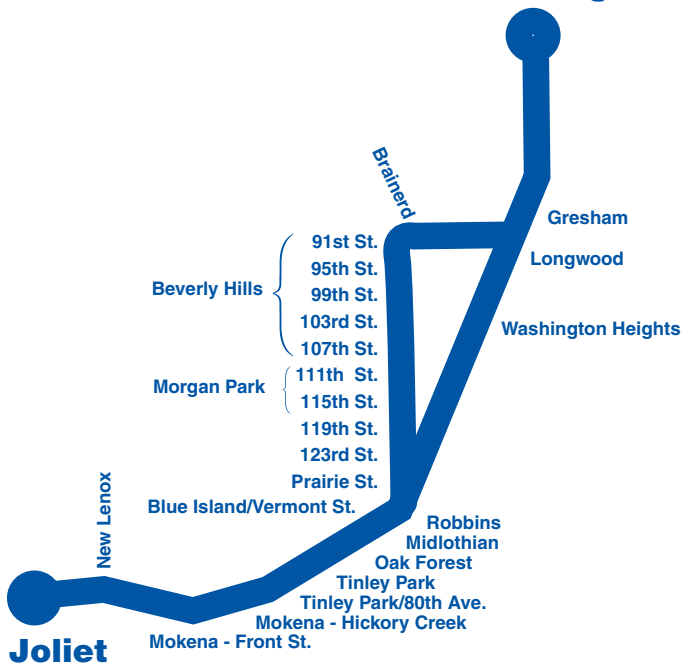

Rock Island District

Chicago to Joliet

Rock Island District

Chicago to Joliet

EFFECTIVE
SEPTEMBER 16, 2007

Chicago

Chicago

Metra[®]
The way to really fly.

Effective Sept. 16, 2007

Metra[®]
The way to really fly.

Effective Sept. 16, 2007

Welcome to Metra, the finest commuter rail system in the nation. This timetable not only shows the departure and arrival times, it contains information on how to use the Metra system: station information, ticket types and fares, connecting services . . . and phone numbers to call if you still have any questions.

NUMBER OF BICYCLES ALLOWED PER TRAIN.

- ACCESSIBLE STATION. ○ PARTIALLY ACCESSIBLE.

CONNECTING SERVICES

CTA Connections

At Metra's LaSalle Street Station, most CTA buses board on Jackson, LaSalle, Dearborn, or State Street, including popular routes to North Michigan Avenue and Illinois Center.