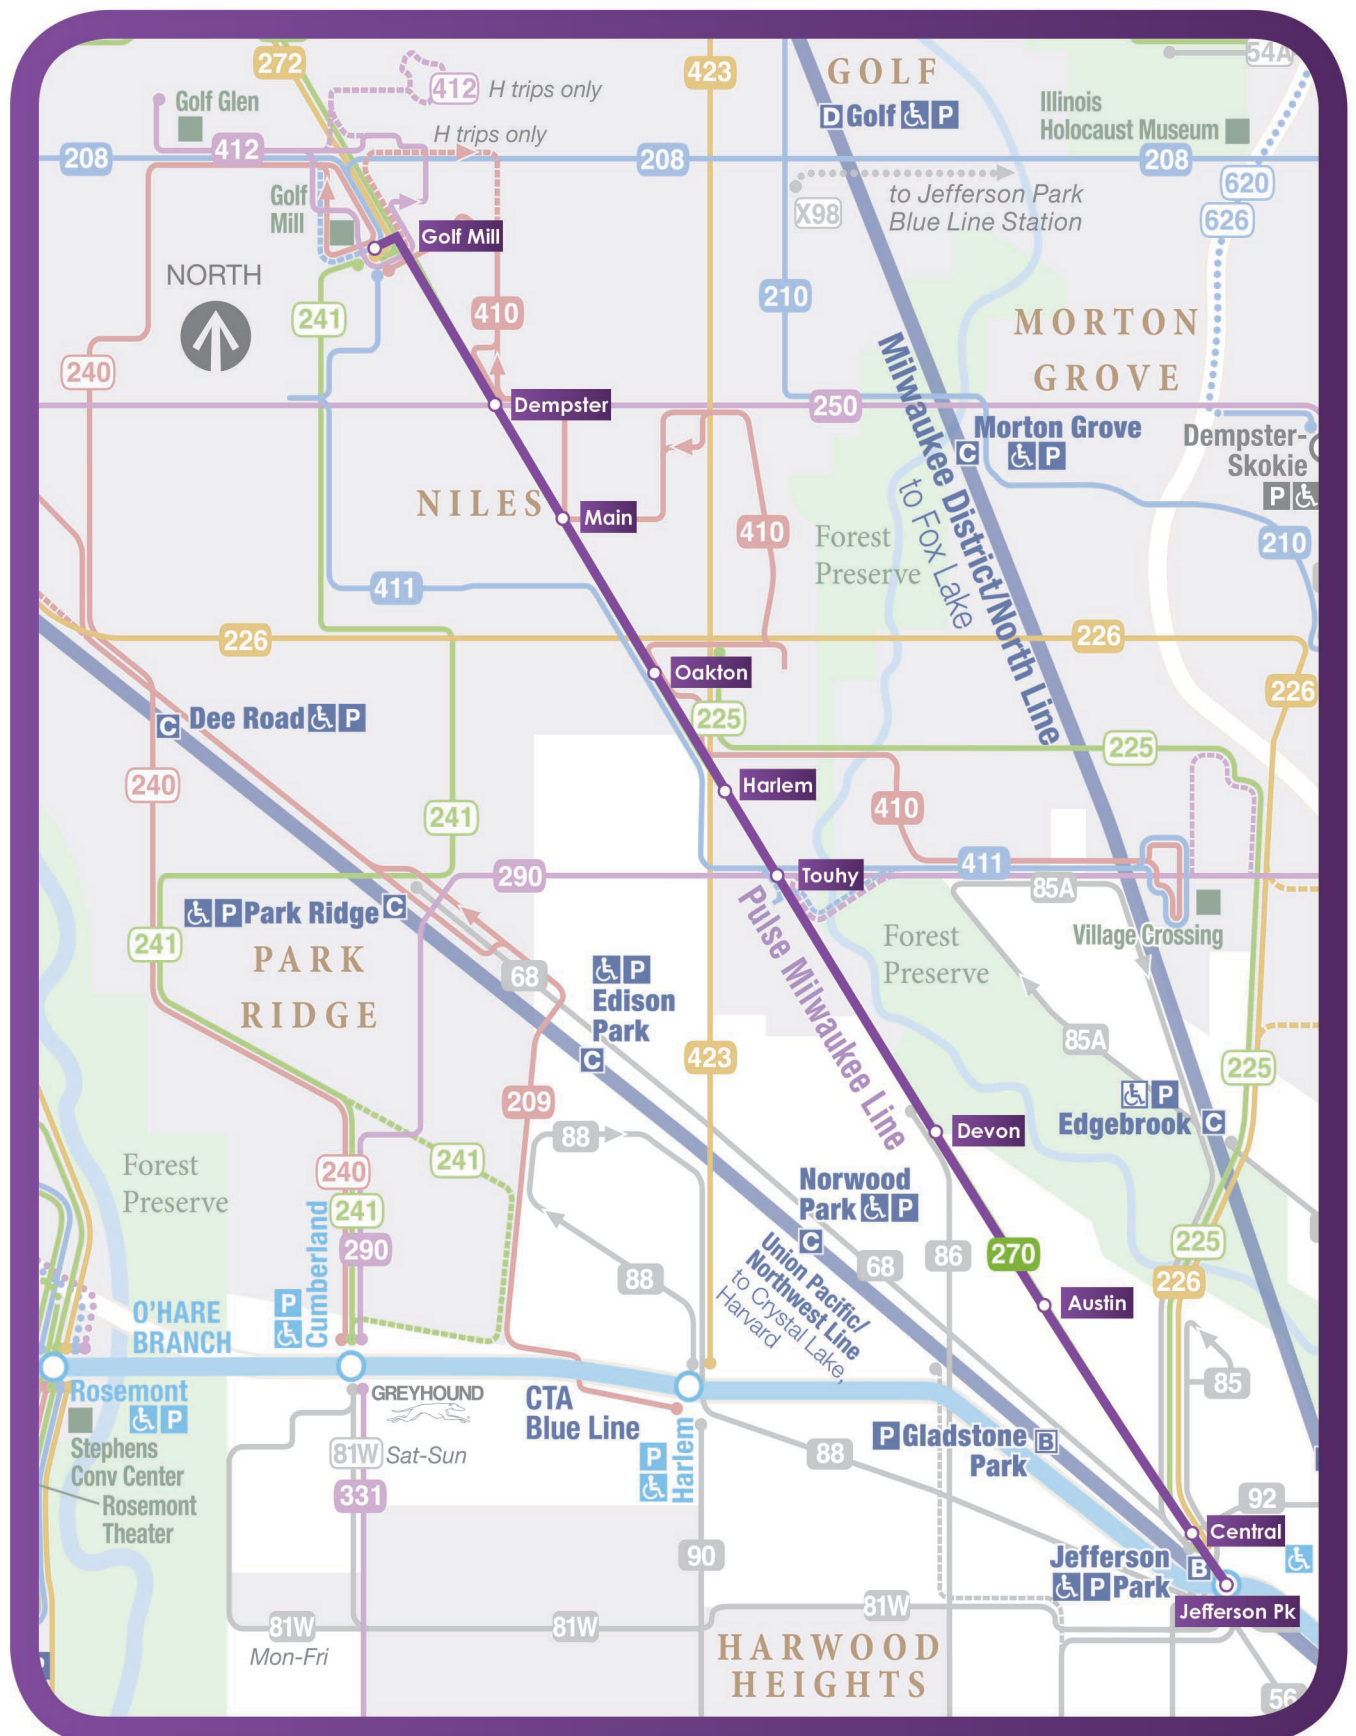

PULSE

Map Legend

CTA Trains

Blue Line
Between O'Hare Airport, Downtown & Forest Park

CTA Buses

- Bus route
- Part-time service
- Certain trips only
- Non-stop service
- Limited stops along bus route
- Route terminal

Pace Buses

- Bus route
- Part-time service
- Certain trips only
- Non-stop express service
- Non-stop express, part-time service
- Limited stops along bus route
- Route terminal
- Pulse Line and station

Metra Commuter Rail

- Rail line and station
- Peak period station only
- Fully accessible station
- Partially accessible station

Other Map Symbols

- Point of interest
- Park-n-Ride lot
- Greyhound Bus Station
  800-231-2222

At Golf Mill Shopping Center:

- Transfer at the Pulse Milwaukee Line Golf Mill Station to/from Pulse Milwaukee Line and Routes 208, 240, 241, 270 and 272.
- Transfer at Golf Mill (JCPenney East Entrance) to/from Routes 410, 411 and 412.

Transfer at Jefferson Park Transit Center to/from:

- Pace Routes 225, 226 and 270
- CTA Routes 56, 68, 81, 81W, 85, 85A, 88, 91 and 92
- CTA Blue Line
- Metra Union Pacific Northwest Line

Pulse Milwaukee Line

Effective Date
November 12, 2020