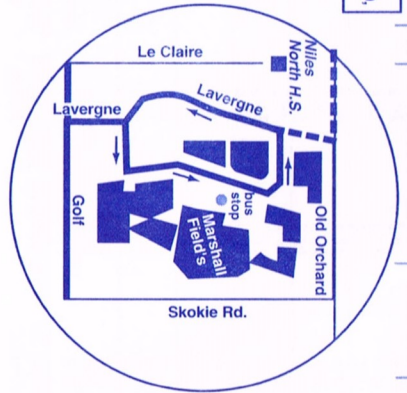

Great Part-Time Jobs!

- $8.50-$9.50/Hour + Benefits
- Up to $23,000* In College Education Assistance
- Take a PACE bus to work at UPS!

Call **1-888-4UPS-JOB**, Access Code: 4233

*Program guidelines apply

Equal Opportunity Employer

EXACT FARE REQUIRED
DRIVER HAS NO CHANGE

REGULAR FARES	Full Fare	Reduced Fare
Regular Fare	$1.25	$0.60
Fare with Pace Transfer	$1.35	$0.65
Fare with Pace Transfer to CTA	$1.80	$0.90

Pace has a variety of passes and tickets that can make traveling on Pace, CTA and Metra easier and more cost effective. Please review the Pace Fare Guide for information on the Pace Commuter Club Cards, Pace/CTA 30-Day Pass, Link-Up Pass, PlusBus Pass, Student Haul Pass, Transit Cards, Reduced Fare Permits and 10-Ride Tickets. Reduced Fares are available for children (ages 7-11), students traveling to and from school, senior citizens and persons with disabilities. The RTA Reduced Fare Permit is required for seniors and persons with disabilities. A Medicare Card and another source of identification with a photograph and a date of birth are acceptable to obtain the Permit. Please refer to the Pace Fare Guide for restrictions and additional information.

INFORMATION CENTER

If you need transit information please call:
The RTA Travel Information Center
open daily from 5:00 a.m. to 1:00 a.m. 836-7000
TTY# (For HEARING IMPAIRED ONLY) (312) 836-4949
PACE Passenger Services
Monday through Friday from 8:00 a.m. to 5:00 p.m.
(847) 364-PACE (7223)
TTY# (Pace information for HEARING IMPAIRED ONLY) (847) 364-5093

CARRIER INFORMATION

OPERATED BY: Pace Northwest
For lost and found call (847) 297-0135

The schedules, fares and other information in this timetable are subject to change. Pace does not assume responsibility for errors in timetables, nor for inconvenience or damage resulting from delayed trains or buses or failure to make connections.

Bus will stop upon signal to driver at any intersection along the route where it is safe to do so except as noted.

www.pacebus.com

pace
208

**Church St.-
Golf Road**

Suburban Bus Service

Serving

- **Davis Street CTA Station**
- **Downtown Evanston**
- **Evanston Twp. H.S.**
- **Old Orchard**
- **Skokie Courthouse (Weekdays Only)**
- **Golf Mill**
- **Oakton CC Mon-Fri**
- **Des Plaines Middays**

January 10, 2000
Daily Service