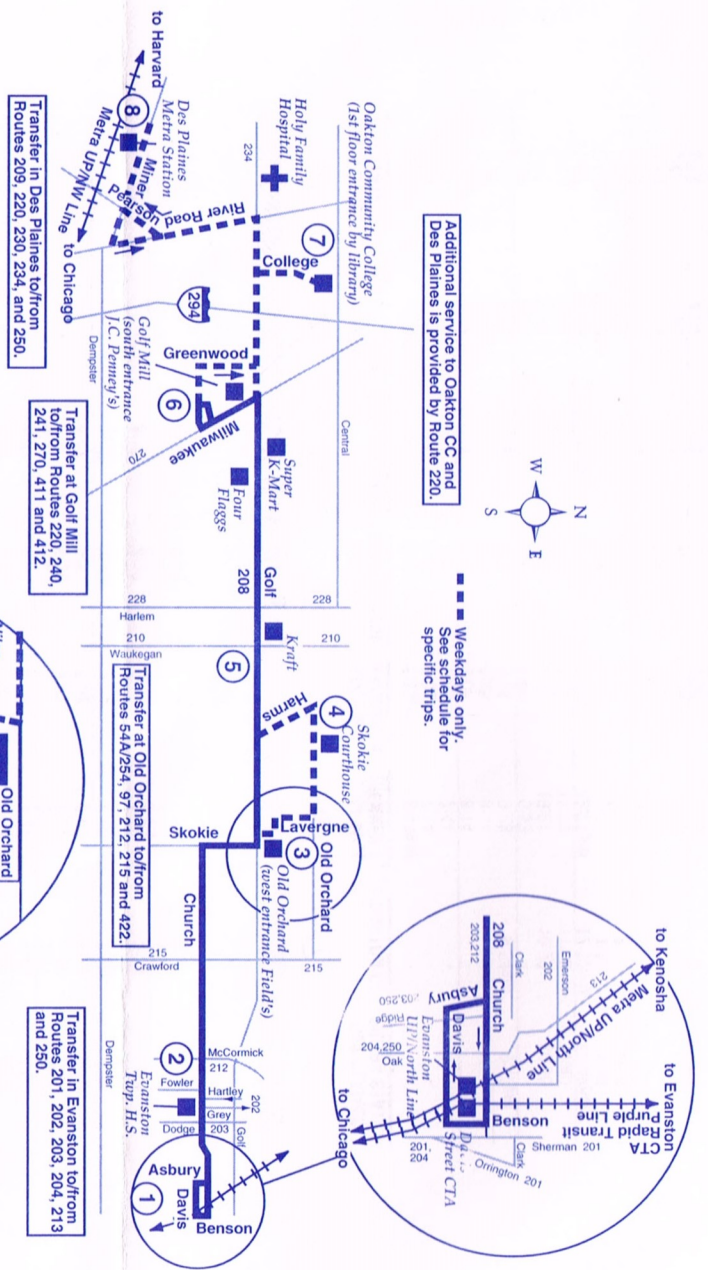

Great Part-Time Jobs!

- $8.50-$9.50/Hour + Benefits
- Up to $23,000* In College Education Assistance
- Take a PACE bus to work at UPS!

Call **1-888-4UPS-JOB**, Access Code: 4233

*Program guidelines apply

Equal Opportunity Employer

EXACT FARE REQUIRED
DRIVER HAS NO CHANGE

REGULAR FARES	Full Fare	Reduced Fare
Regular Fare	$1.25	$0.60
Fare with Pace Transfer	$1.35	$0.65
Fare with Pace Transfer to CTA	$1.80	$0.90

Pace has a variety of passes and tickets that can make traveling on Pace, CTA and Metra easier and more cost effective. Please review the Pace Fare Guide for information on the Pace Commuter Club Cards, Pace/CTA 30-Day Pass, Link-Up Pass, PlusBus Pass, Student Haul Pass, Transit Cards, Reduced Fare Permits and 10-Ride Tickets. Reduced Fares are available for children (ages 7-11), students traveling to and from school, senior citizens and persons with disabilities. The RTA Reduced Fare Permit is required for seniors and persons with disabilities. A Medicare Card and another source of identification with a photograph and a date of birth are acceptable to obtain the Permit. Please refer to the Pace Fare Guide for restrictions and additional information.

INFORMATION CENTER

If you need transit information please call:
The RTA Travel Information Center
open daily from 5:00 a.m. to 1:00 a.m. 836-7000
TTY# (For HEARING IMPAIRED ONLY) (312) 836-4949
PACE Passenger Services
Monday through Friday from 8:00 a.m. to 5:00 p.m.
(847) 364-PACE (7223)
TTY# (Pace information for HEARING IMPAIRED ONLY) (847) 364-5093

CARRIER INFORMATION

OPERATED BY: Pace Northwest
For lost and found call (847) 297-0135

The schedules, fares and other information in this timetable are subject to change. Pace does not assume responsibility for errors in timetables, nor for inconvenience or damage resulting from delayed trains or buses or failure to make connections.

Bus will stop upon signal to driver at any intersection along the route where it is safe to do so except as noted.

www.pacebus.com

pace
208

**Church St.-
Golf Road**

Suburban Bus Service

Serving

- **Davis Street CTA Station**
- **Downtown Evanston**
- **Evanston Twp. H.S.**
- **Old Orchard**
- **Skokie Courthouse (Weekdays Only)**
- **Golf Mill**
- **Oakton CC Mon-Fri**
- **Des Plaines Middays**

January 10, 2000
Daily Service