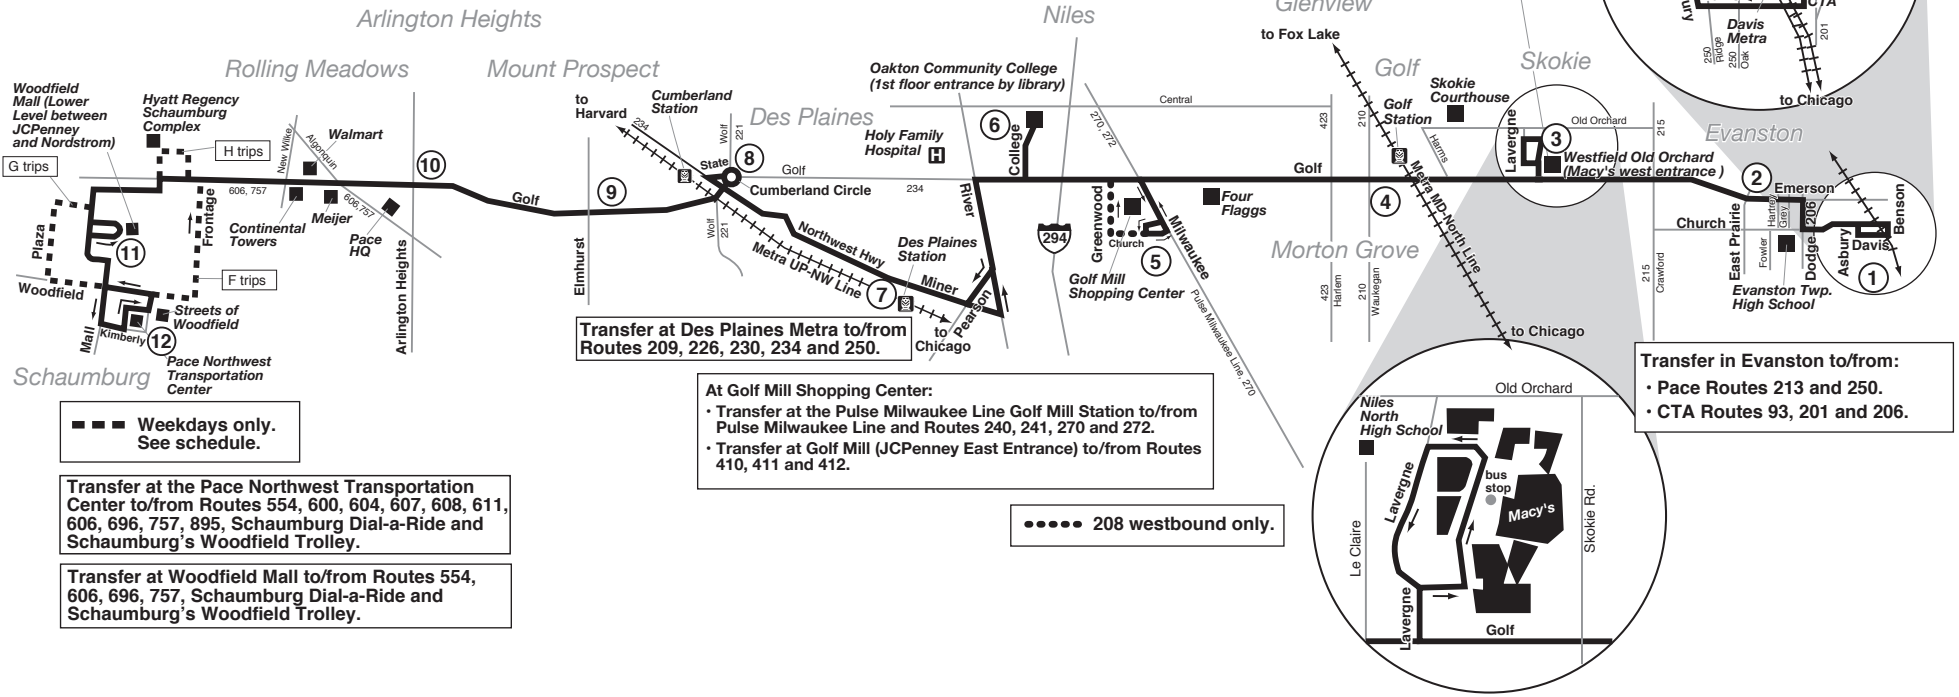

Route 208 Effective Date August 11, 2019

Posted Stops Only

Buses on this route will stop to pick up and drop off passengers only at bus stop signs with the Pace logo and route number. Please wait for the bus at a bus stop sign.

Transfer at bus stops along Route 208 between Golf/New Wilke and Arlington Heights/Golf to/from the Arlington Heights-Rolling Meadows On Demand. Call 224-803-9277 for details about On Demand zone boundaries, service hours and to schedule a ride—or book online at PaceBus.com/OnDemand.

Transfer at Westfield Old Orchard to/from:
• Pace Routes 215 and 422.
• CTA Routes 54A, 97 and 201.

For connecting service to/from Skokie Courthouse, transfer at Westfield Old Orchard to/from:
• Pace Route 422.
• CTA Route 54A.

Transfer at Des Plaines Metra to/from Routes 209, 226, 230, 234 and 250.

At Golf Mill Shopping Center:
• Transfer at the Pulse Milwaukee Line Golf Mill Station to/from Pulse Milwaukee Line and Routes 240, 241, 270 and 272.
• Transfer at Golf Mill (JCPenney East Entrance) to/from Routes 410, 411 and 412.

..... 208 westbound only.

Weekdays only. See schedule.

Transfer at the Pace Northwest Transportation Center to/from Routes 554, 600, 604, 607, 608, 611, 606, 696, 757, 895, Schaumburg Dial-a-Ride and Schaumburg's Woodfield Trolley.

Transfer at Woodfield Mall to/from Routes 554, 606, 696, 757, Schaumburg Dial-a-Ride and Schaumburg's Woodfield Trolley.

Transfer in Evanston to/from:
• Pace Routes 213 and 250.
• CTA Routes 93, 201 and 206.

020619rev-070919rev

SUNDAY EASTBOUND

12	11	10	9	8	7	7	6	5	4	3	3	2	1	
PACE NORTHWEST TRANSPORTATION CENTER	WOODFIELD MALL	GOLF/ARLINGTON HEIGHTS	GOLF/ELMHURST	CUMBERLAND CIRCLE	DES PLAINES METRA STATION	DES PLAINES METRA STATION DEPART	OAKTON COMMUNITY COLLEGE	GOLF MILL SHOPPING CENTER	GOLF MILL SHOPPING CENTER DEPART	GOLF/WAUKEGAN	WESTFIELD OLD ORCHARD	WESTFIELD OLD ORCHARD DEPART	GOLF/EAST PRAIRIE	DAVIS CTA STATION
-	-	-	-	-	-	7:45AM	7:49AM	8:00AM	8:02AM	8:07AM	8:15AM	8:17AM	8:26AM	8:33AM
-	-	-	-	-	-	8:07	8:11	8:22	8:24	8:29	8:37	8:39	8:48	8:55
-	-	-	-	-	-	8:52	8:57	9:08	9:11	9:16	9:24	9:26	9:37	9:44
8:50AM	8:53AM	9:02AM	9:08AM	9:13AM	9:19AM	9:21	9:26	9:37	9:39	9:44	9:52	9:54	10:04	10:11
9:20	9:23	9:32	9:38	9:43	9:49	9:51	9:57	10:08	10:10	10:15	10:23	10:25	10:36	10:43
9:45	9:48	9:57	10:03	10:08	10:14	10:16	10:22	10:33	10:35	10:40	10:48	10:50	11:01	11:09
10:10	10:14	10:23	10:29	10:34	10:40	10:42	10:48	10:59	11:02	11:07	11:16	11:18	11:29	11:37
10:40	10:44	10:53	10:59	11:04	11:10	11:12	11:18	11:30	11:33	11:38	11:47	11:49	12:00PM	12:08PM
11:05	11:09	11:18	11:24	11:29	11:35	11:37	11:43	11:55	11:58	12:03PM	12:12PM	12:14PM	12:25	12:33
11:30	11:34	11:43	11:49	11:54	12:00PM	12:08PM	12:20PM	12:23PM	12:28	12:37	12:39	12:39	12:50	12:58
12:00PM	12:04PM	12:13PM	12:19PM	12:24PM	12:30	12:32	12:38	12:50	12:53	12:58	1:07	1:09	1:20	1:29
12:30	12:34	12:43	12:49	12:54	1:00	1:03	1:09	1:21	1:24	1:30	1:39	1:41	1:52	2:01
1:00	1:05	1:15	1:21	1:26	1:34	1:37	1:43	1:55	1:58	2:04	2:13	2:15	2:26	2:35
1:30	1:35	1:45	1:51	1:56	2:04	2:07	2:13	2:25	2:28	2:34	2:43	2:45	2:56	3:05
2:00	2:05	2:15	2:21	2:26	2:34	2:37	2:43	2:55	2:58	3:04	3:13	3:15	3:26	3:35
2:30	2:35	2:45	2:51	2:56	3:04	3:07	3:13	3:25	3:28	3:34	3:43	3:45	3:56	4:04
3:00	3:05	3:15	3:21	3:26	3:34	3:37	3:43	3:55	3:58	4:04	4:13	4:15	4:26	4:34
3:30	3:35	3:45	3:51	3:56	4:04	4:07	4:13	4:25	4:28	4:34	4:43	4:45	4:56	5:04
4:00	4:05	4:15	4:21	4:26	4:34	4:37	4:43	4:55	4:58	5:04	5:13	5:15	5:26	5:34
4:30	4:35	4:45	4:51	4:56	5:04	5:07	5:13	5:25	5:28	5:34	5:43	5:45	5:56	6:04
5:00	5:05	5:15	5:21	5:26	5:34	5:37	5:43	5:55	5:58	6:04	6:12	6:13	6:24	6:31
5:30	5:35	5:45	5:51	5:56	6:03	6:06	6:12	6:23	6:26	6:32	6:40	6:41	6:52	6:59
6:00	6:05	6:15	6:21	6:26	6:34	6:37	6:43	6:55	6:58	7:04	7:12	7:13	7:24	7:31
6:30	6:35	6:45	6:51	6:56	7:04	7:07	7:13	7:25	7:28	7:34	7:42	7:43	7:54	8:01
7:00	7:05	7:15	7:21	7:26	7:34	7:37	7:43	7:55	7:58	8:04	8:12	8:13	8:24	8:31
7:30	7:35	7:45	7:51	7:56	8:04	8:07	8:13	8:25	8:28	8:34	8:42	8:43	8:54	9:01
8:00	8:05	8:15	8:21	8:26	8:34	8:37	8:43	8:55	8:58	9:04	9:12	9:13	9:24	9:31

SUNDAY WESTBOUND