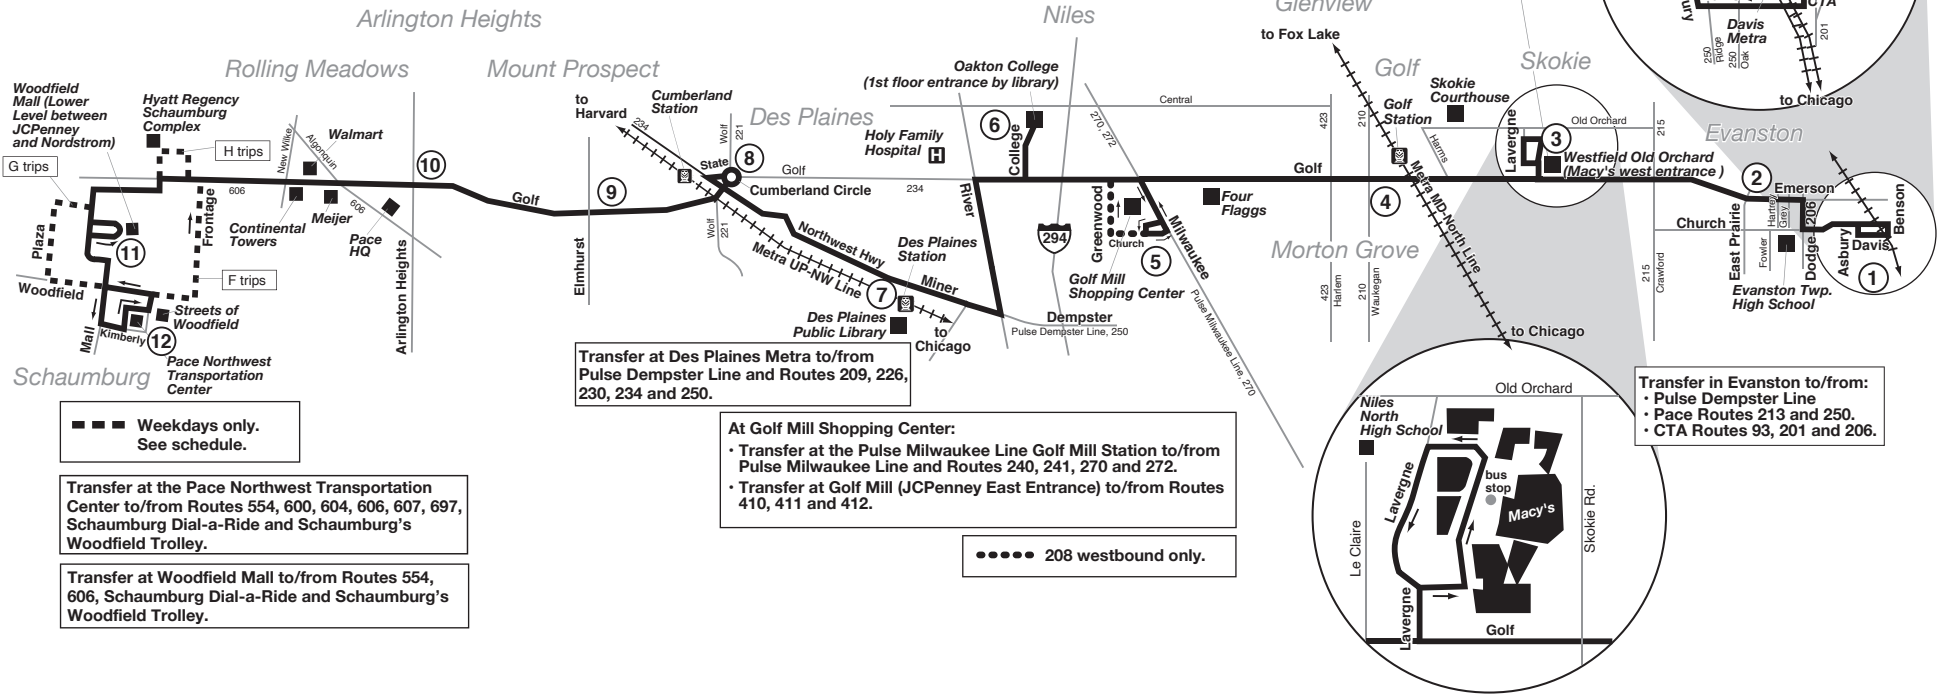

Route 208

Effective Date
August 13, 2023

Posted Stops Only

Buses on this route will stop to pick up and drop off passengers only at bus stop signs with the Pace logo and route number. Please wait for the bus at a bus stop sign.

Transfer at bus stops along Route 208 between Golf/New Wilke and Arlington Heights/Golf to/from the Arlington Heights-Rolling Meadows On Demand. Call 224-803-9277 for details about On Demand zone boundaries, service hours and to schedule a ride—or book online at PaceBus.com/OnDemand.

Weekdays only. See schedule.

Transfer at the Pace Northwest Transportation Center to/from Routes 554, 600, 604, 606, 607, 697, Schaumburg Dial-a-Ride and Schaumburg's Woodfield Trolley.

Transfer at Woodfield Mall to/from Routes 554, 606, Schaumburg Dial-a-Ride and Schaumburg's Woodfield Trolley.

Transfer at Des Plaines Metra to/from Pulse Dempster Line and Routes 209, 226, 230, 234 and 250.

At Golf Mill Shopping Center:
• Transfer at the Pulse Milwaukee Line Golf Mill Station to/from Pulse Milwaukee Line and Routes 240, 241, 270 and 272.
• Transfer at Golf Mill (JCPenney East Entrance) to/from Routes 410, 411 and 412.

INTRODUCING
PULSE
Dempster Line
Sundays Only
Pace's new rapid transit service
Faster trips every 15-20 minutes!

Transfer at Westfield Old Orchard to/from:
• Pace Routes 215 and 422.
• CTA Routes 54A, 97 and 201.

For connecting service to/from Skokie Courthouse, transfer at Westfield Old Orchard to/from:
• Pace Route 422.
• CTA Route 54A.