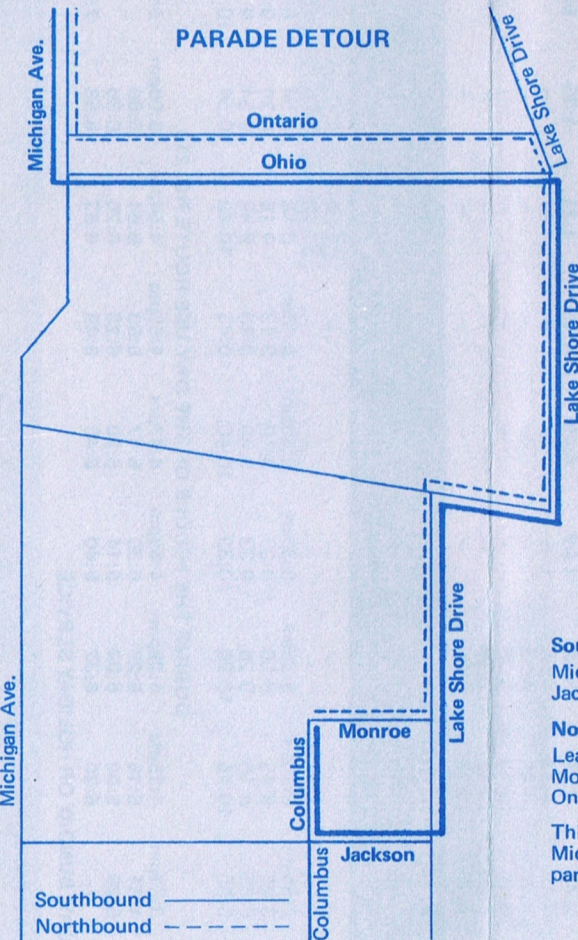

WHEELING 211
Dundee
Emhurst

Southbound
Michigan—Ohio—Lake Shore Drive
Jackson—Columbus—Monroe

Northbound
Leave Columbus and Monroe via
Monroe—Lake Shore Drive—
Ontario—to Michigan.

This detour is in effect when
Michigan Avenue is closed for
parades and special events.

*Premium Fare is required for all
passengers crossing the intersection of
Lincoln/Foster, except those people
traveling between Western CTA station
and Lincolnwood.

SUBURBAN FARES
(For trips completely north of Foster Ave.)

Route 211 Wheeling to Loop

Weekdays Southbound

Rt. 83 Dundee	Maine North	Central Milwaukee	Golf Harlem	Dempster Waukegan	Oakton Waukegan	Devon Central	Devon Lincoln	Western CTA Sta.	Chicago Michigan	Washington Michigan
—	6:25am	6:28am	6:35am	6:40am	6:43am	6:54am	7:03am	7:14am	7:35am	7:45am
6:35am	—	6:58	7:05	7:10	7:13	7:24	7:33	7:44	8:05	8:15
7:05	—	7:28	7:35	7:40	7:43	7:54	8:03	8:14	8:35	8:45
—	8:35	8:38	8:44	8:49	8:52	9:00	9:07	9:14	9:35	9:45
DURING THE MIDDLE OF THE DAY USE ROUTE NO. 210										
—	2:10pm	2:13pm	2:19pm	2:24pm	2:27pm	2:37pm	2:46pm	2:57pm	3:20pm	3:30pm
—	2:55	2:58	3:08	3:12	3:15	3:25	3:34	3:45	4:10	4:20
—	3:45	3:48	3:58	4:02	4:05	4:15	4:24	4:35	5:00	5:10
—	4:15	4:18	4:25	—	—	—	—	—	—	—
—	4:45	4:48	4:55	—	—	—	—	—	—	—
—	5:15	5:18	5:25	—	—	—	—	—	—	—
—	5:45	5:48	5:55	—	—	—	—	—	—	—
—	6:15	6:18	6:25	—	—	—	—	—	—	—

Weekdays Northbound

Washington Michigan	Chicago Michigan	Western CTA Sta.	Devon Lincoln	Devon Central	Oakton Waukegan	Dempster Waukegan	Golf Harlem	Central Milwaukee	Maine North	Rt. 83 Dundee
—	—	—	—	—	—	—	S 7:00am	7:10am	7:15am	—
—	—	—	—	—	—	—	7:25	7:38	7:45	—
7:50am	7:55am	8:15am	8:26am	8:33am	8:40am	8:43am	8:48	8:54	8:58	—
8:20	8:25	8:45	8:56	9:03	9:10	9:13	9:18	9:24	9:28	—
8:50	8:55	9:15	9:26	9:33	9:40	9:43	9:48	9:54	9:58	—
9:50	9:55	10:15	10:26	10:33	10:40	10:43	10:48	10:54	10:58	—