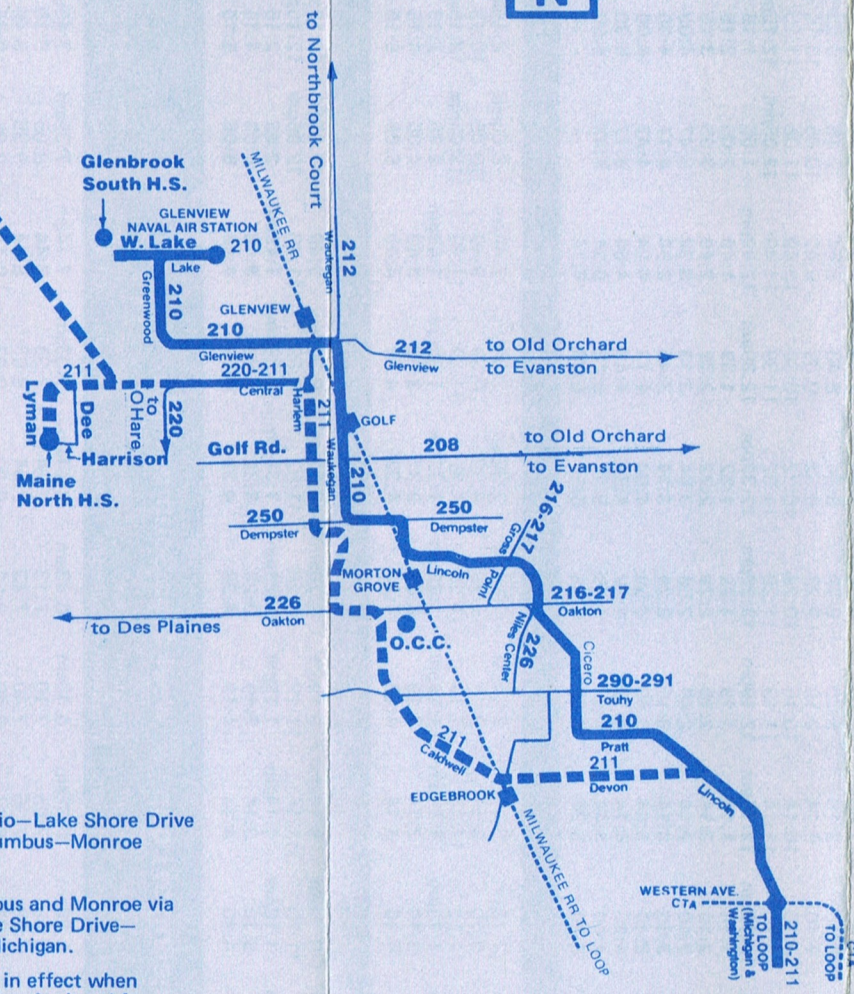

WHEELING 211
Dundee
Emhurst

Southbound
Michigan—Ohio—Lake Shore Drive
Jackson—Columbus—Monroe

Northbound
Leave Columbus and Monroe via
Monroe—Lake Shore Drive—
Ontario—to Michigan.

This detour is in effect when
Michigan Avenue is closed for
parades and special events.

Route 211 Wheeling to Loop

Weekdays Southbound

Rt. 83 Dundee	Maine North	Central Milwaukee	Golf Harlem	Dempster Waukegan	Oakton Waukegan	Devon Central	Devon Lincoln	Western CTA Sta.	Chicago Michigan	Washington Michigan
—	6:25am	6:28am	6:35am	6:40am	6:43am	6:54am	7:03am	7:14am	7:35am	7:45am
6:35am	—	6:58	7:05	7:10	7:13	7:24	7:33	7:44	8:05	8:15
7:05	—	7:28	7:35	7:40	7:43	7:54	8:03	8:14	8:35	8:45
—	8:35	8:38	8:44	8:49	8:52	9:00	9:07	9:14	9:35	9:45
DURING THE MIDDLE OF THE DAY USE ROUTE NO. 210										
—	2:10pm	2:13pm	2:19pm	2:24pm	2:27pm	2:37pm	2:46pm	2:57pm	3:20pm	3:30pm
—	2:55	2:58	3:08	3:12	3:15	3:25	3:34	3:45	4:10	4:20
—	3:45	3:48	3:58	4:02	4:05	4:15	4:24	4:35	5:00	5:10
—	4:15	4:18	4:25	—	—	—	—	—	—	—
—	4:45	4:48	4:55	—	—	—	—	—	—	—
—	5:15	5:18	5:25	—	—	—	—	—	—	—
—	5:45	5:48	5:55	—	—	—	—	—	—	—
—	6:15	6:18	6:25	—	—	—	—	—	—	—

Weekdays Northbound

Washington Michigan	Chicago Michigan	Western CTA Sta.	Devon Lincoln	Devon Central	Oakton Waukegan	Dempster Waukegan	Golf Harlem	Central Milwaukee	Maine North	Rt. 83 Dundee
—	—	—	—	—	—	—	S 7:00am	7:10am	7:15am	—
—	—	—	—	—	—	—	7:25	7:38	7:45	—
7:50am	7:55am	8:15am	8:26am	8:33am	8:40am	8:43am	8:48	8:54	8:58	—
8:20	8:25	8:45	8:56	9:03	9:10	9:13	9:18	9:24	9:28	—
8:50	8:55	9:15	9:26	9:33	9:40	9:43	9:48	9:54	9:58	—
9:50	9:55	10:15	10:26	10:33	10:40	10:43	10:48	10:54	10:58	—

DURING THE MIDDLE OF THE DAY USE ROUTE NO. 210

3:45pm	3:51pm	4:15pm	4:29pm	4:39pm	4:47pm	4:50pm	4:54pm	5:00pm	5:05pm	—
4:45	4:51	5:15	5:29	5:39	5:47	5:50	5:54	6:00	—	6:20pm
5:20	5:26	5:50	6:04	6:14	6:20	6:23	6:26	6:30	—	6:50
—	—	6:20	6:32	6:40	6:46	6:49	6:53	6:58	7:00	—