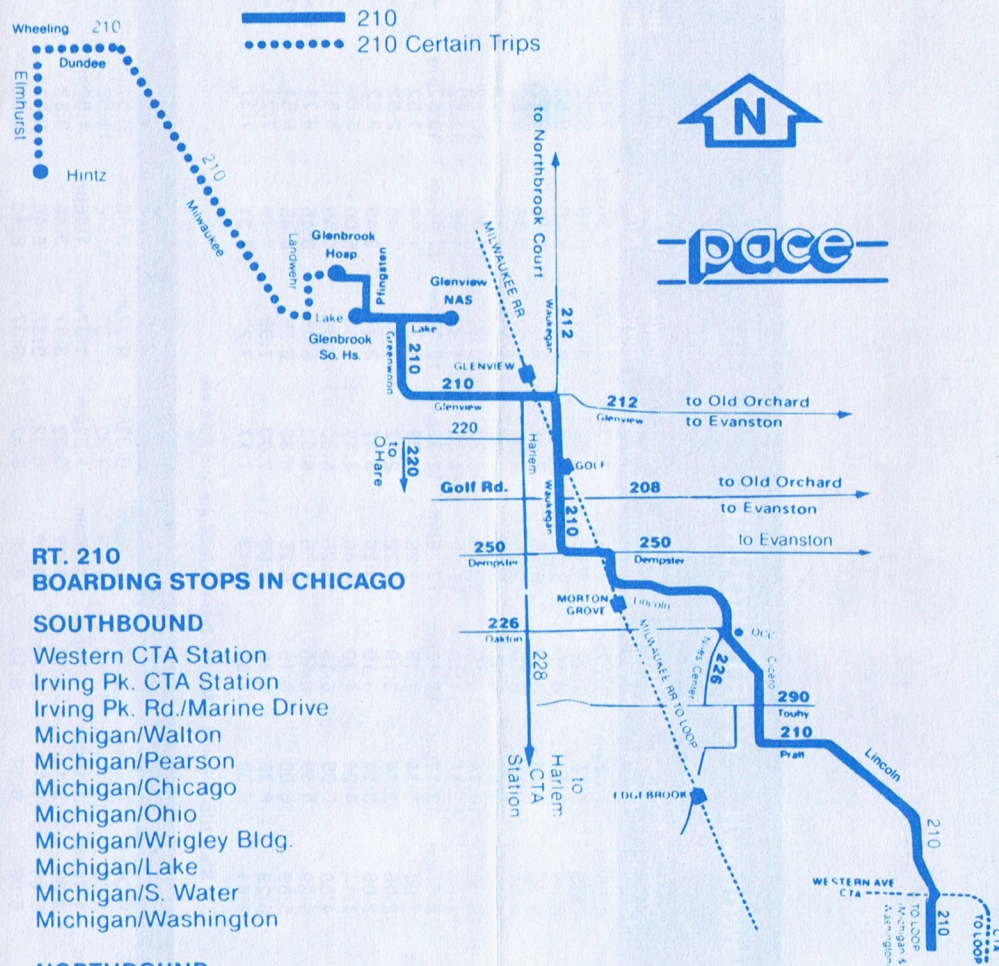

FARES & TRANSFERS

PREMIUM FARE—RT. 210

Premium fare is required for all passengers crossing the intersection of Lincoln & Foster and local trips within Chicago (except those people travelling between Western CTA station and Lincolnwood). Adults boarding a premium route bus with a Pace transfer or monthly pass must pay an additional \$1.50

210 Glenview- Wheeling- Loop

Schedule
Effective
July 3, 1988

NORTRAN

210 210 210 210 210

For travel information call the RTA Travel Center. The center is open daily from 5:00 a.m. to 1:00 a.m.

In Chicago:
836-7000
In the suburbs
toll free:
1-800-972-7000

* Start trip at Irving & Marine Drive at 6:34 am and 7:15 am

Saturdays

8:30am	8:35am	8:55am	9:06am	9:14am	9:19am	9:28am	9:32am	9:37am	9:46am	9:52am
10:30	10:35	10:55	11:06	11:14	11:19	11:28	11:32	11:37	11:46	11:52
12:30pm	12:35pm	12:55pm	1:06pm	1:14pm	1:19pm	1:28pm	1:32pm	1:37pm	1:46pm	1:52pm
2:30	2:35	2:55	3:06	3:14	3:19	3:28	3:32	3:37	3:46	3:52
4:30	4:35	4:55	5:06	5:14	5:19	5:28	5:32	5:37	5:46	5:52
5:30	5:35	5:55	6:06	6:14	6:19	6:28	6:32	6:37	6:46	6:52