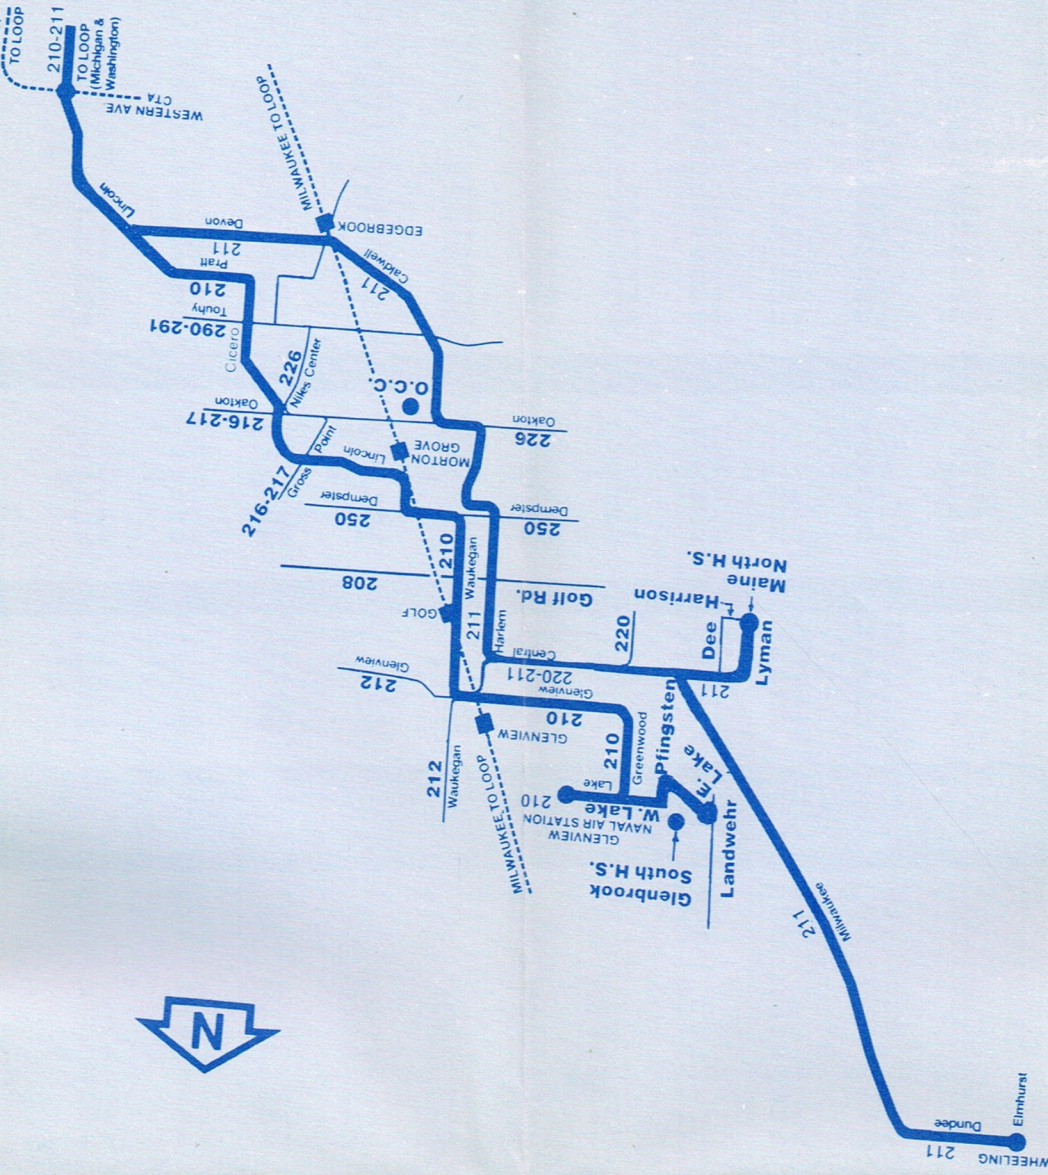

Operated by NORTAN
For lost-and-found or charter information call 297-0135

For more information call

in Chicago
836-7000

in the suburbs
toll-free
800-972-7000

or write
RTA
Dept. NT
300 N. State St.
Chicago, IL. 60610

Glenview- Wheeling- Loop

210-211

The new RTA Universal Transfer will get you a lot further for just a few pennies more. With the RTA transfer you will be able to transfer to CTA bus and rapid transit services without paying an additional full fare. Valid CTA transfers will now be honored within certain time limits. The RTA transfer costs only 10¢ (5¢ for senior citizens and handicapped)—a bargain by anybody's standards.

For free booklet write:

RTA
Dept. NT
300 N. State St.
Chicago, IL. 60610