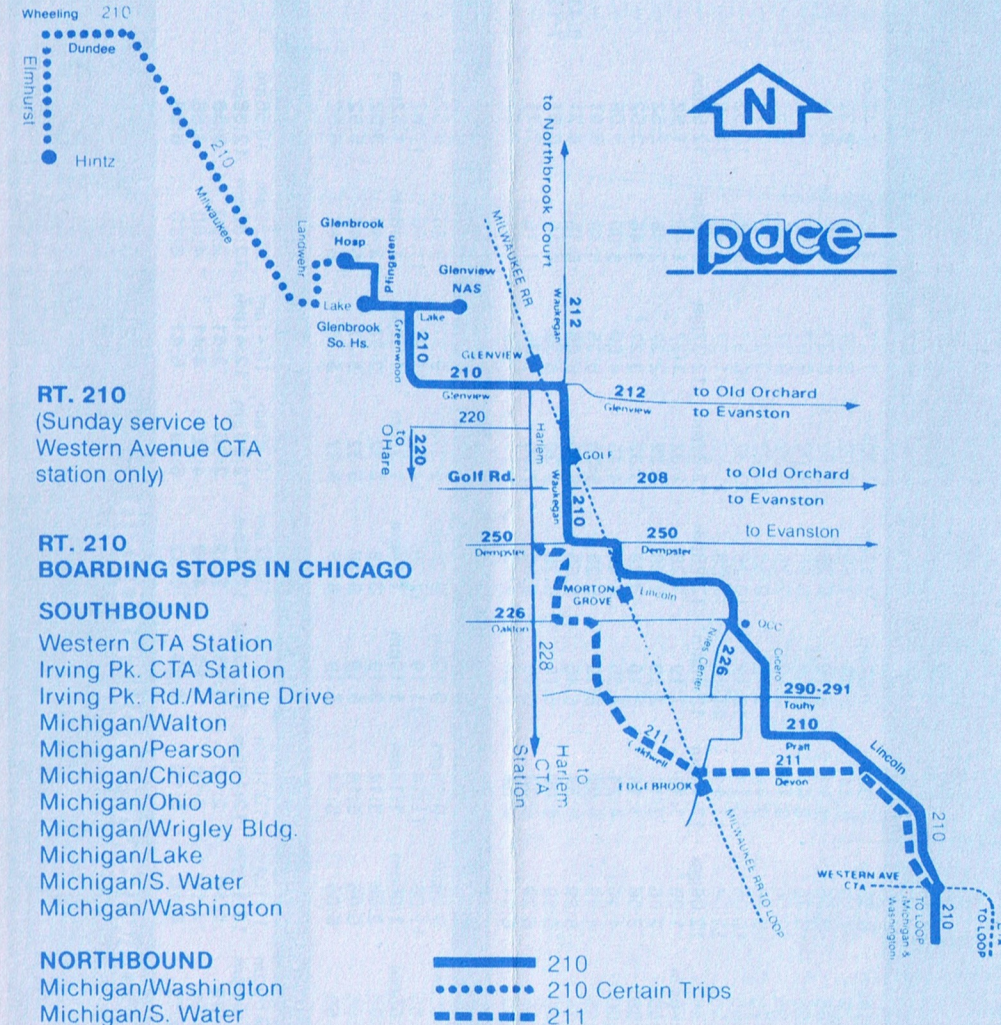

Adult	$1.00
Pace Transfer	10¢
Reduced*	50¢
Pace Transfer	.05¢
Children under age 7	Free**

REGULAR FARE—RT. 211

Adult	$1.00
Pace Transfer	10¢
Reduced*	.50¢
Pace Transfer	.05¢
Children under age 7	Free**

*Reduced fares include children ages 7-11, senior citizens and handicapped persons (with RTA Special User Card) and students (high school or younger with appropriate identification) to or from school only during school hours.

**When accompanied by a fare paying passenger (A maximum of two children for each fare paying passenger)

Sunday Supertransfer

Ride all day, in any direction, across any zones anywhere on any NORTRAN, PACE, or CTA buses and RAPID TRANSIT.

Adult, Student *$1.75
Senior Citizen, Handicapped *85¢

*(Includes basic fare plus cost of transfer.)

NOTE:

Riders who choose to transfer from RT. 211 to RT. 210 at Western Avenue Station will be required to pay an additional $1.50. They may also transfer to the CTA Ravenswood Rapid Transit for an additional .10¢ surcharge and a Pace Transfer.

Fares are subject to change.

**EXACT CHANGE REQUIRED
DRIVER HAS NO CHANGE**

RTA Travel Information is a 24 hour facility.
For better service, call during the off-peak hours.

In Chicago:
836-7000

In the suburbs
toll free:

1-800-972-7000

[closed on major holidays]

210 Glenview- Wheeling- Loop

211 Morton Grove- Caldwell- Devon Western Ave. CTA Station

Schedule
Effective
March 8, 1987

210-211 210-211

RT. 210

(Sunday service to Western Avenue CTA station only)

RT. 210

BOARDING STOPS IN CHICAGO

SOUTHBOUND

Western CTA Station
Irving Pk. CTA Station
Irving Pk. Rd./Marine Drive
Michigan/Walton
Michigan/Pearson
Michigan/Chicago
Michigan/Ohio
Michigan/Wrigley Bldg.
Michigan/Lake
Michigan/S. Water
Michigan/Washington

NORTHBOUND

Michigan/Washington
Michigan/S. Water
Michigan/Lake
Michigan/Equitable Bldg.
Michigan/Ohio
Michigan/Chicago
Michigan/Water Tower Place
Michigan/Walton
Irving Pk. Rd./Marine Drive
Irving Park CTA Station
Western CTA Station

Operated by **NORTRAN**

For lost and found items
call **297-0135**