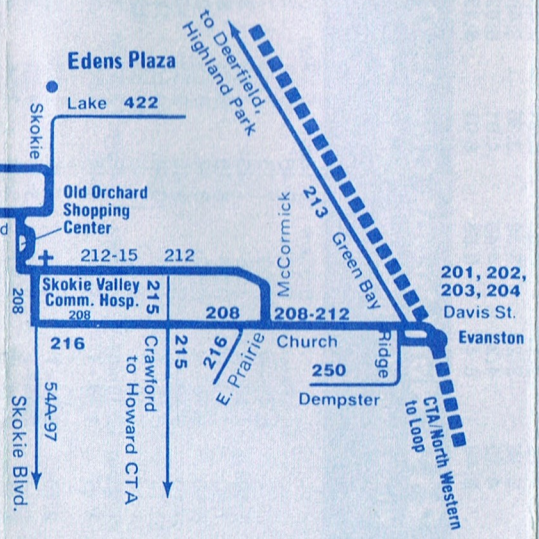

RTA Travel Information is a 24 hour facility. For better service, call during the off-peak hours.

In Chicago: **836-7000**
In the suburbs toll free: **800-972-7000**

At Old Orchard, board buses at west entrance of Marshall Fields.

There is a Money Network ATM located at four convenient Glenview locations:
 ■ 800 Waukegan Road ■ 2610 Golf Road
 ■ 1825 Glenview Road ■ Dominick's on Waukegan Road.

Stop in today and sign up for your Glenview State Bank Money Network Card so you can take advantage of short lines, long hours and lots of locations.

Saturdays Westbound—Northbound

| Davis Street CTA | Church McCormick | Old Orchard | Glenview Waukegan | Northbrook Milwaukee RR | Northbrook Court |
|------------------|------------------|----------------|-------------------|-------------------------|------------------|
| 8:10am | 8:17am | 8:26am | 8:38am | 8:51am | 9:00am |
| 9:10 | 9:17 | 9:26 | 9:38 | 9:51 | 10:00 |
| 10:10 | 10:17 | 10:26 | 10:38 | 10:51 | 11:00 |
| 11:10 | 11:17 | 11:26 | 11:38 | 11:51 | 12:00pm |
| 12:10pm | 12:17pm | 12:26pm | 12:38pm | 12:51pm | 1:00 |
| 1:10 | 1:17 | 1:26 | 1:38 | 1:51 | 2:00 |
| 2:10 | 2:17 | 2:26 | 2:38 | 2:51 | 3:00 |
| 3:10 | 3:17 | 3:26 | 3:38 | 3:51 | 4:00 |
| 4:10 | 4:17 | 4:26 | 4:38 | 4:51 | 5:00 |
| 5:10 | 5:17 | 5:26 | 5:38 | 5:51 | 6:00 |
| 6:10 | 6:17 | 6:26 | 6:38 | — | — |

W—These trips use Willow Road between Shermer and Waukegan
 T—These trips use Techny Road between Shermer and Waukegan

NO SERVICE ON SUNDAYS AND HOLIDAYS
 ON RT. 212 All trips on Saturday use Techny Road