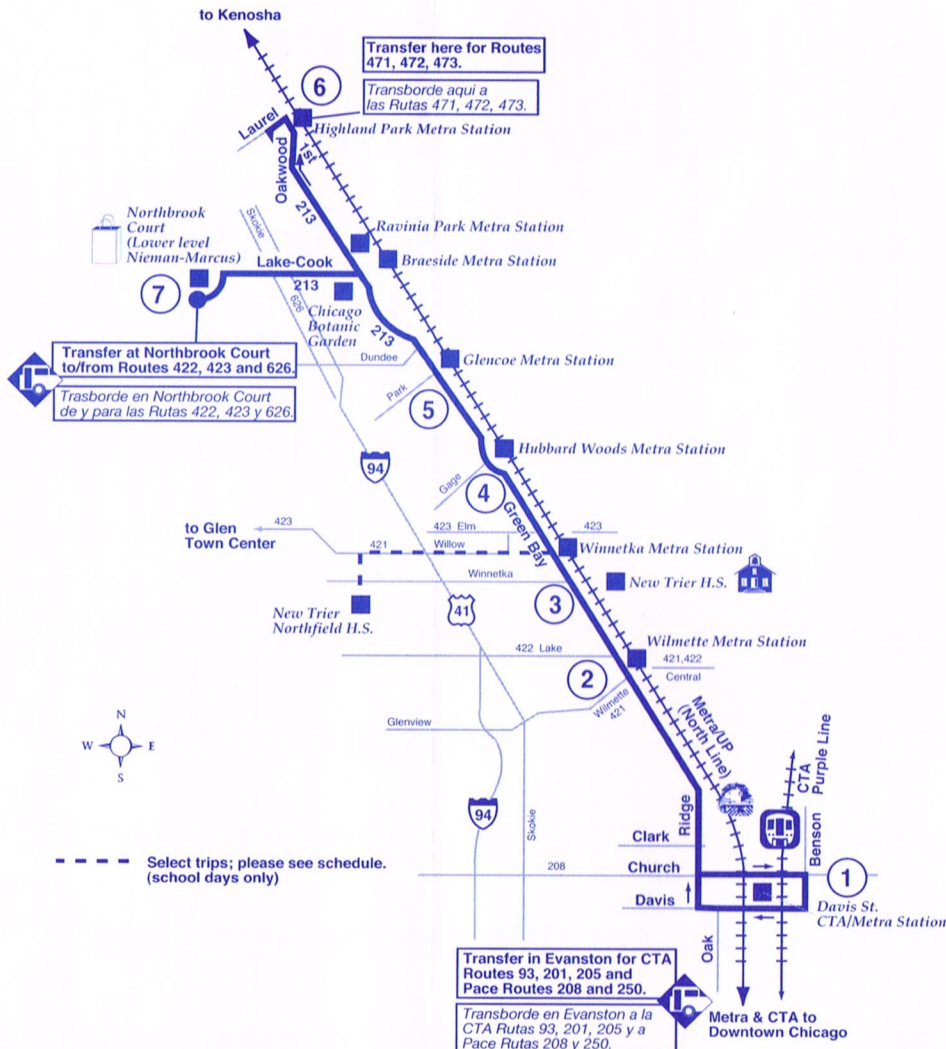

Route 213 Effective Date August 23, 2004

Pace accepts all CTA passes.

Pace acepta todos los pases de la CTA

Todos los autobuses están equipados con racks para bicicletas.

El servicio de Pace es accesible para sillas de ruedas.

EXACT FARE REQUIRED DRIVER HAS NO CHANGE

REGULAR FARES	Full Fare	Reduced Fare
Regular Fare	$1.50	$0.75
Fare with Pace Transfer	$1.75	$0.85

INFORMATION CENTER

If you need transit information please call:
The RTA Travel Information Center, open daily from 5:00 a.m. to 1:00 a.m. Use from all suburban area codes. **836-7000**
TTY# (For HEARING IMPAIRED ONLY) (312) 836-4949
Pace Customer Relations, Monday through Friday from 8:00 a.m. to 5:00 p.m. **(847) 364-PACE (7223)**
TTY# (Pace information for HEARING IMPAIRED ONLY) (847) 364-5093

CARRIER INFORMATION

OPERATED BY: Pace North Shore
For lost and found call (847) 869-3878

ADDITIONAL INFORMATION

SE REQUIERE TARIFA EXACTA EL CONDUCTOR NO TIENE CAMBIO

TARIFA REGULAR	Tarifa Regular	Tarifa Reducida
Tarifa Regular	$1.50	$0.75
Tarifa con Transbordo a Pace	$1.75	$0.85

CENTRO DE INFORMACION

Si necesita información para usar este servicio, llame al: **Centro de Información de RTA**, abierto diariamente de 5:00 a.m. a 1:00 a.m. Se puede usar de cualquier área en los suburbios. **836-7000**
TTY# (solamente para Personas con problemas auditivos) (312) 836-4949
Pace Relaciones a clientes, de lunes a Viernes de 8:00 a.m. a 5:00 p.m. **(847) 228-3575**
TTY# (Información para Personas con problemas auditivos) (847) 364-5093

COMPañIA DE TRANSPORTE

OPERADO POR: Pace North Shore
Para información sobre objetos perdidos (847) 869-3878

INFORMACION ADICIONAL

213 Green Bay Road

All Pace service is wheelchair accessible.